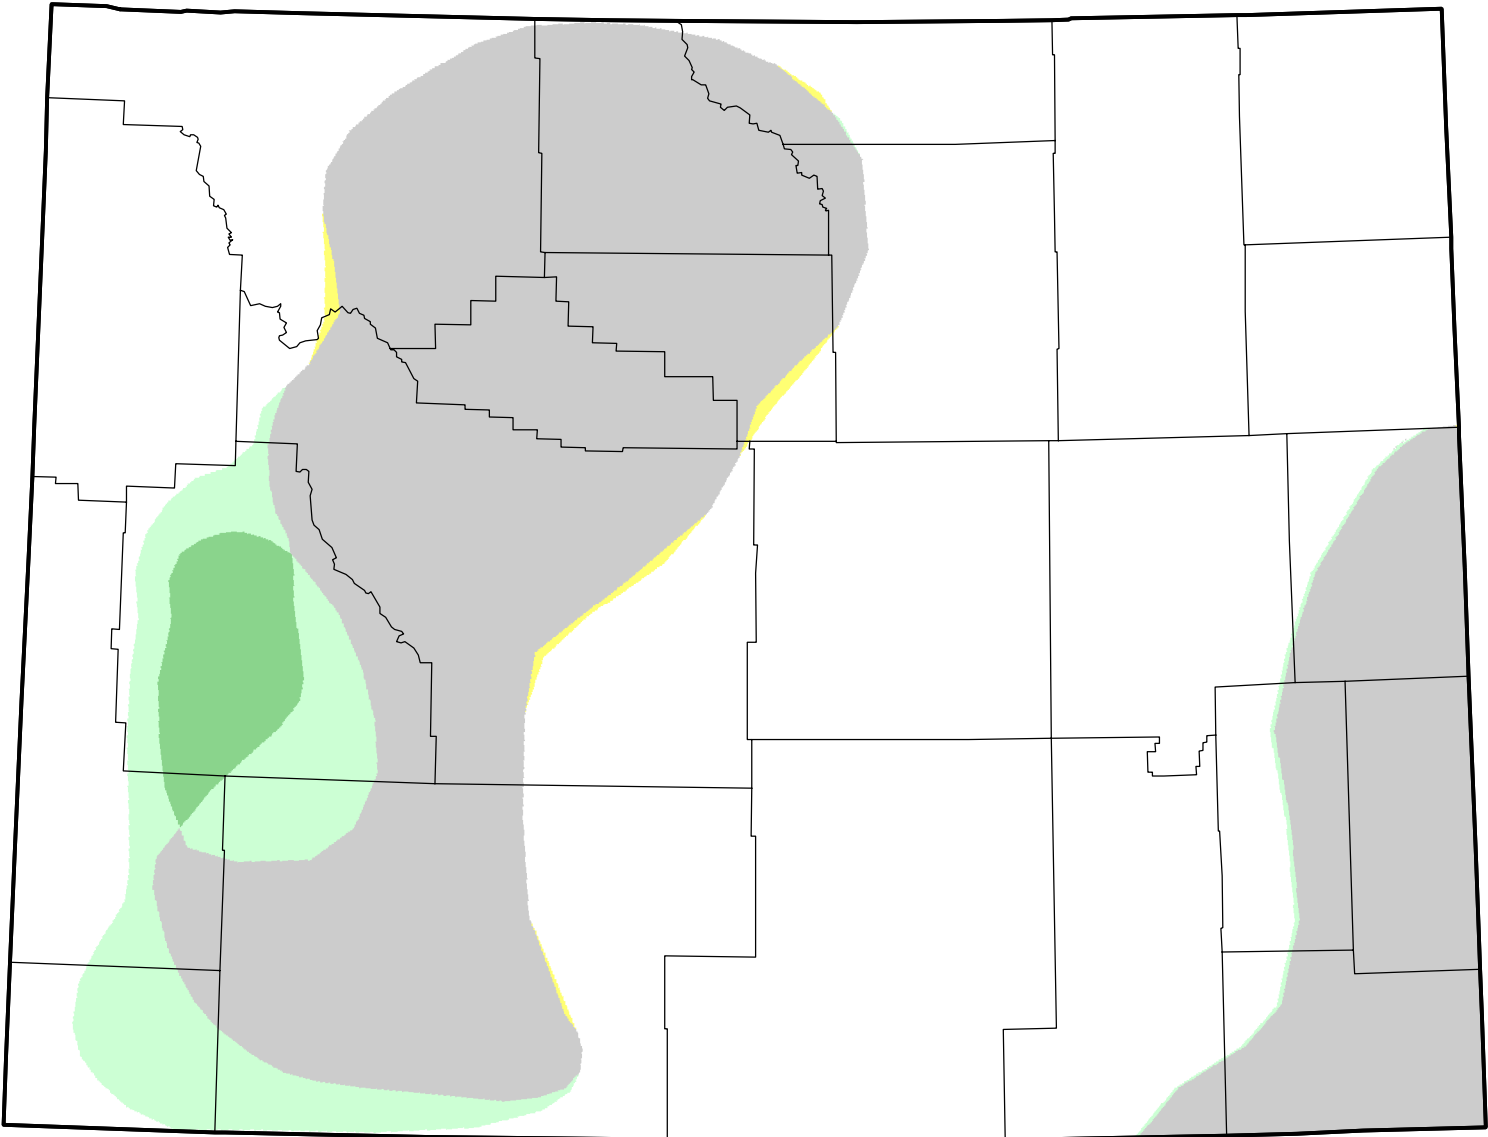

U.S. Drought Monitor Class Change - Wyoming

4 Week

-  5 Class Degradation
-  4 Class Degradation
-  3 Class Degradation
-  2 Class Degradation
-  1 Class Degradation
-  No Change
-  1 Class Improvement
-  2 Class Improvement
-  3 Class Improvement
-  4 Class Improvement
-  5 Class Improvement

January 18, 2011
compared to
December 23, 2010

droughtmonitor.unl.edu