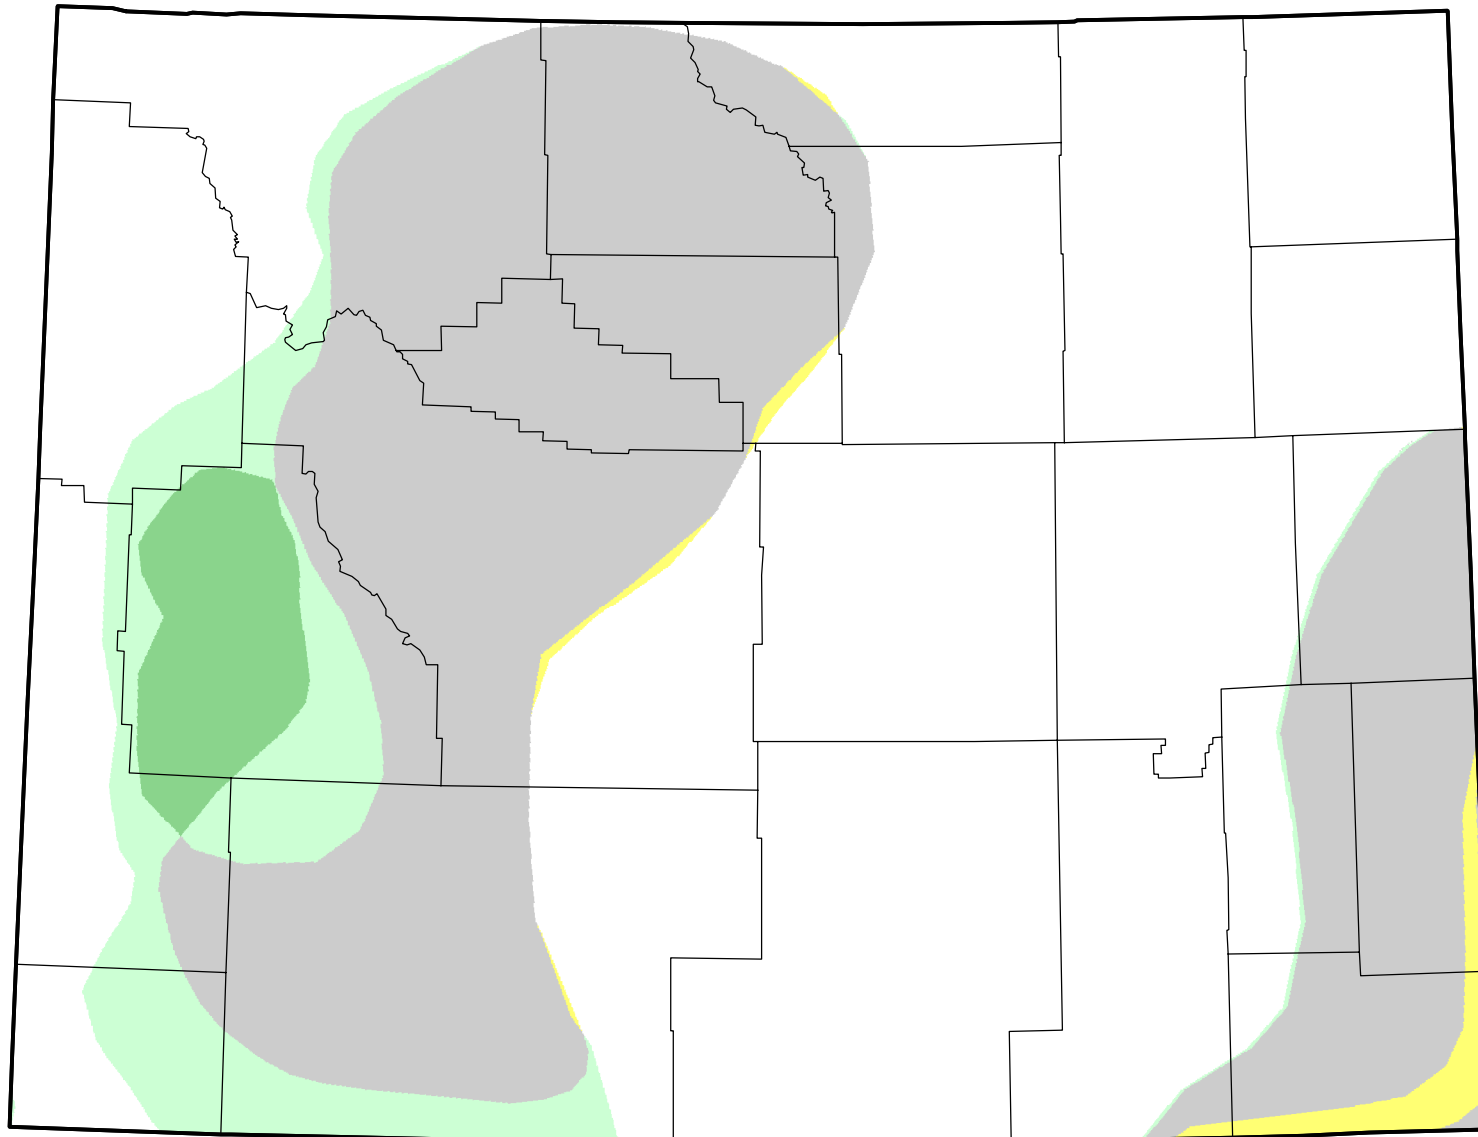

U.S. Drought Monitor Class Change - Wyoming

8 Week

January 18, 2011
compared to
November 25, 2010

droughtmonitor.unl.edu

-  5 Class Degradation
-  4 Class Degradation
-  3 Class Degradation
-  2 Class Degradation
-  1 Class Degradation
-  No Change
-  1 Class Improvement
-  2 Class Improvement
-  3 Class Improvement
-  4 Class Improvement
-  5 Class Improvement