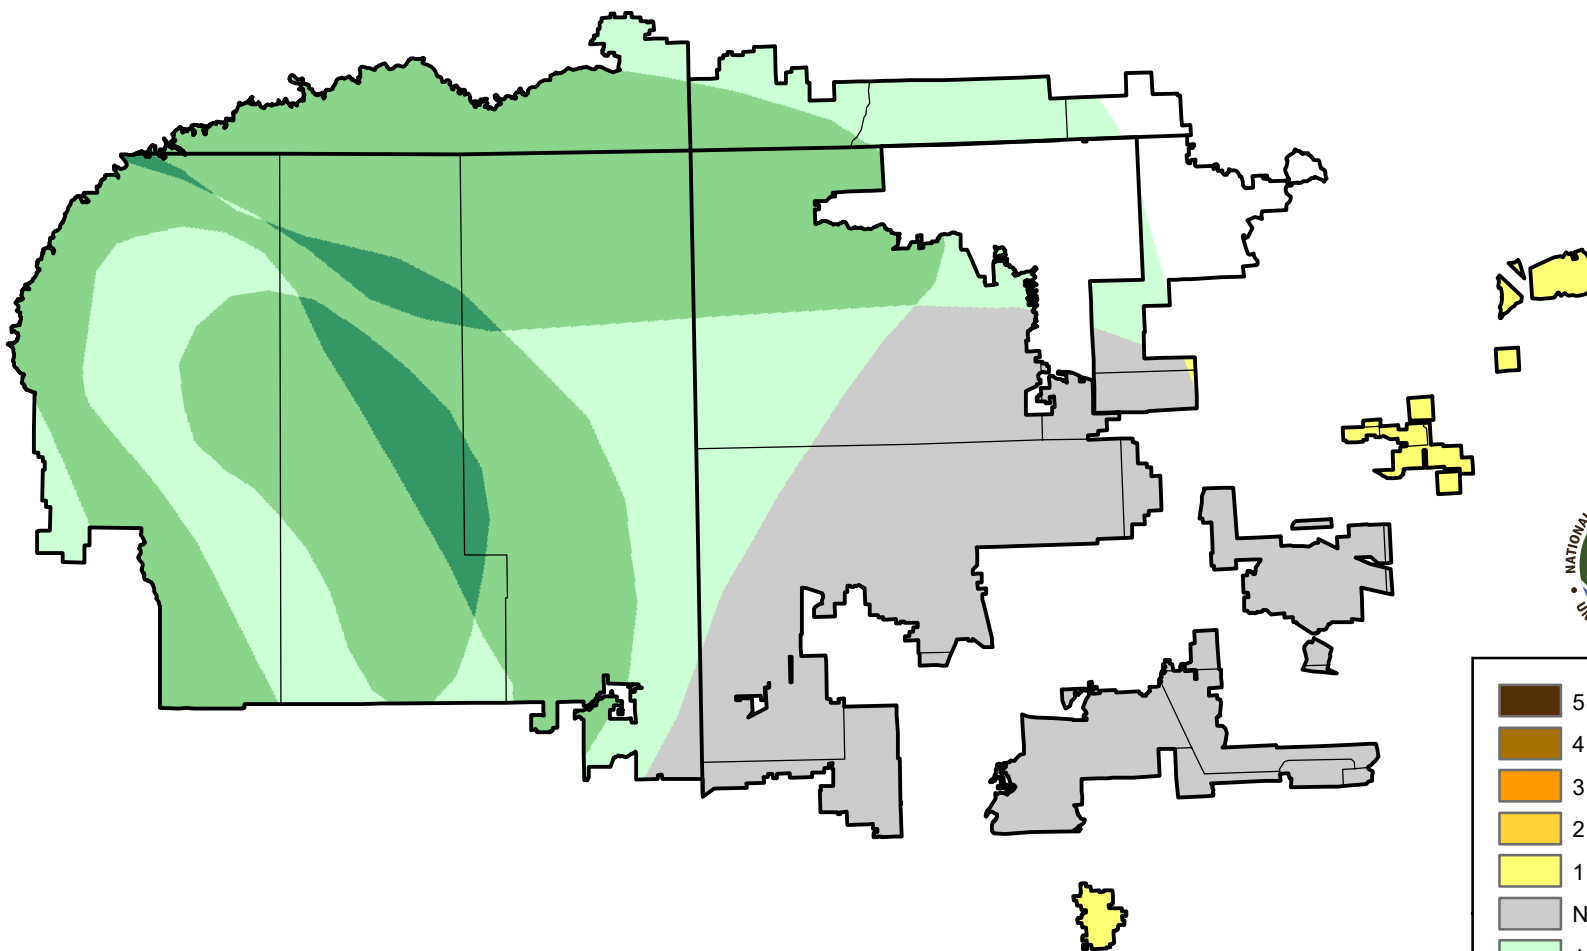

U.S. Drought Monitor Class Change - 4 Corners

52 Week

January 25, 2011
compared to
January 28, 2010

droughtmonitor.unl.edu

- 5 Class Degradation
- 4 Class Degradation
- 3 Class Degradation
- 2 Class Degradation
- 1 Class Degradation
- No Change
- 1 Class Improvement
- 2 Class Improvement
- 3 Class Improvement
- 4 Class Improvement
- 5 Class Improvement