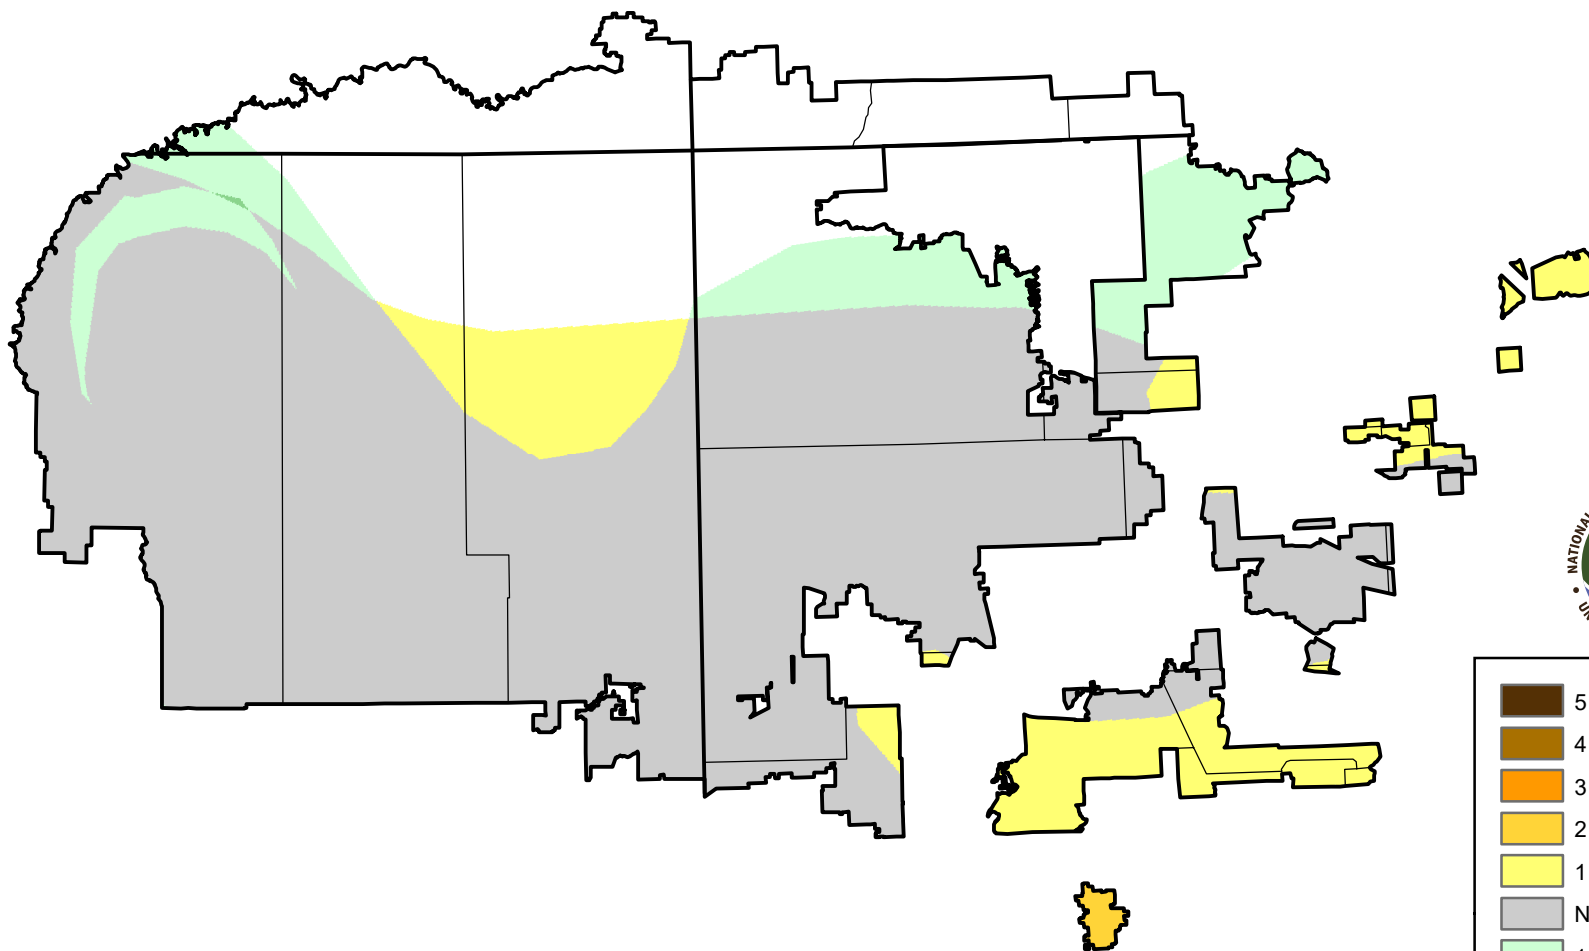

U.S. Drought Monitor Class Change - 4 Corners

8 Week

January 25, 2011
compared to
December 1, 2010

droughtmonitor.unl.edu

-  5 Class Degradation
-  4 Class Degradation
-  3 Class Degradation
-  2 Class Degradation
-  1 Class Degradation
-  No Change
-  1 Class Improvement
-  2 Class Improvement
-  3 Class Improvement
-  4 Class Improvement
-  5 Class Improvement