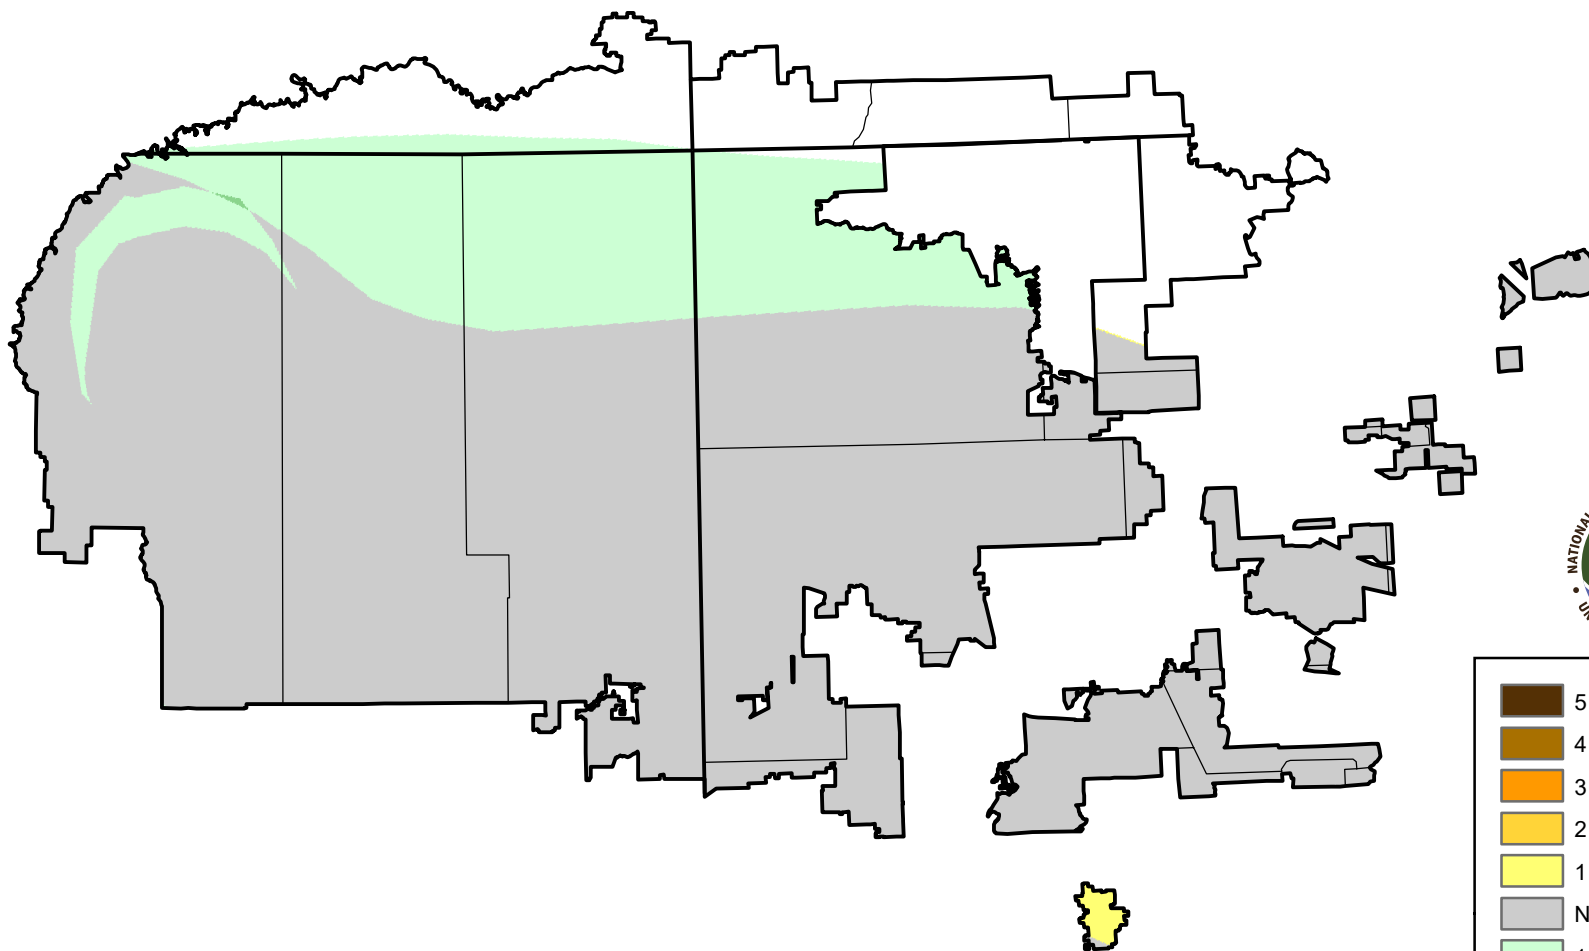

U.S. Drought Monitor Class Change - 4 Corners

Start of Calendar Year

January 25, 2011
compared to
January 6, 2011

droughtmonitor.unl.edu

- 5 Class Degradation
- 4 Class Degradation
- 3 Class Degradation
- 2 Class Degradation
- 1 Class Degradation
- No Change
- 1 Class Improvement
- 2 Class Improvement
- 3 Class Improvement
- 4 Class Improvement
- 5 Class Improvement