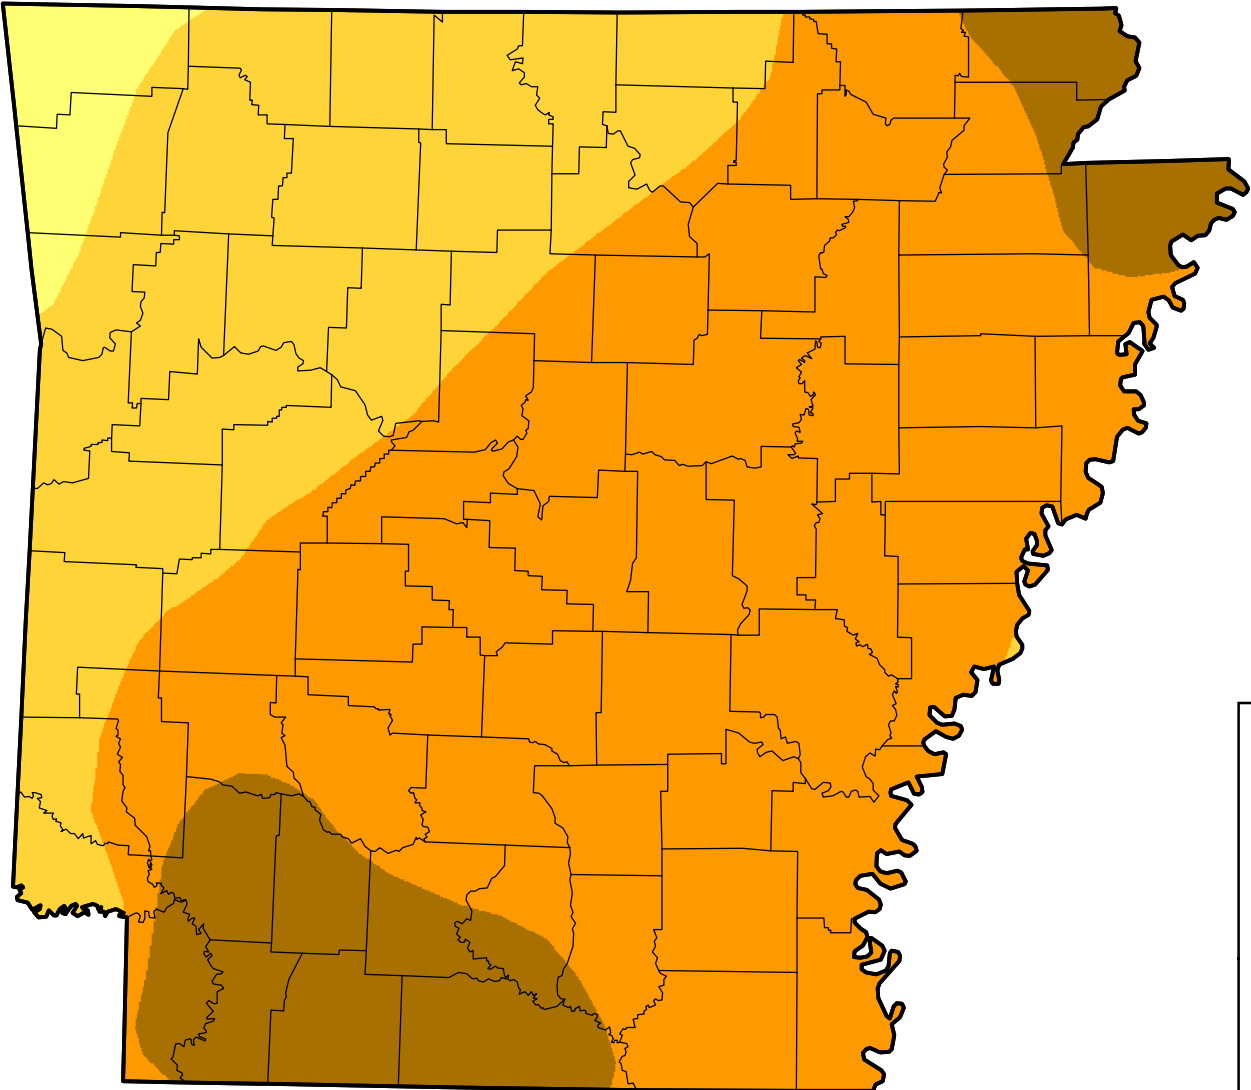

# U.S. Drought Monitor Class Change - Arkansas

52 Week

January 25, 2011  
compared to  
January 28, 2010

[droughtmonitor.unl.edu](http://droughtmonitor.unl.edu)

-  5 Class Degradation
-  4 Class Degradation
-  3 Class Degradation
-  2 Class Degradation
-  1 Class Degradation
-  No Change
-  1 Class Improvement
-  2 Class Improvement
-  3 Class Improvement
-  4 Class Improvement
-  5 Class Improvement