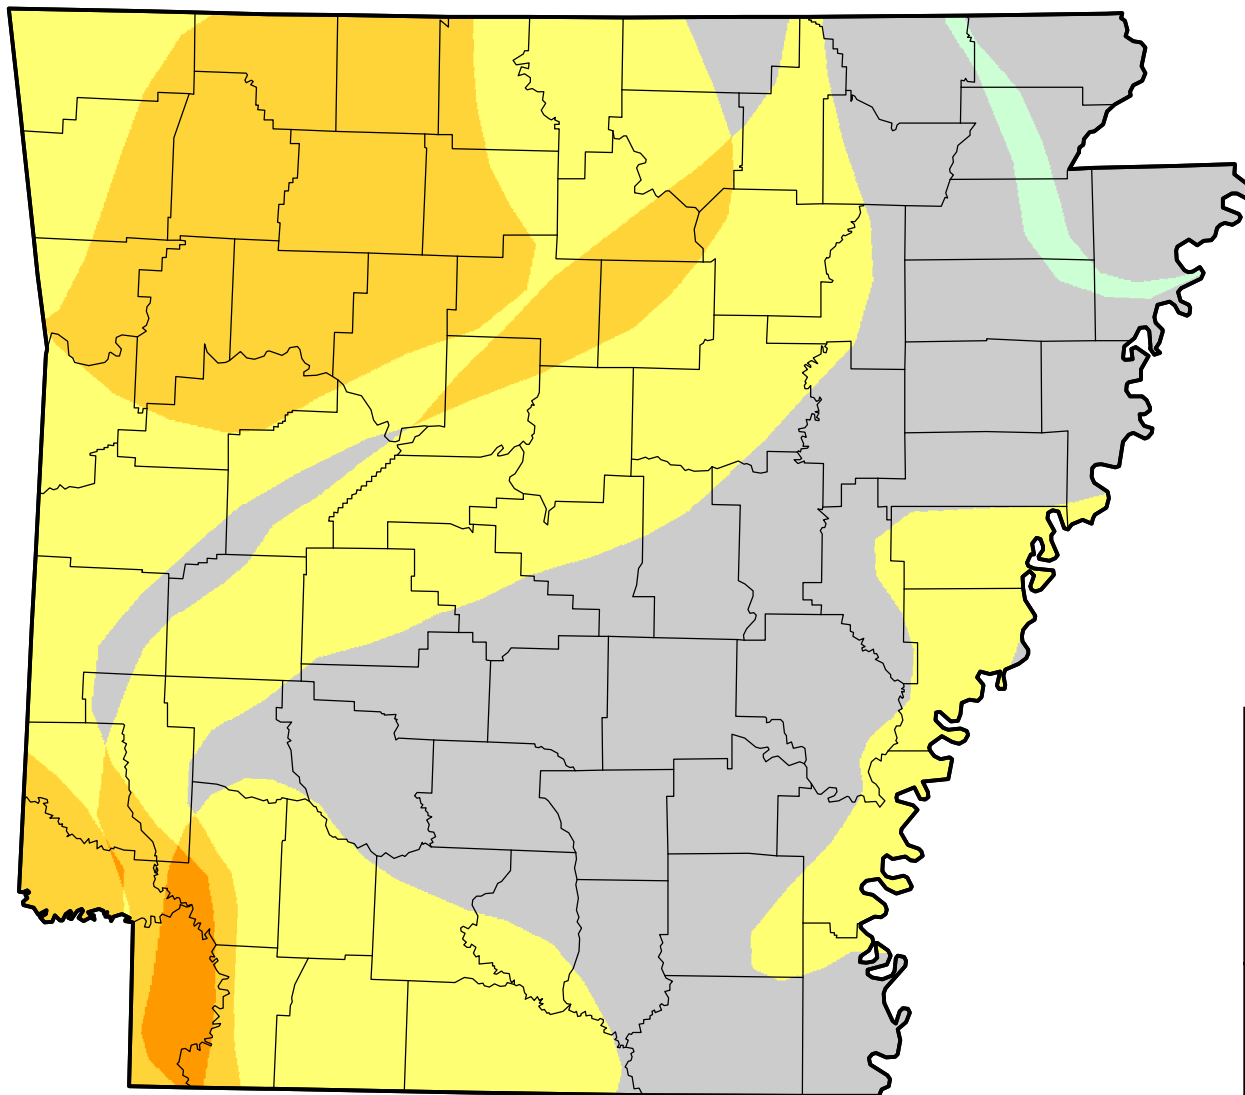

# U.S. Drought Monitor Class Change - Arkansas

## 8 Week

January 25, 2011  
compared to  
December 1, 2010

[droughtmonitor.unl.edu](http://droughtmonitor.unl.edu)

-  5 Class Degradation
-  4 Class Degradation
-  3 Class Degradation
-  2 Class Degradation
-  1 Class Degradation
-  No Change
-  1 Class Improvement
-  2 Class Improvement
-  3 Class Improvement
-  4 Class Improvement
-  5 Class Improvement