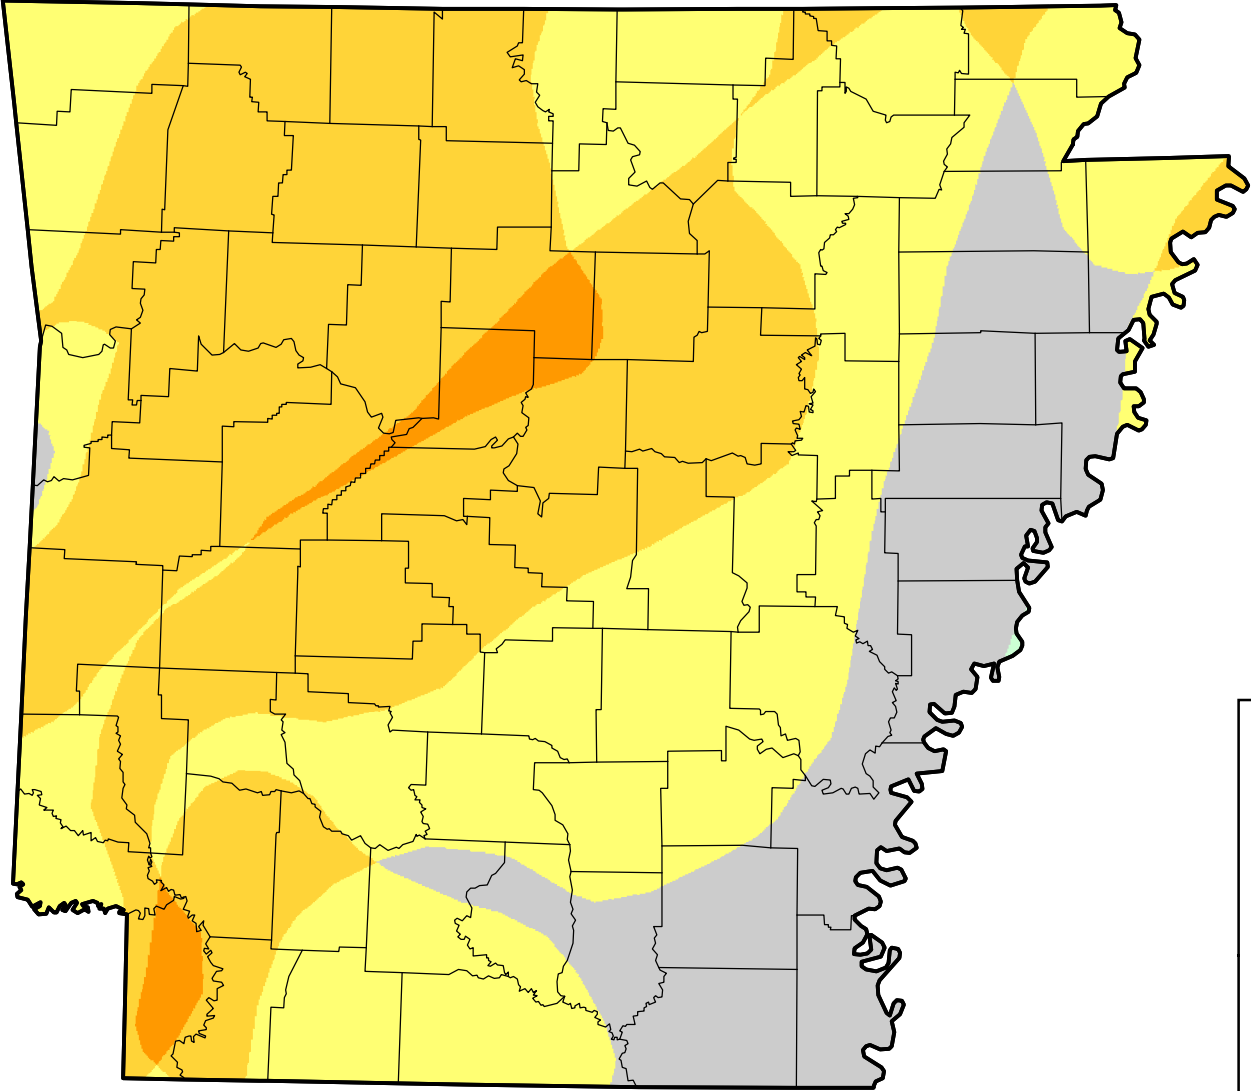

U.S. Drought Monitor Class Change - Arkansas

Start of Water Year

January 25, 2011
compared to
September 30, 2010

droughtmonitor.unl.edu

-  5 Class Degradation
-  4 Class Degradation
-  3 Class Degradation
-  2 Class Degradation
-  1 Class Degradation
-  No Change
-  1 Class Improvement
-  2 Class Improvement
-  3 Class Improvement
-  4 Class Improvement
-  5 Class Improvement