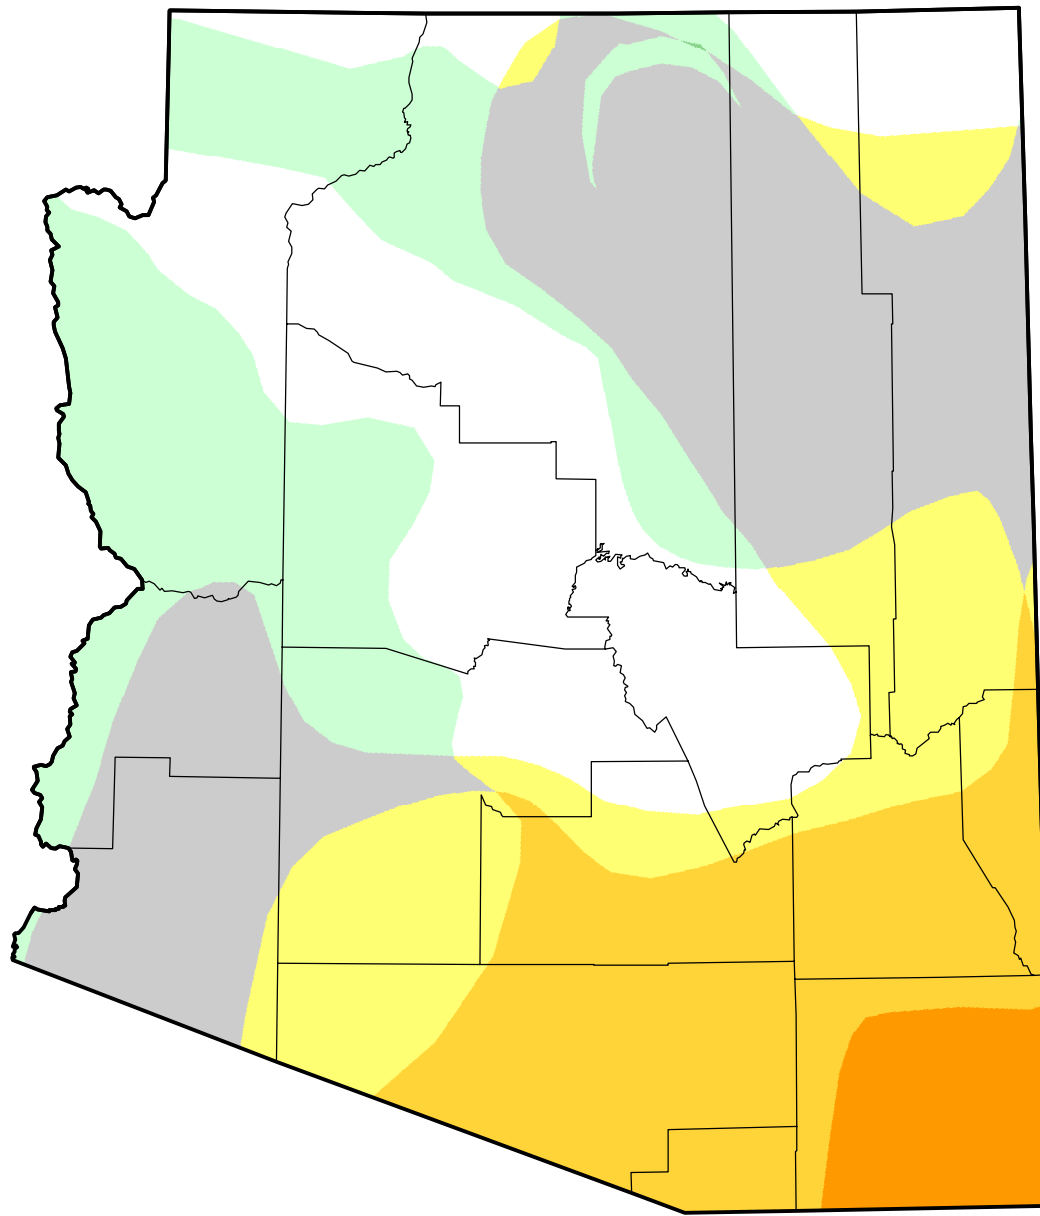

U.S. Drought Monitor Class Change - Arizona

8 Week

January 25, 2011
compared to
December 1, 2010

droughtmonitor.unl.edu

-  5 Class Degradation
-  4 Class Degradation
-  3 Class Degradation
-  2 Class Degradation
-  1 Class Degradation
-  No Change
-  1 Class Improvement
-  2 Class Improvement
-  3 Class Improvement
-  4 Class Improvement
-  5 Class Improvement