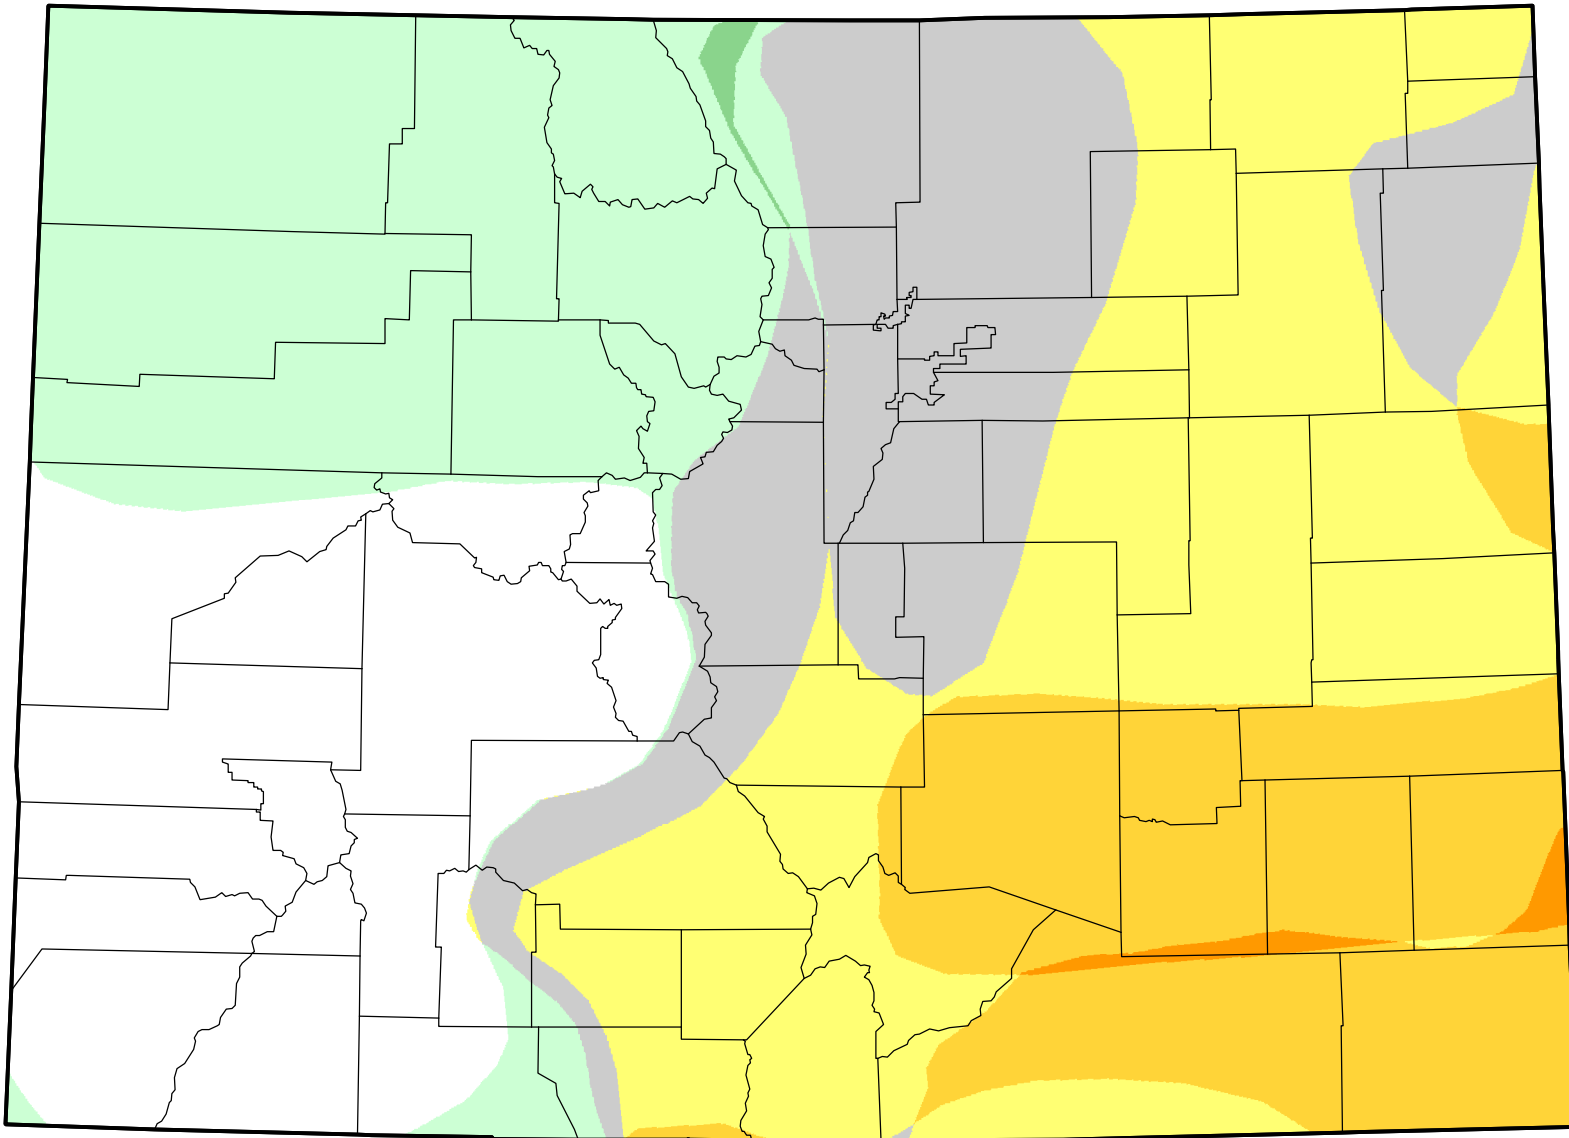

U.S. Drought Monitor Class Change - Colorado

Start of Water Year

January 25, 2011
compared to
September 30, 2010

droughtmonitor.unl.edu

-  5 Class Degradation
-  4 Class Degradation
-  3 Class Degradation
-  2 Class Degradation
-  1 Class Degradation
-  No Change
-  1 Class Improvement
-  2 Class Improvement
-  3 Class Improvement
-  4 Class Improvement
-  5 Class Improvement