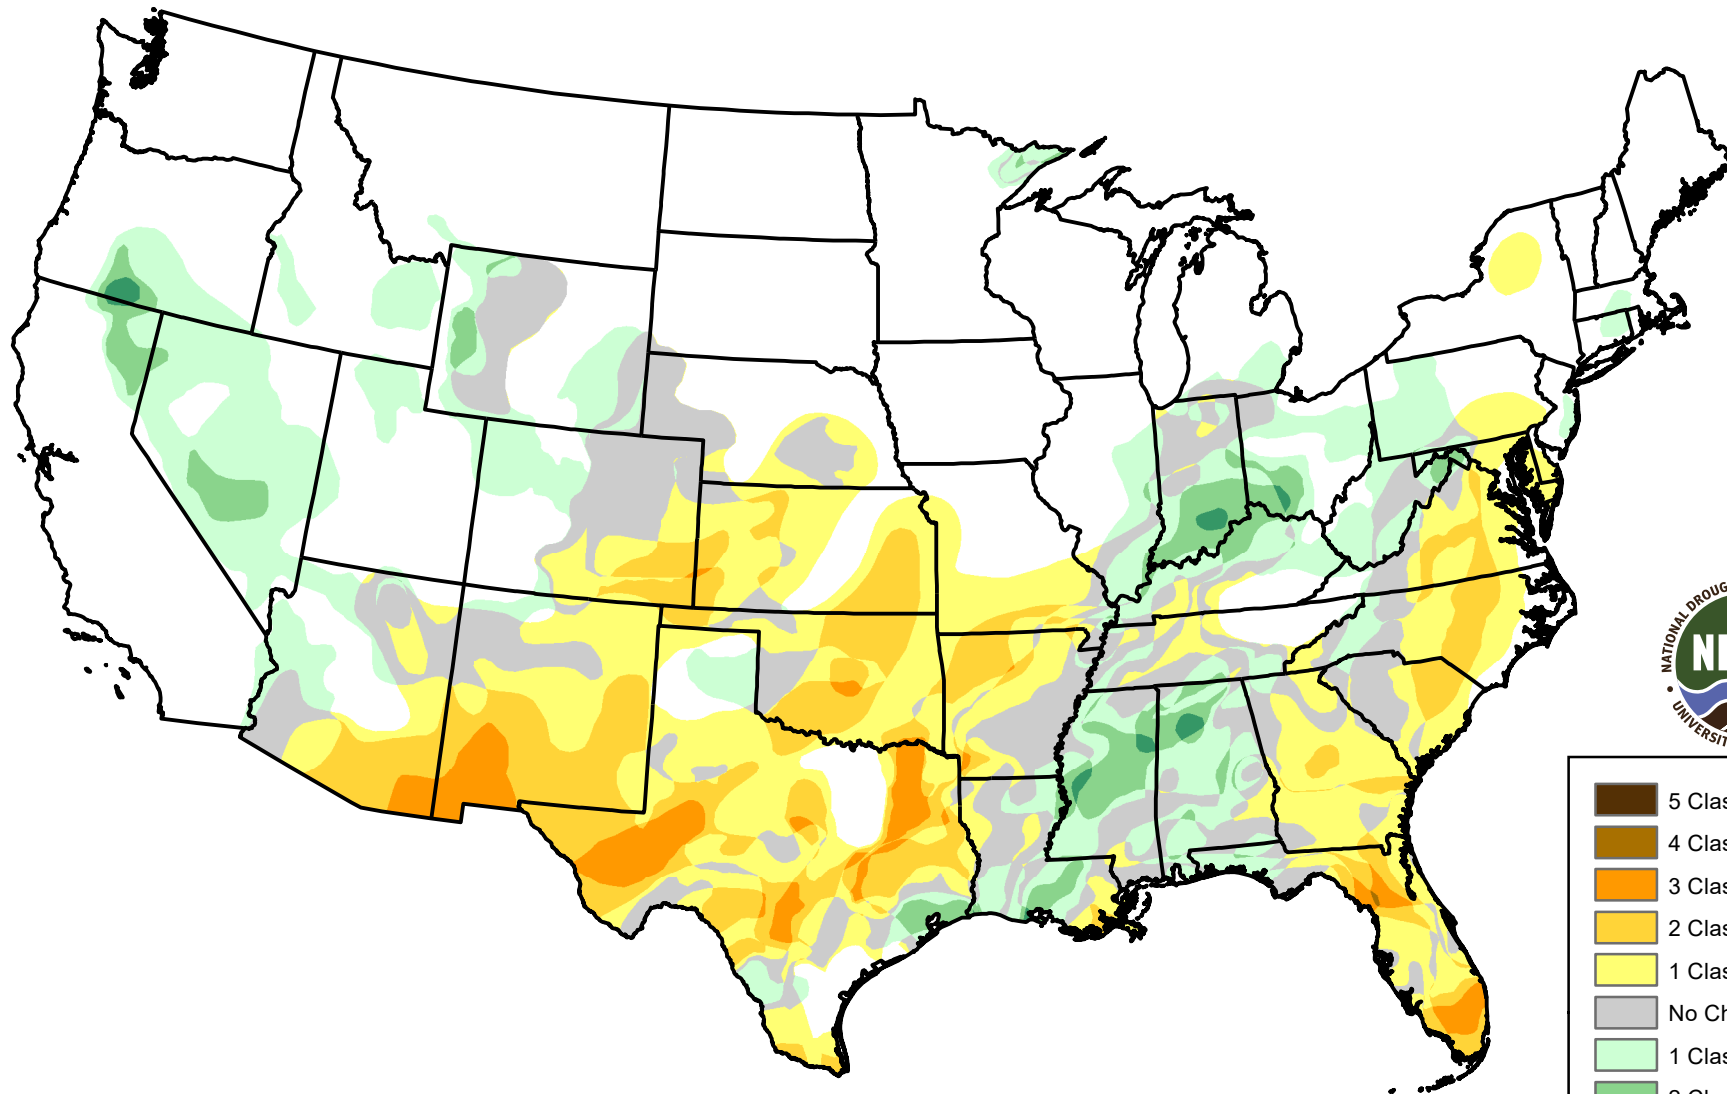

U.S. Drought Monitor Class Change - Continental U.S. (CONUS) 13 Week

January 25, 2011
compared to
October 28, 2010

droughtmonitor.unl.edu

-  5 Class Degradation
-  4 Class Degradation
-  3 Class Degradation
-  2 Class Degradation
-  1 Class Degradation
-  No Change
-  1 Class Improvement
-  2 Class Improvement
-  3 Class Improvement
-  4 Class Improvement
-  5 Class Improvement