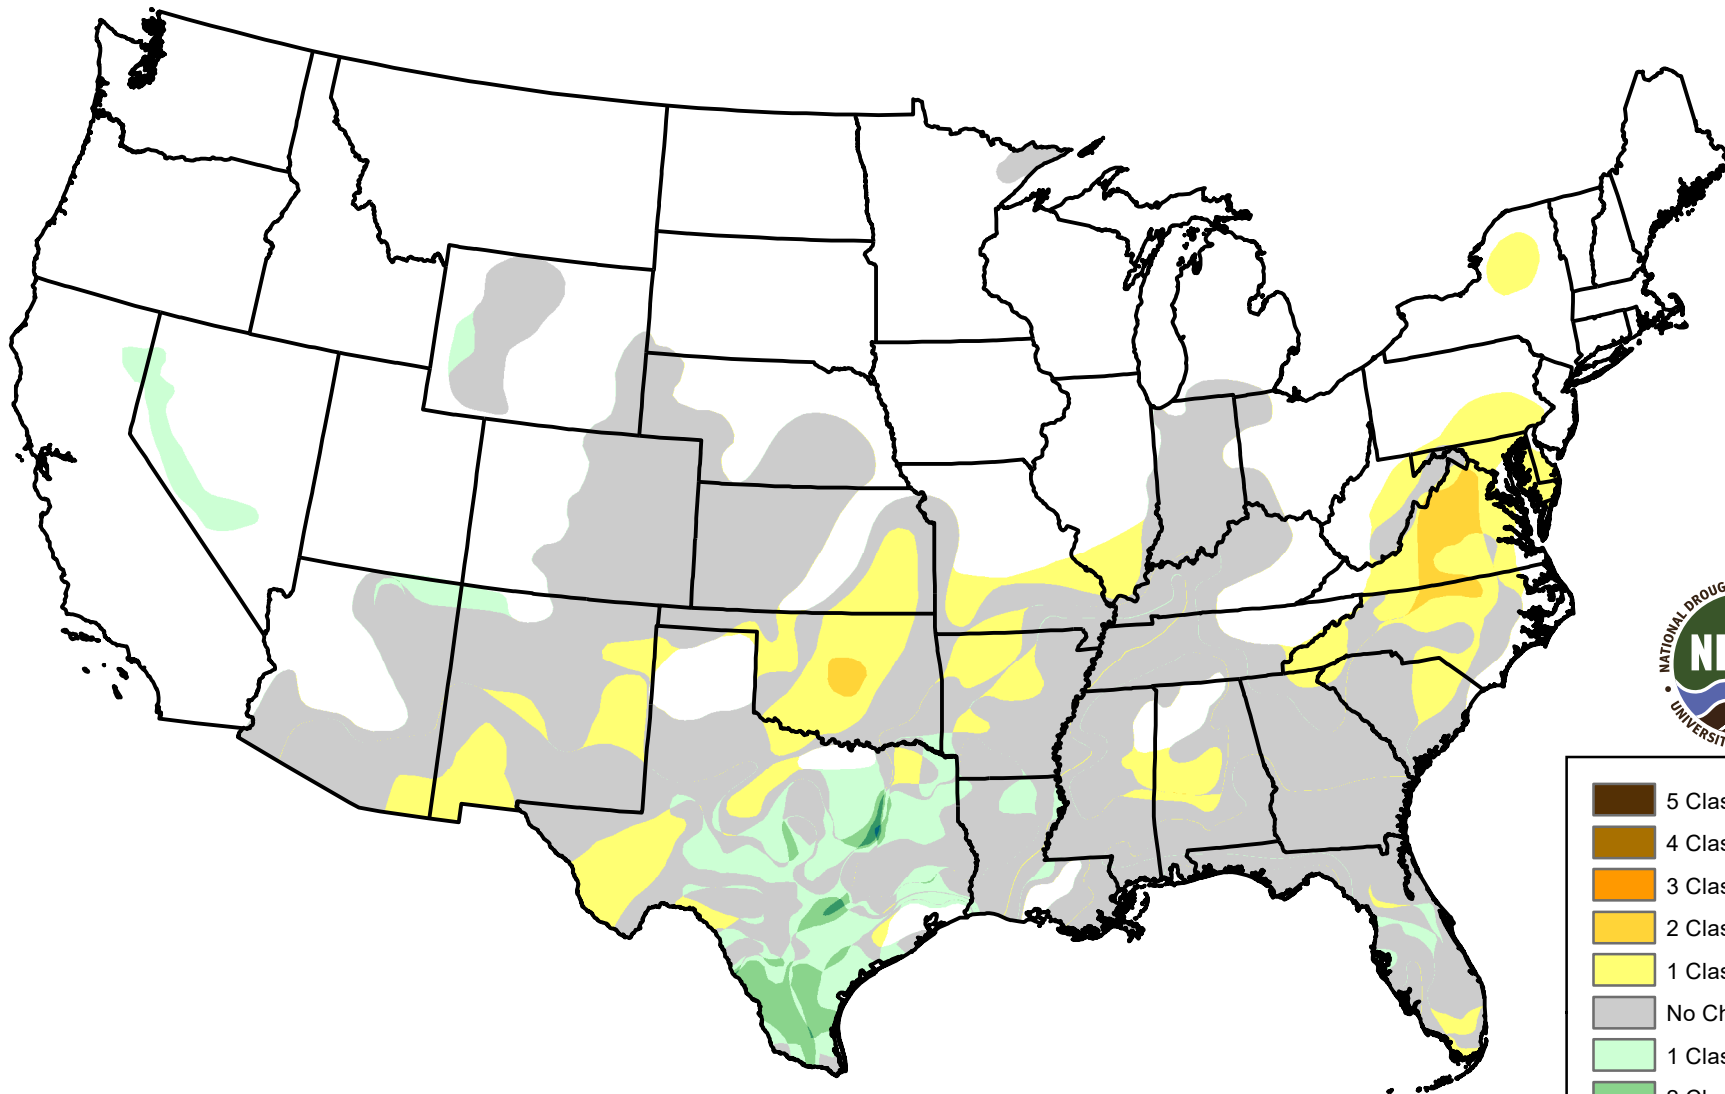

U.S. Drought Monitor Class Change - Continental U.S. (CONUS) Start of Calendar Year

January 25, 2011
compared to
January 6, 2011

droughtmonitor.unl.edu

- 5 Class Degradation
- 4 Class Degradation
- 3 Class Degradation
- 2 Class Degradation
- 1 Class Degradation
- No Change
- 1 Class Improvement
- 2 Class Improvement
- 3 Class Improvement
- 4 Class Improvement
- 5 Class Improvement