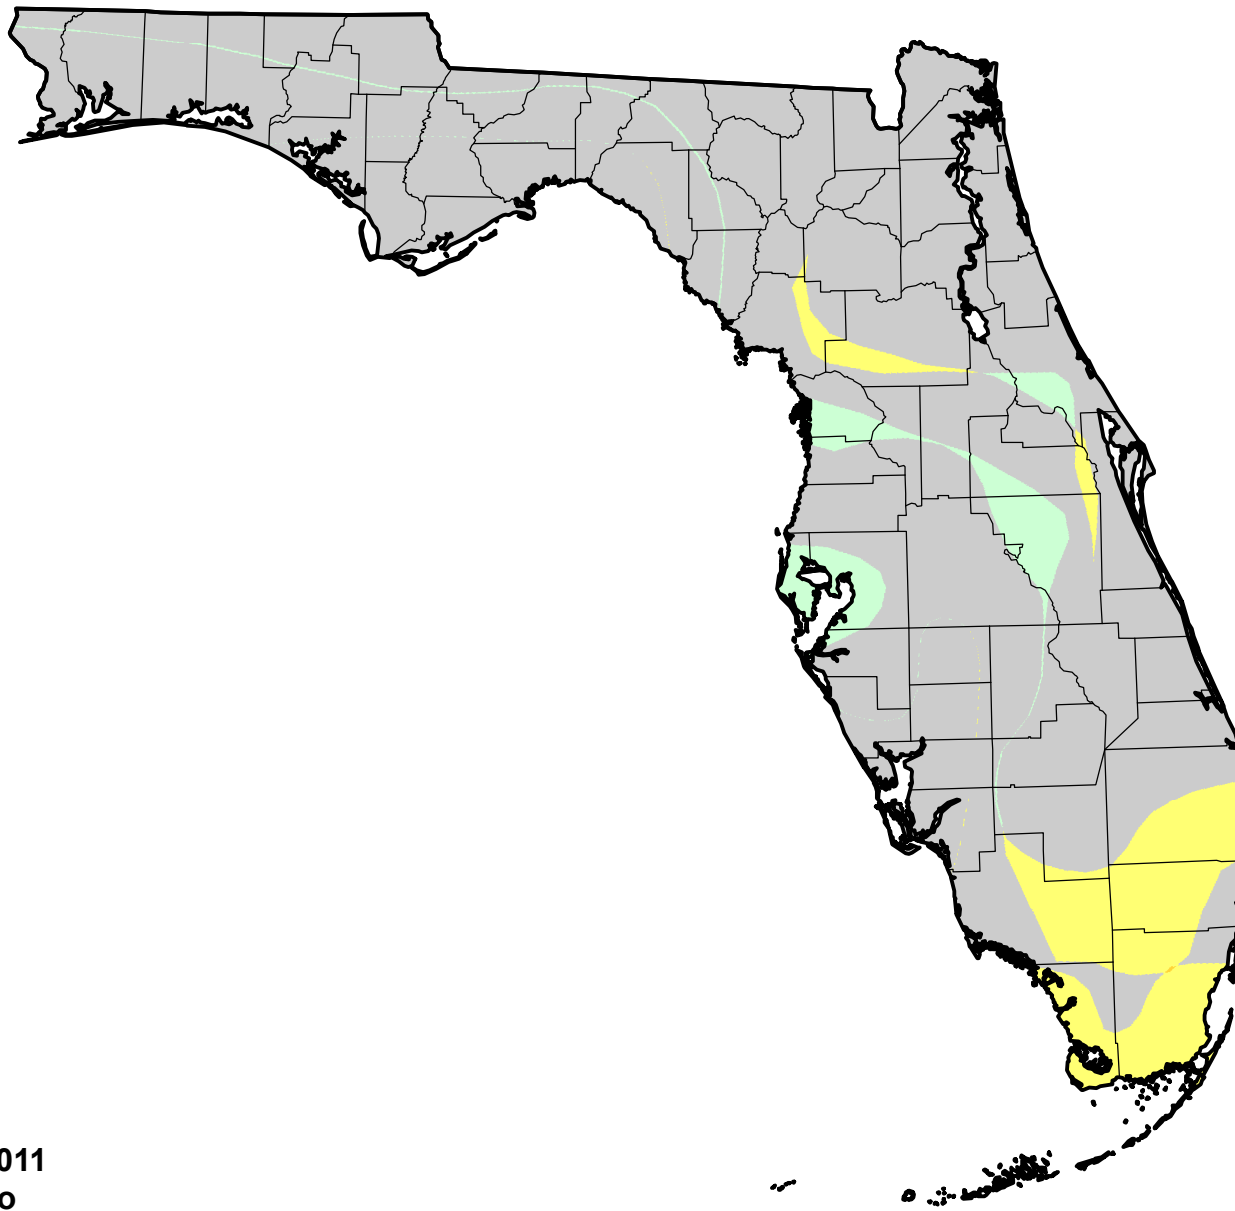

U.S. Drought Monitor Class Change - Florida

4 Week

January 25, 2011
compared to
December 30, 2010

droughtmonitor.unl.edu

- | | |
|---|---------------------|
|  | 5 Class Degradation |
|  | 4 Class Degradation |
|  | 3 Class Degradation |
|  | 2 Class Degradation |
|  | 1 Class Degradation |
|  | No Change |
|  | 1 Class Improvement |
|  | 2 Class Improvement |
|  | 3 Class Improvement |
|  | 4 Class Improvement |
|  | 5 Class Improvement |