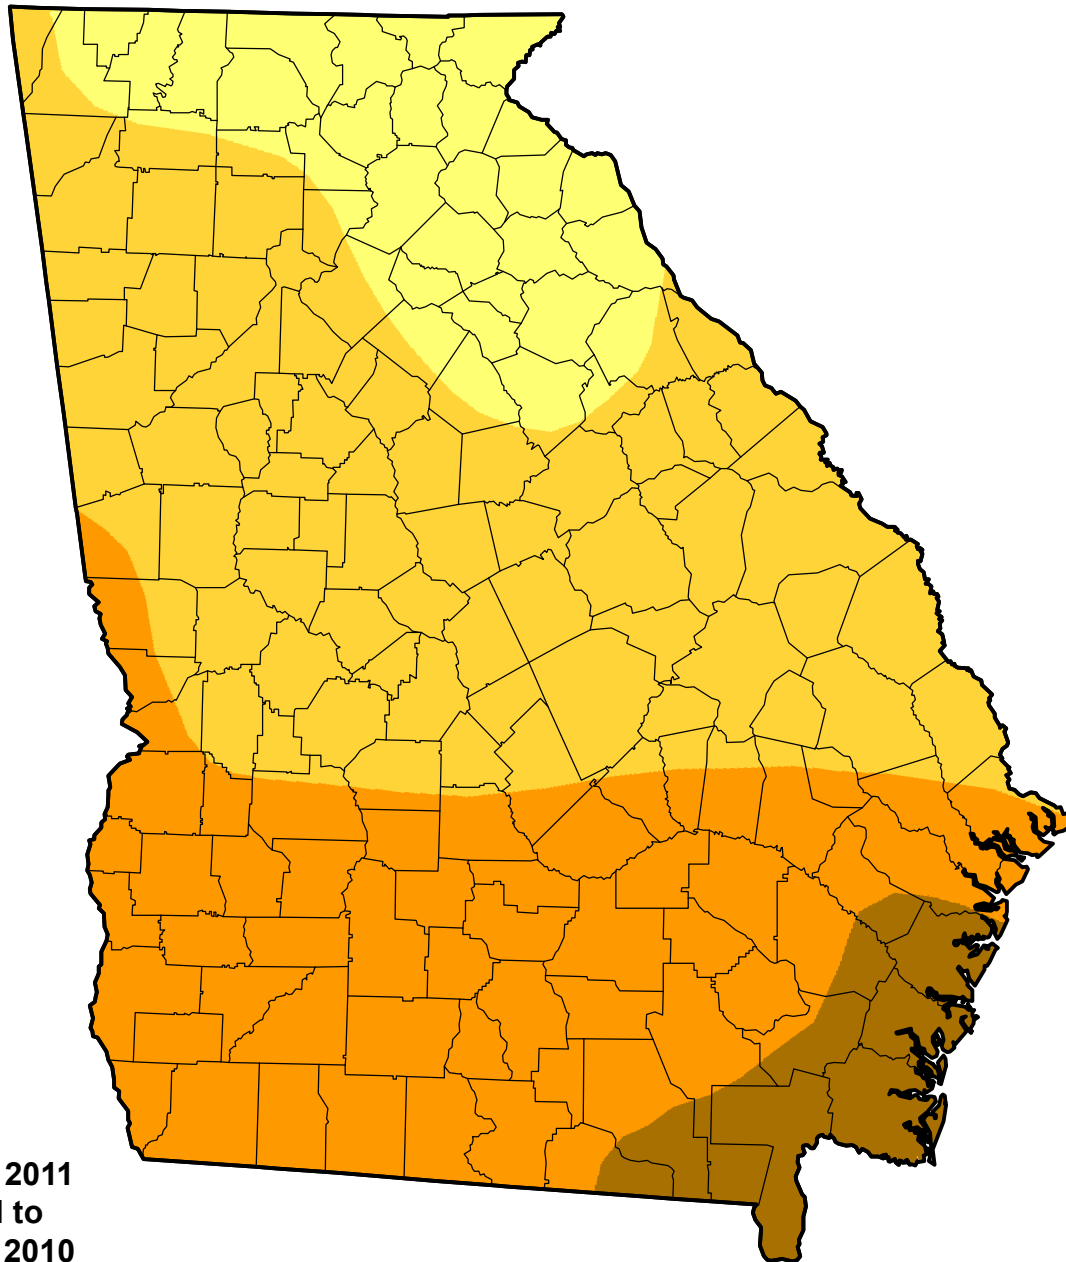

U.S. Drought Monitor Class Change - Georgia

52 Week

January 25, 2011
compared to
January 28, 2010

droughtmonitor.unl.edu

- | | |
|---|---------------------|
|  | 5 Class Degradation |
|  | 4 Class Degradation |
|  | 3 Class Degradation |
|  | 2 Class Degradation |
|  | 1 Class Degradation |
|  | No Change |
|  | 1 Class Improvement |
|  | 2 Class Improvement |
|  | 3 Class Improvement |
|  | 4 Class Improvement |
|  | 5 Class Improvement |