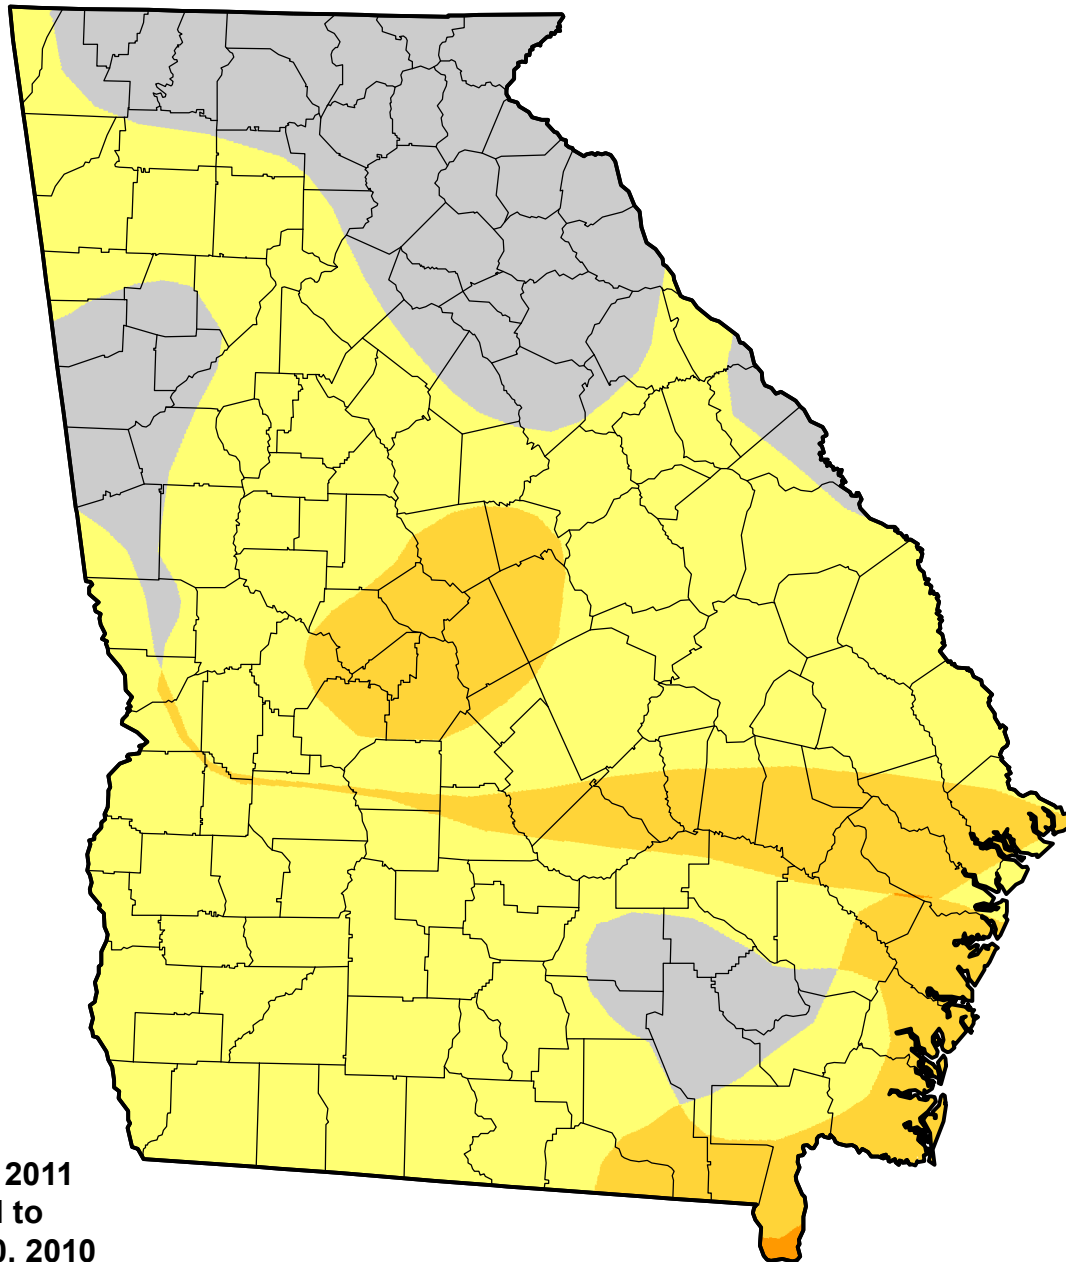

# U.S. Drought Monitor Class Change - Georgia

## Start of Water Year

January 25, 2011  
compared to  
September 30, 2010

[droughtmonitor.unl.edu](http://droughtmonitor.unl.edu)

-  5 Class Degradation
-  4 Class Degradation
-  3 Class Degradation
-  2 Class Degradation
-  1 Class Degradation
-  No Change
-  1 Class Improvement
-  2 Class Improvement
-  3 Class Improvement
-  4 Class Improvement
-  5 Class Improvement