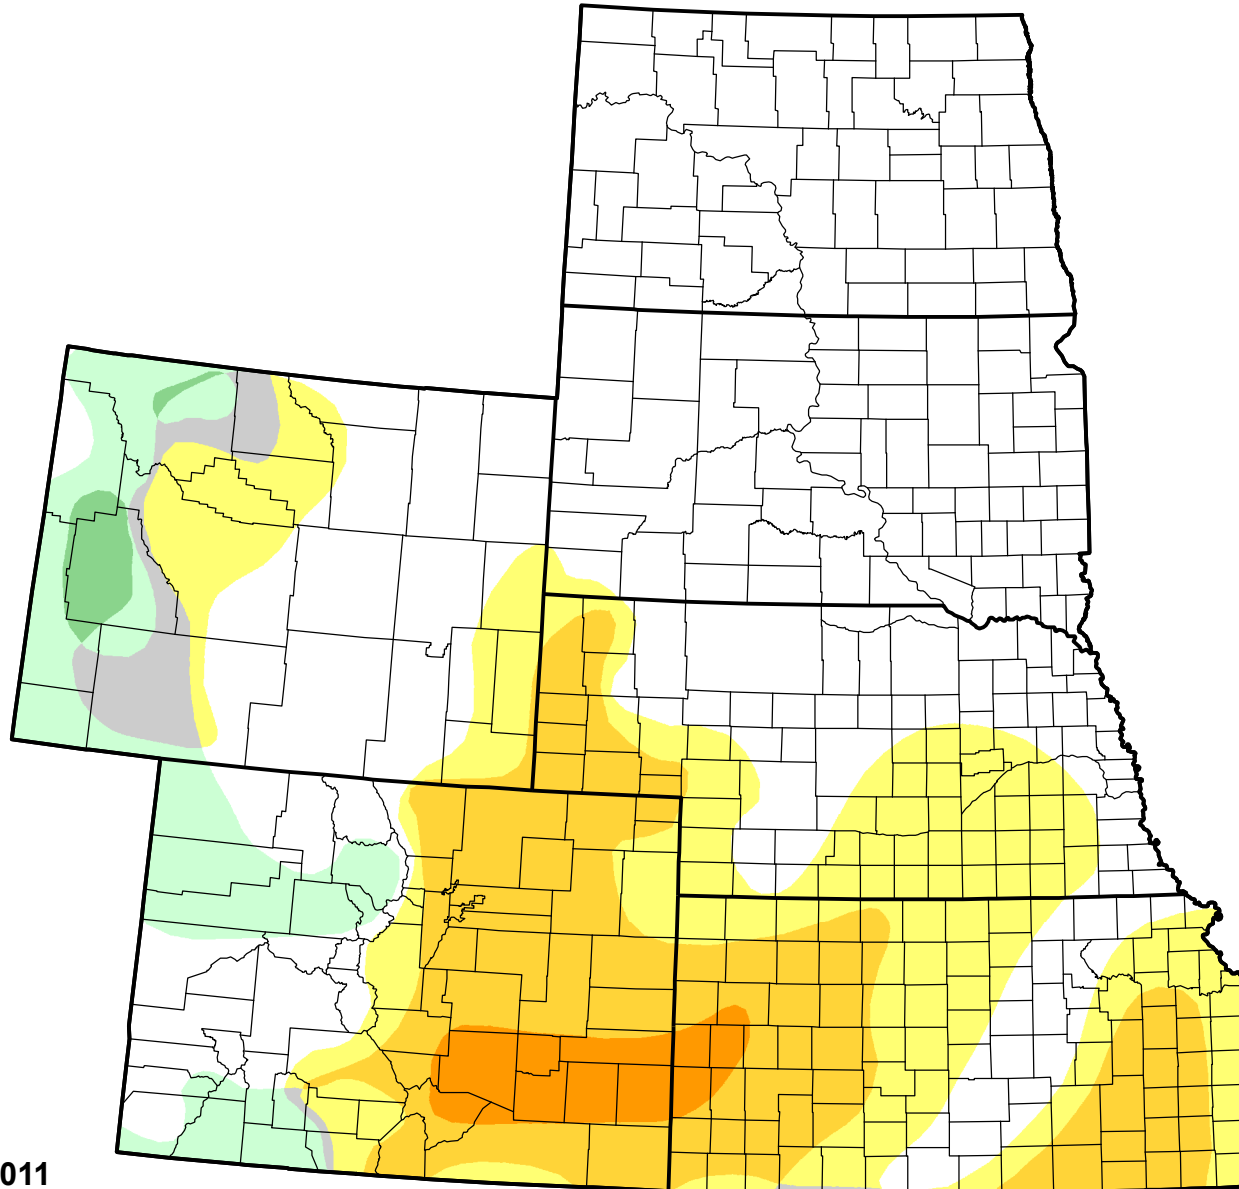

U.S. Drought Monitor Class Change - High Plains

26 Week

January 25, 2011
compared to
July 29, 2010

droughtmonitor.unl.edu

-  5 Class Degradation
-  4 Class Degradation
-  3 Class Degradation
-  2 Class Degradation
-  1 Class Degradation
-  No Change
-  1 Class Improvement
-  2 Class Improvement
-  3 Class Improvement
-  4 Class Improvement
-  5 Class Improvement