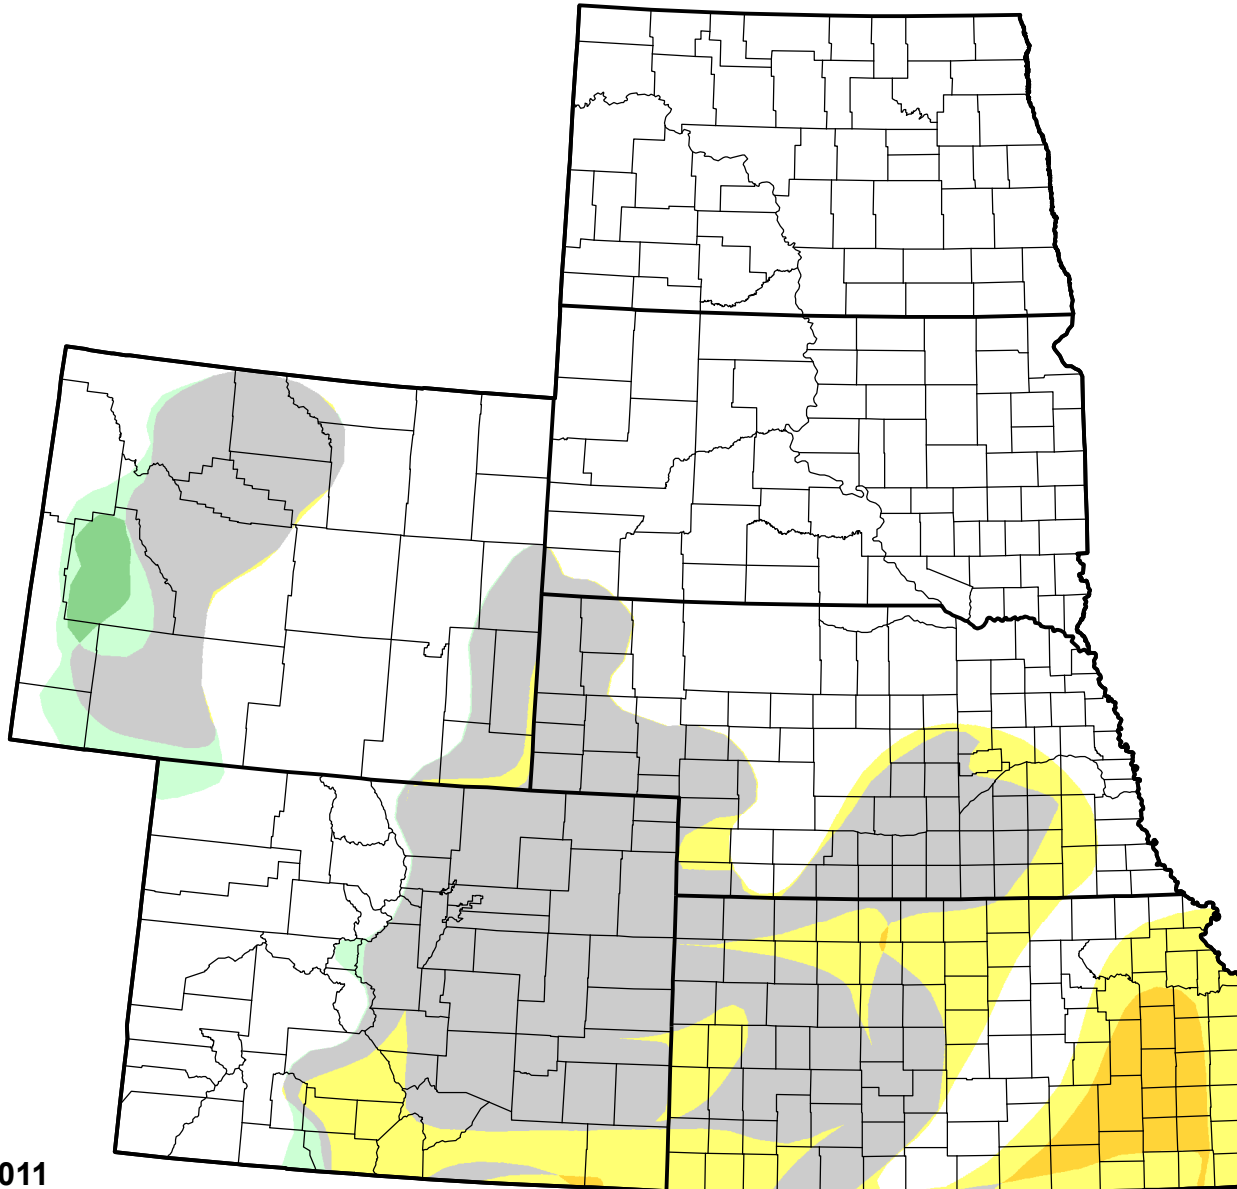

# U.S. Drought Monitor Class Change - High Plains

## 8 Week

January 25, 2011  
compared to  
December 1, 2010

[droughtmonitor.unl.edu](http://droughtmonitor.unl.edu)

-  5 Class Degradation
-  4 Class Degradation
-  3 Class Degradation
-  2 Class Degradation
-  1 Class Degradation
-  No Change
-  1 Class Improvement
-  2 Class Improvement
-  3 Class Improvement
-  4 Class Improvement
-  5 Class Improvement