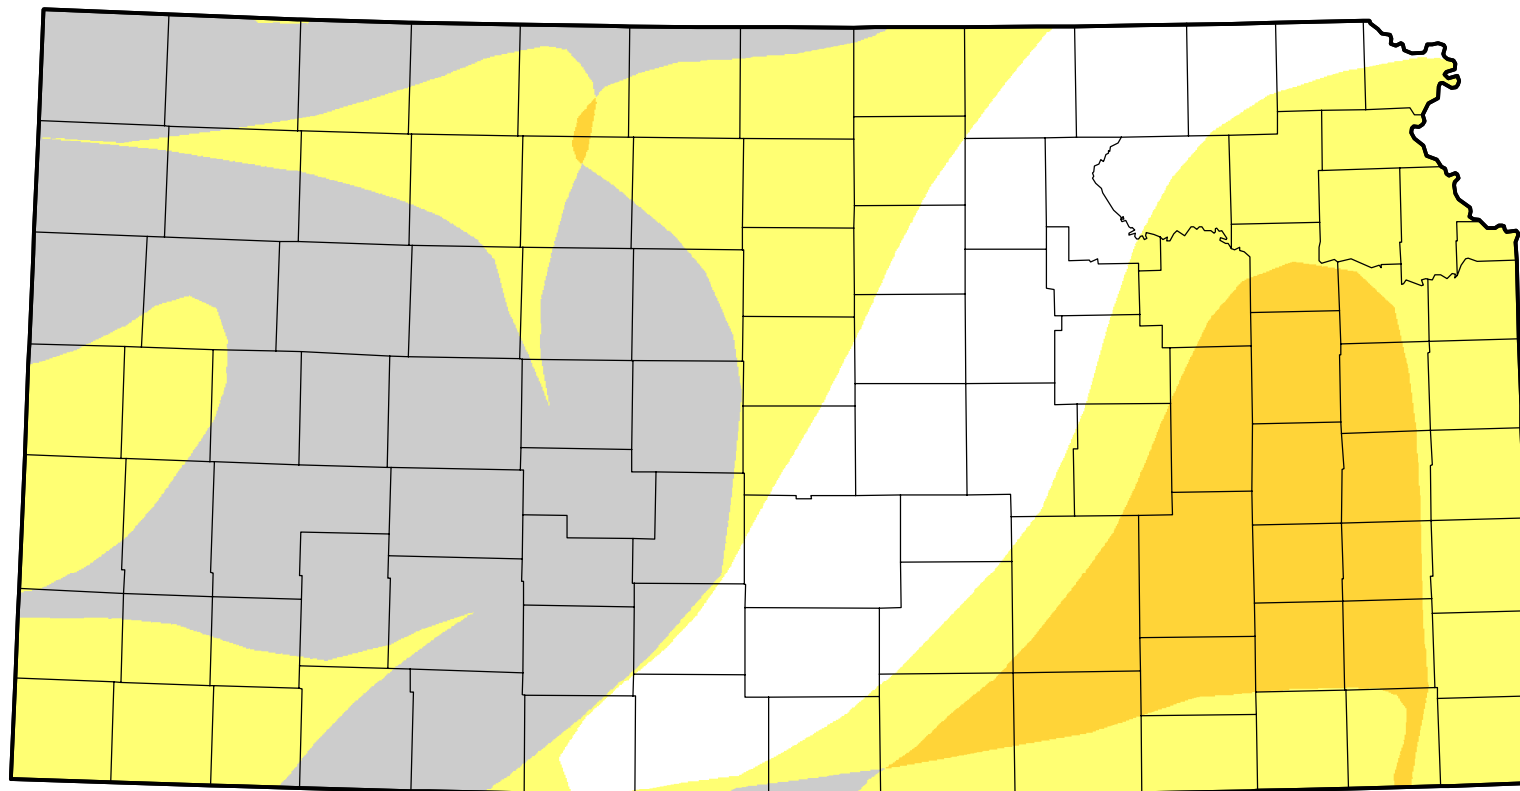

# U.S. Drought Monitor Class Change - Kansas

## 8 Week

January 25, 2011  
compared to  
December 1, 2010

[droughtmonitor.unl.edu](http://droughtmonitor.unl.edu)

-  5 Class Degradation
-  4 Class Degradation
-  3 Class Degradation
-  2 Class Degradation
-  1 Class Degradation
-  No Change
-  1 Class Improvement
-  2 Class Improvement
-  3 Class Improvement
-  4 Class Improvement
-  5 Class Improvement