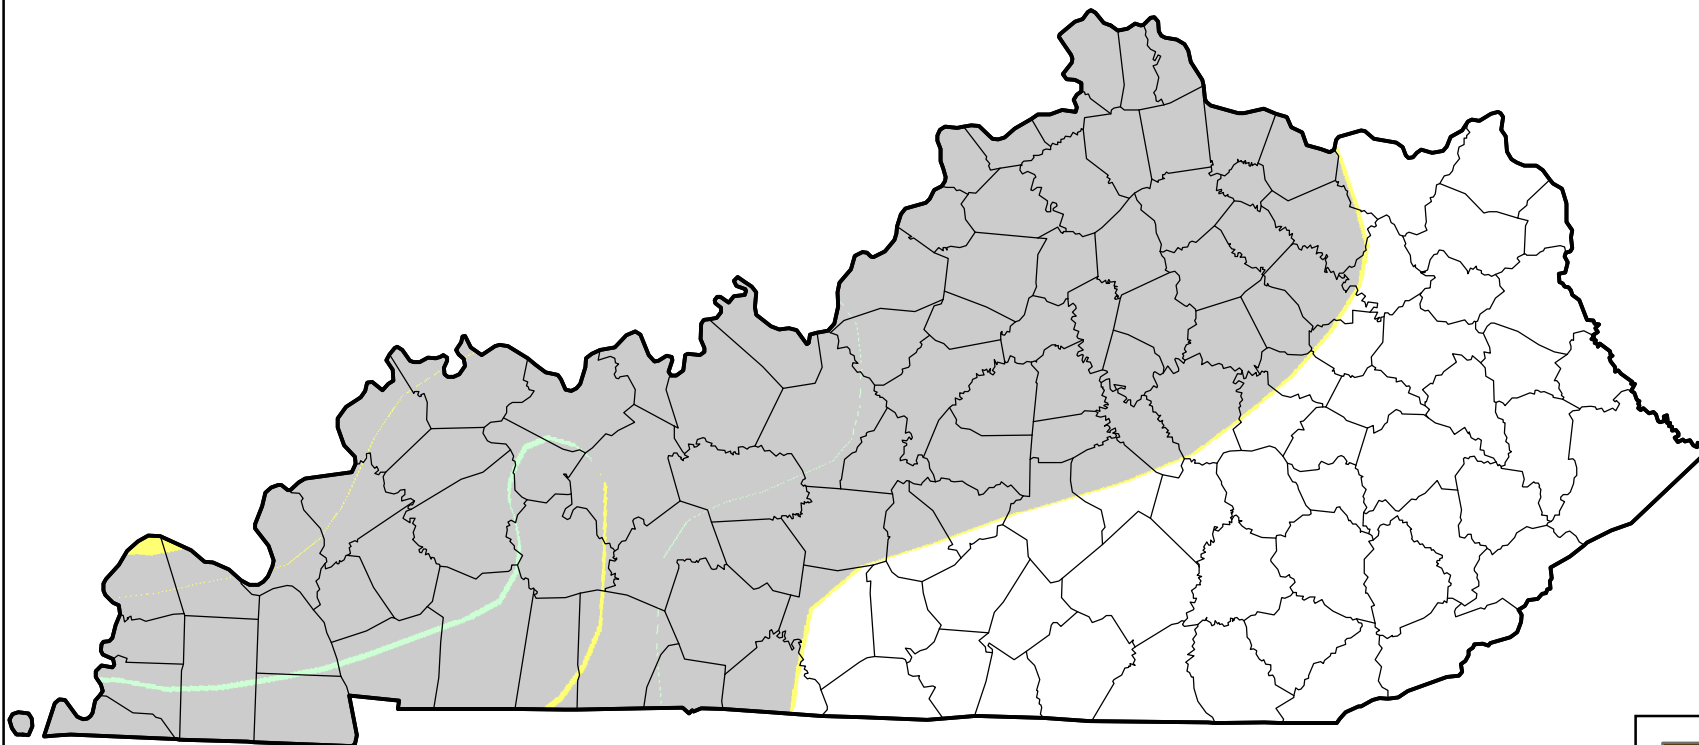

# U.S. Drought Monitor Class Change - Kentucky

## 4 Week

January 25, 2011  
compared to  
December 30, 2010

[droughtmonitor.unl.edu](http://droughtmonitor.unl.edu)