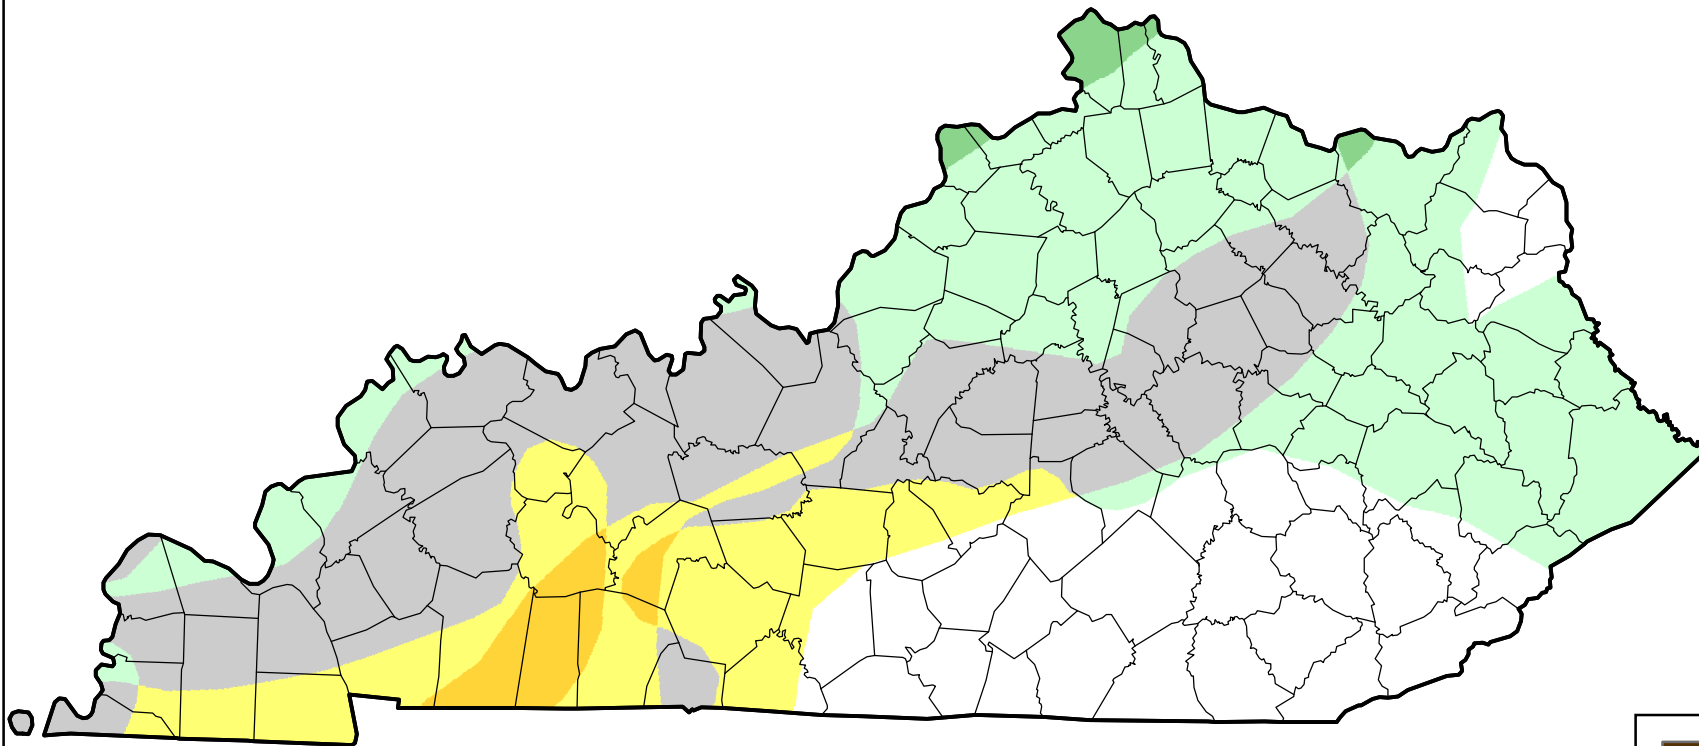

U.S. Drought Monitor Class Change - Kentucky

Start of Water Year

January 25, 2011
compared to
September 30, 2010

droughtmonitor.unl.edu

-  5 Class Degradation
-  4 Class Degradation
-  3 Class Degradation
-  2 Class Degradation
-  1 Class Degradation
-  No Change
-  1 Class Improvement
-  2 Class Improvement
-  3 Class Improvement
-  4 Class Improvement
-  5 Class Improvement