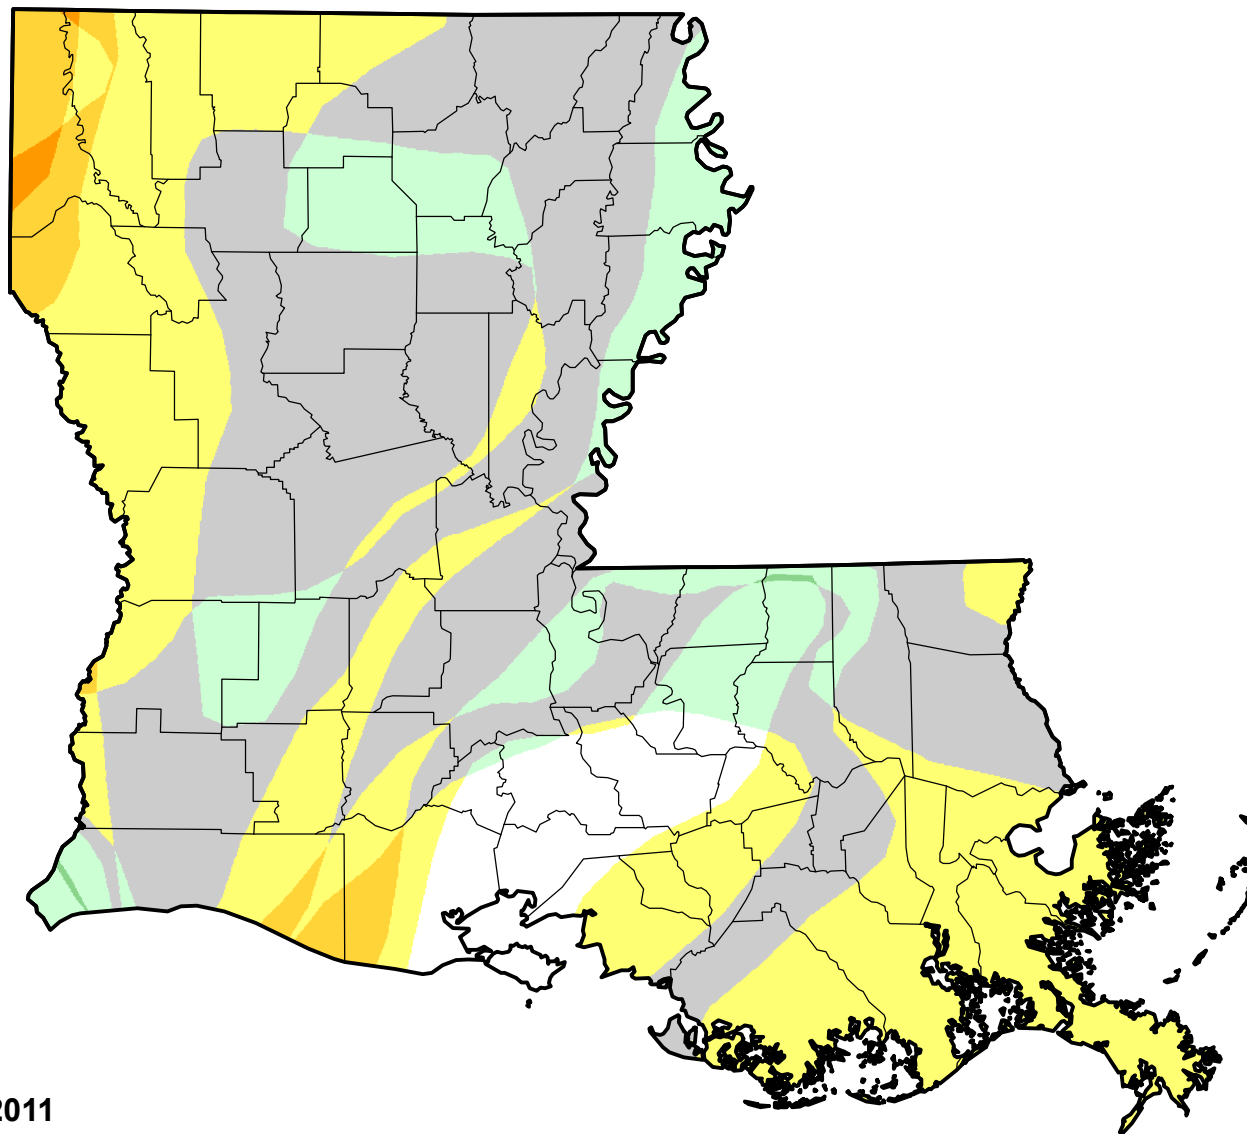

# U.S. Drought Monitor Class Change - Louisiana

## 8 Week

January 25, 2011  
compared to  
December 1, 2010

[droughtmonitor.unl.edu](http://droughtmonitor.unl.edu)

-  5 Class Degradation
-  4 Class Degradation
-  3 Class Degradation
-  2 Class Degradation
-  1 Class Degradation
-  No Change
-  1 Class Improvement
-  2 Class Improvement
-  3 Class Improvement
-  4 Class Improvement
-  5 Class Improvement