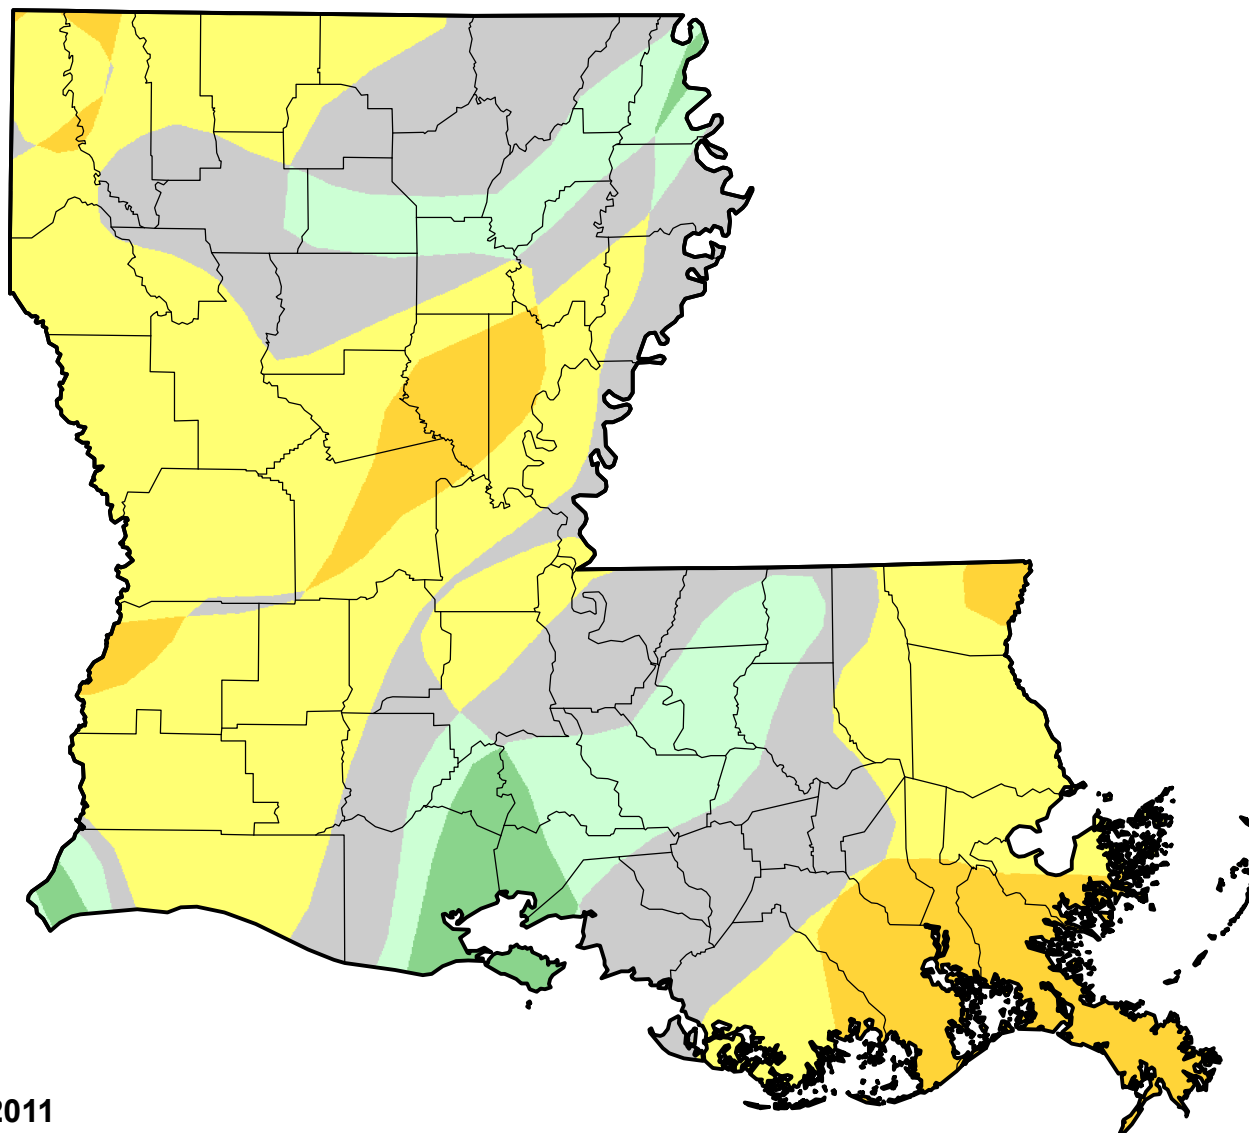

U.S. Drought Monitor Class Change - Louisiana

Start of Water Year

January 25, 2011
compared to
September 30, 2010

droughtmonitor.unl.edu

-  5 Class Degradation
-  4 Class Degradation
-  3 Class Degradation
-  2 Class Degradation
-  1 Class Degradation
-  No Change
-  1 Class Improvement
-  2 Class Improvement
-  3 Class Improvement
-  4 Class Improvement
-  5 Class Improvement