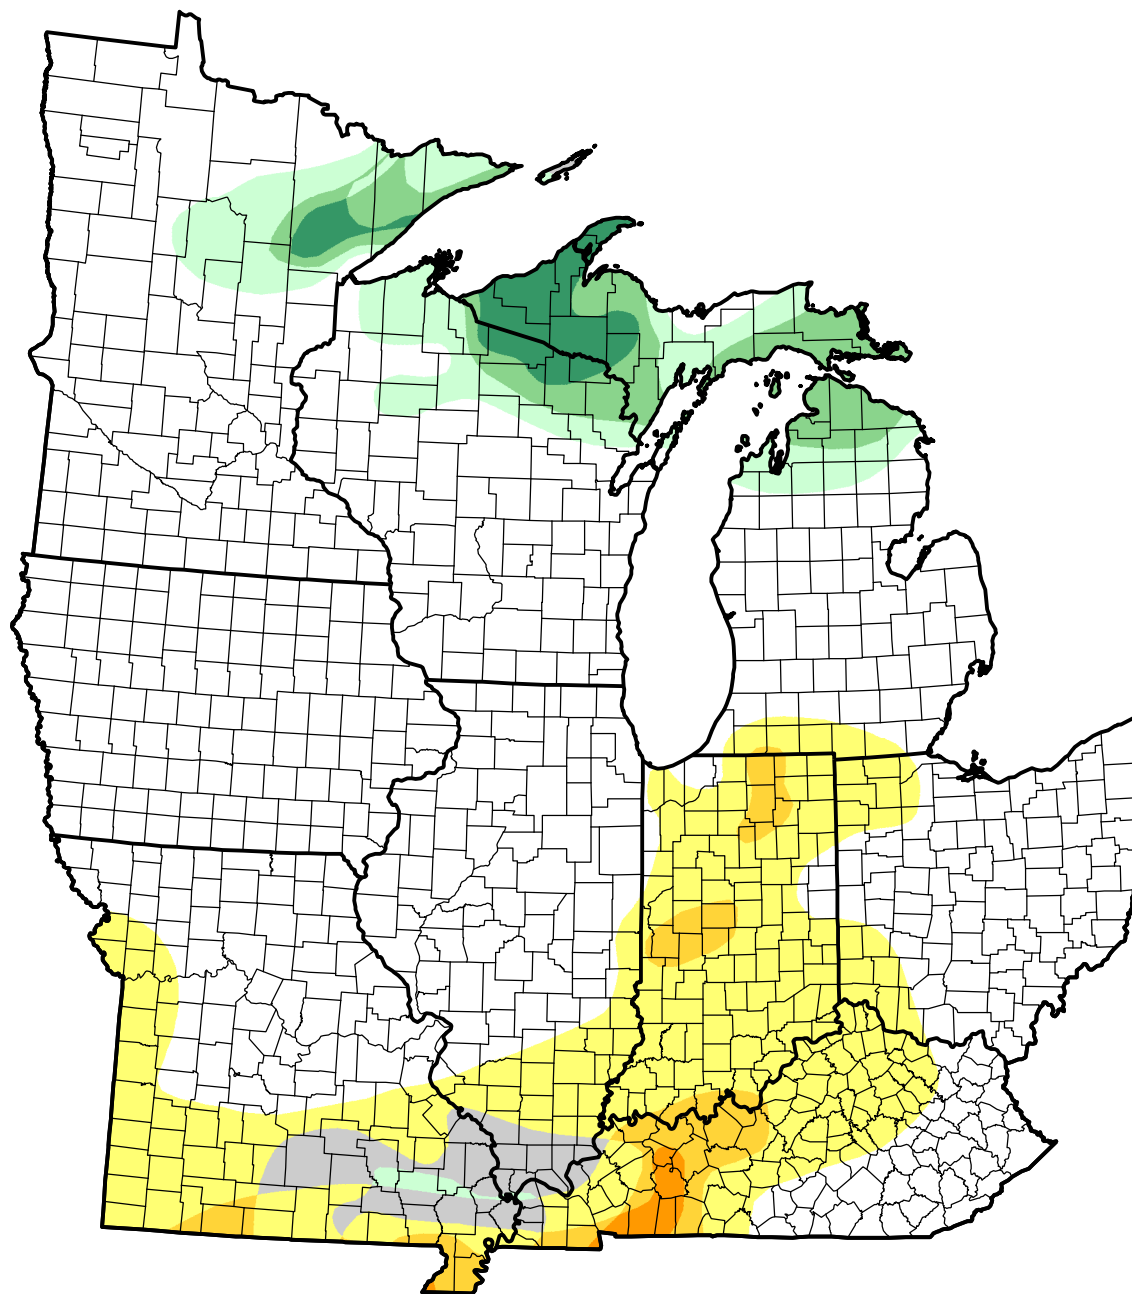

U.S. Drought Monitor Class Change - Midwest

26 Week

January 25, 2011
compared to
July 29, 2010

droughtmonitor.unl.edu

-  5 Class Degradation
-  4 Class Degradation
-  3 Class Degradation
-  2 Class Degradation
-  1 Class Degradation
-  No Change
-  1 Class Improvement
-  2 Class Improvement
-  3 Class Improvement
-  4 Class Improvement
-  5 Class Improvement