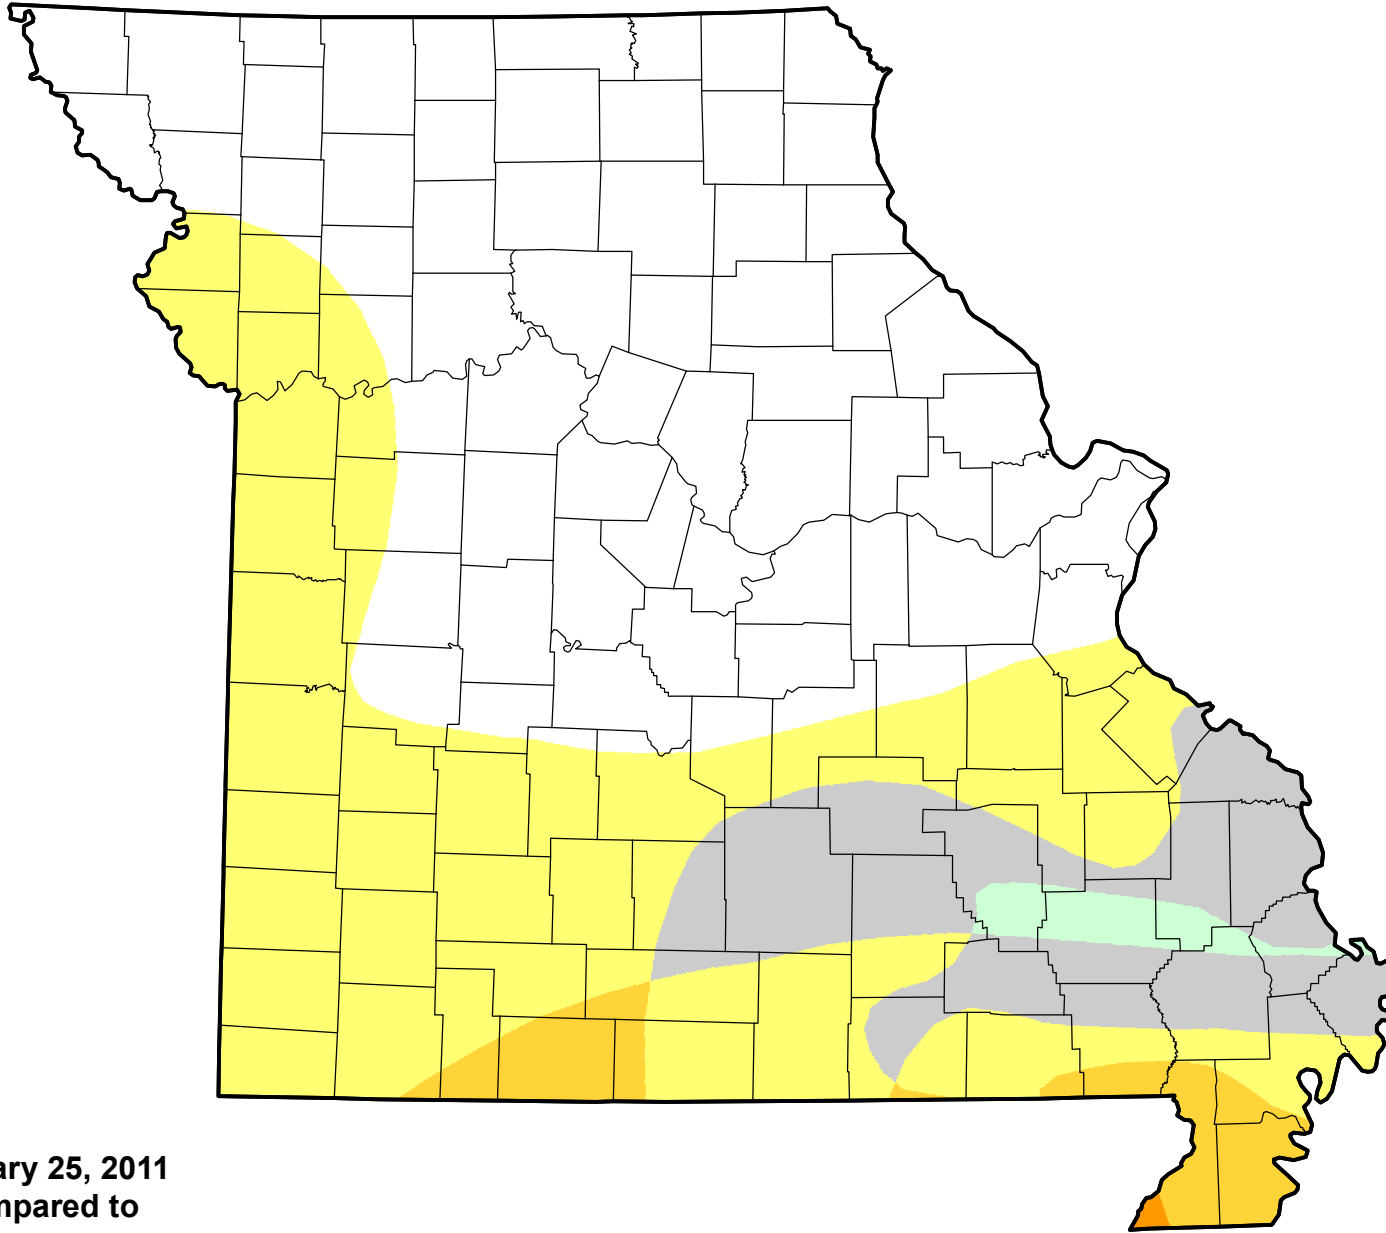

U.S. Drought Monitor Class Change - Missouri

26 Week

January 25, 2011
compared to
July 29, 2010

droughtmonitor.unl.edu

-  5 Class Degradation
-  4 Class Degradation
-  3 Class Degradation
-  2 Class Degradation
-  1 Class Degradation
-  No Change
-  1 Class Improvement
-  2 Class Improvement
-  3 Class Improvement
-  4 Class Improvement
-  5 Class Improvement