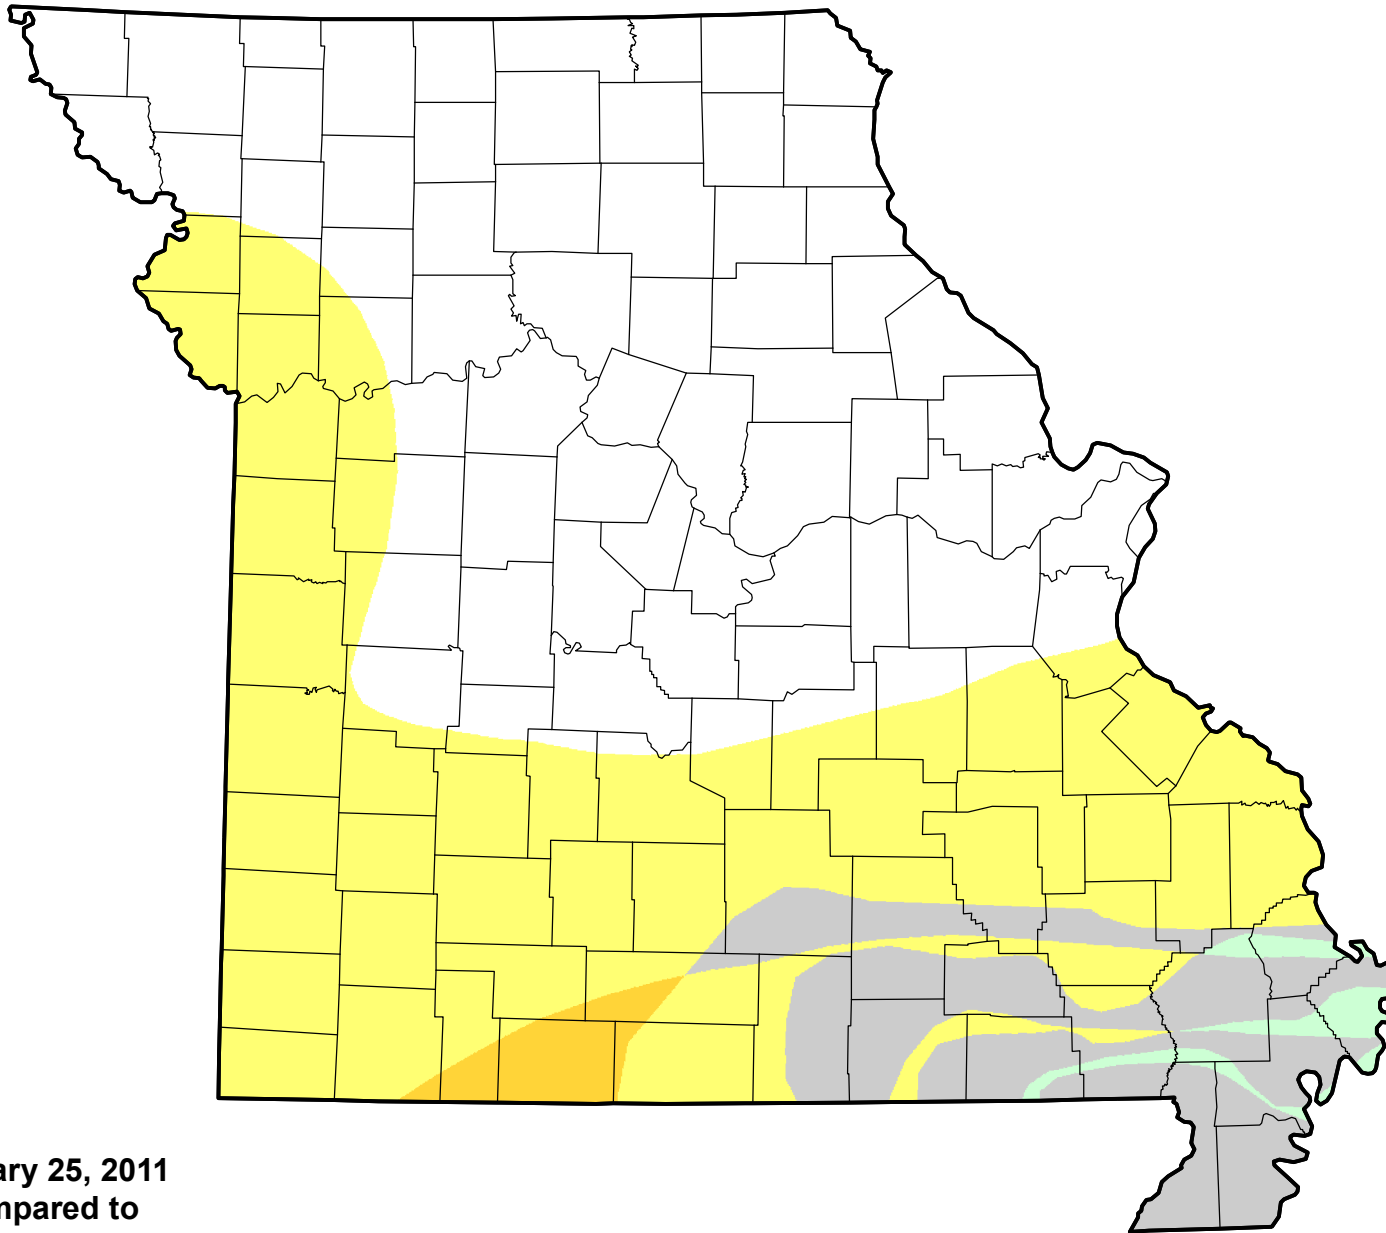

# U.S. Drought Monitor Class Change - Missouri

## 8 Week

January 25, 2011  
compared to  
December 1, 2010

[droughtmonitor.unl.edu](http://droughtmonitor.unl.edu)

-  5 Class Degradation
-  4 Class Degradation
-  3 Class Degradation
-  2 Class Degradation
-  1 Class Degradation
-  No Change
-  1 Class Improvement
-  2 Class Improvement
-  3 Class Improvement
-  4 Class Improvement
-  5 Class Improvement