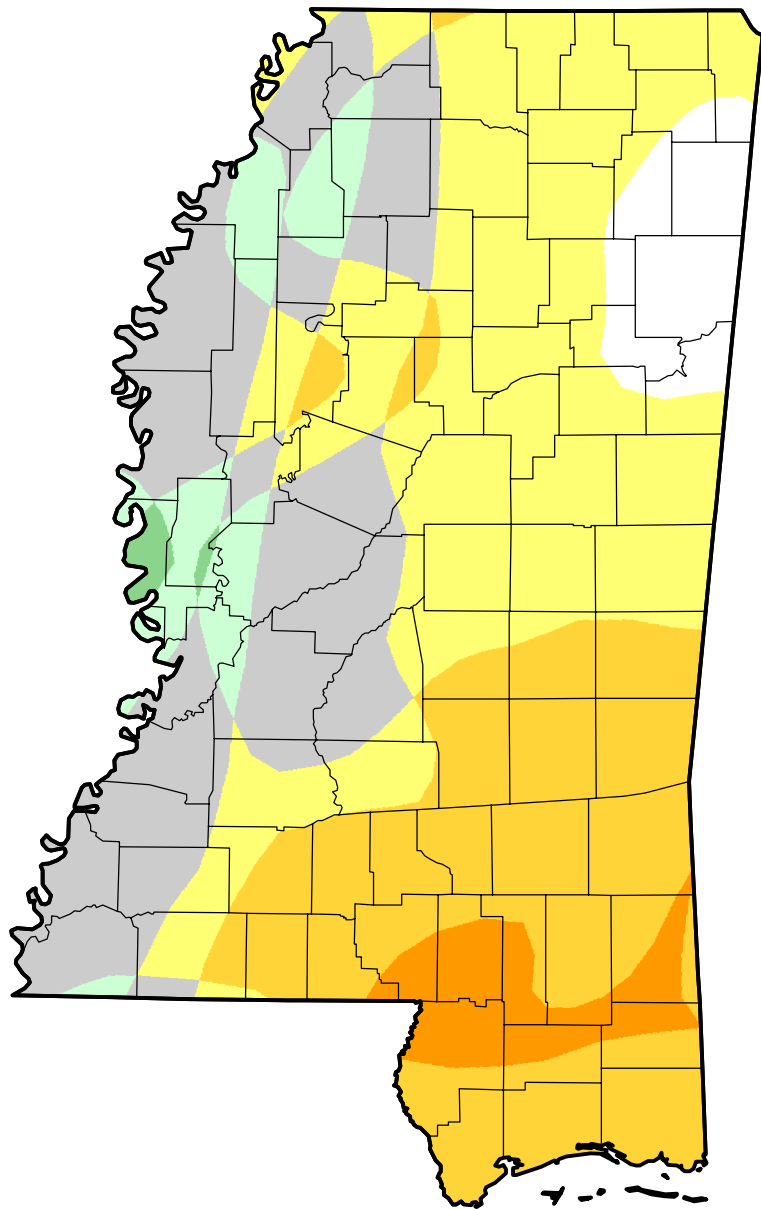

U.S. Drought Monitor Class Change - Mississippi

26 Week

January 25, 2011
compared to
July 29, 2010

-  5 Class Degradation
-  4 Class Degradation
-  3 Class Degradation
-  2 Class Degradation
-  1 Class Degradation
-  No Change
-  1 Class Improvement
-  2 Class Improvement
-  3 Class Improvement
-  4 Class Improvement
-  5 Class Improvement