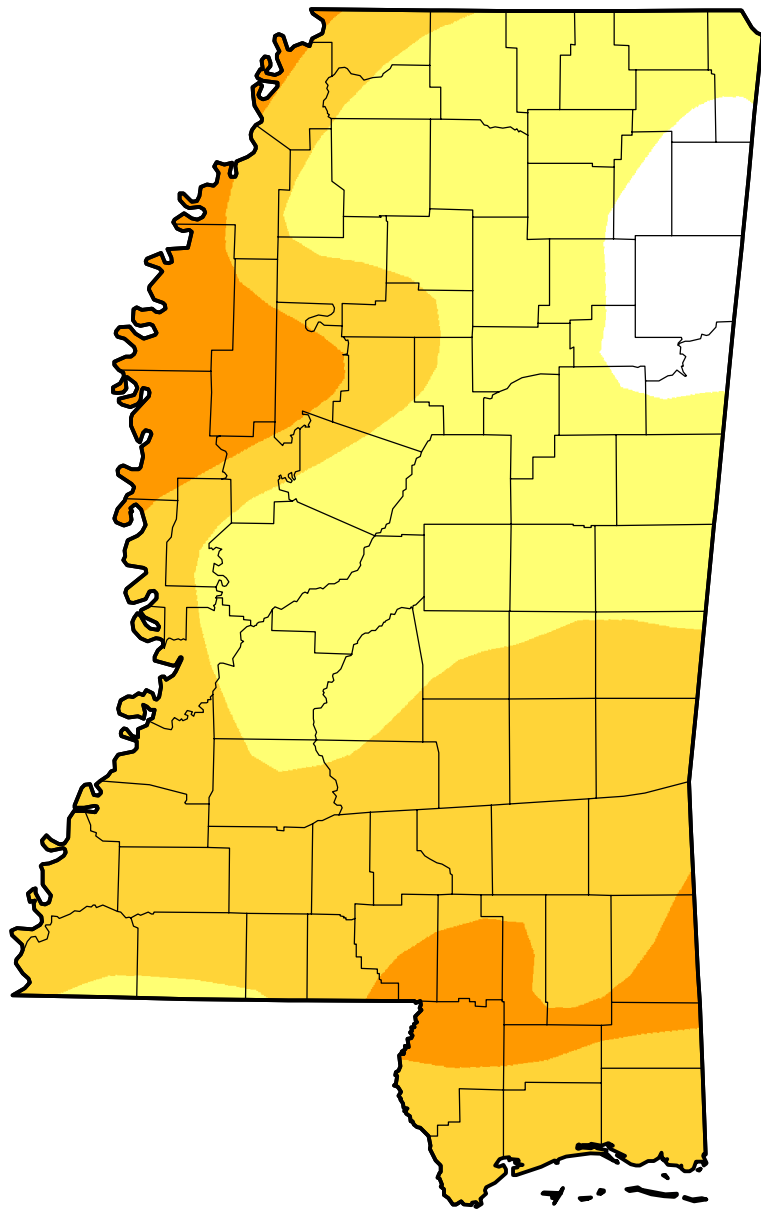

U.S. Drought Monitor Class Change - Mississippi

52 Week

January 25, 2011
compared to
January 28, 2010

-  5 Class Degradation
-  4 Class Degradation
-  3 Class Degradation
-  2 Class Degradation
-  1 Class Degradation
-  No Change
-  1 Class Improvement
-  2 Class Improvement
-  3 Class Improvement
-  4 Class Improvement
-  5 Class Improvement