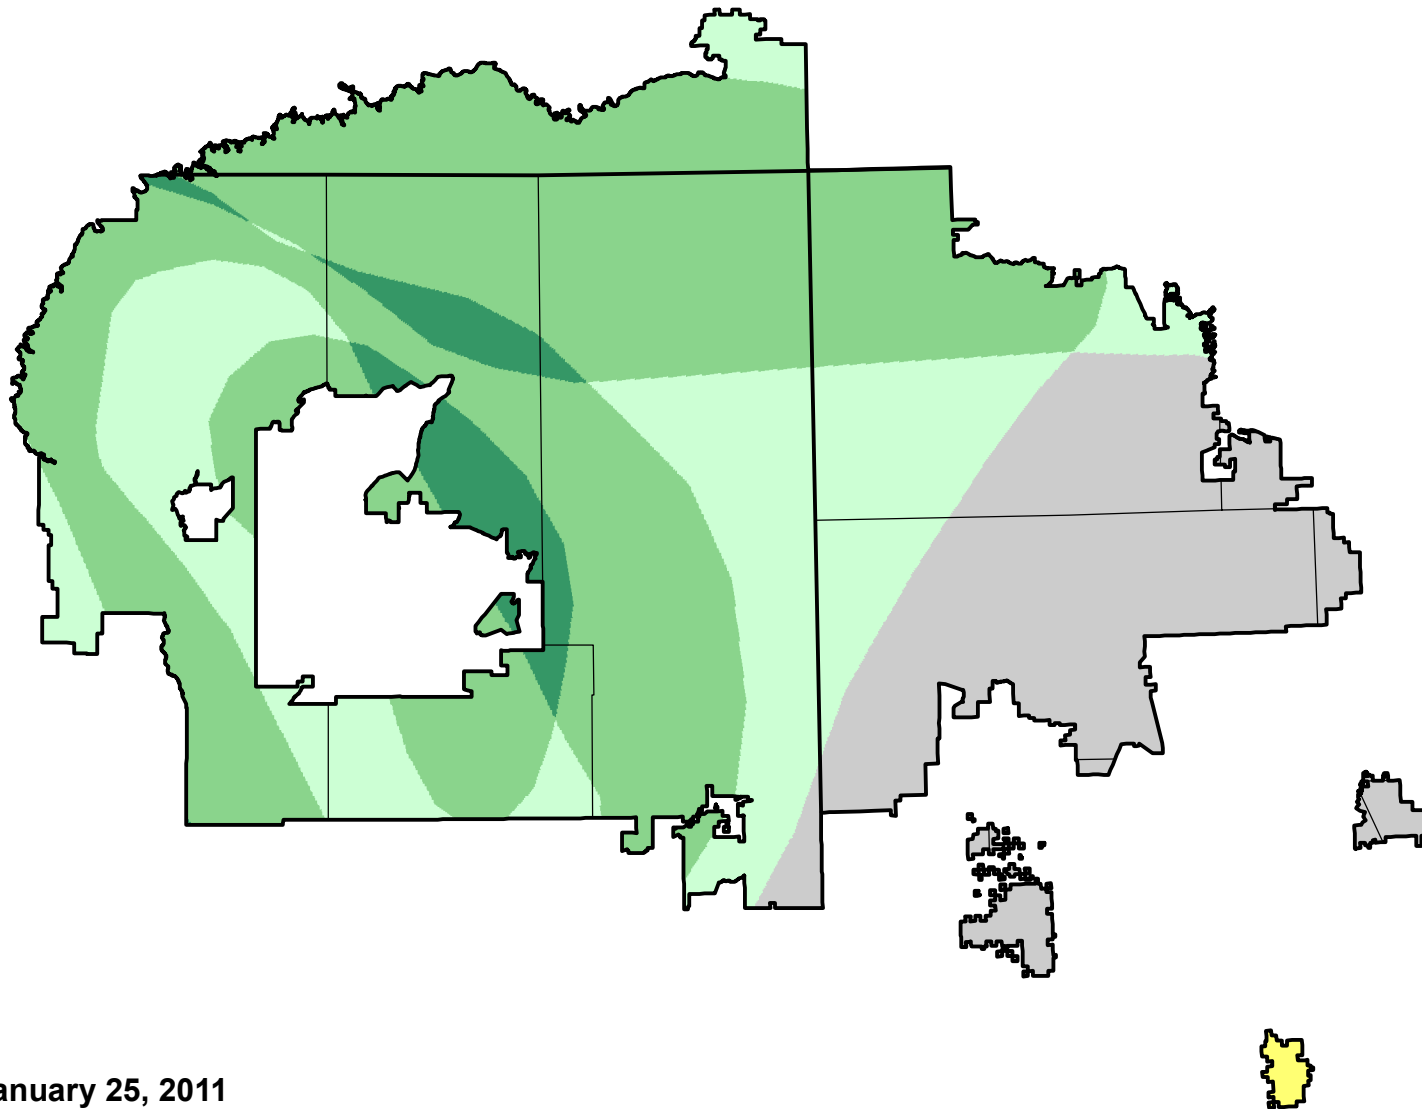

# U.S. Drought Monitor Class Change - Navajo

52 Week

January 25, 2011  
compared to  
January 28, 2010

[droughtmonitor.unl.edu](http://droughtmonitor.unl.edu)

- |   |                     |
|---|---------------------|
|  | 5 Class Degradation |
|  | 4 Class Degradation |
|  | 3 Class Degradation |
|  | 2 Class Degradation |
|  | 1 Class Degradation |
|  | No Change           |
|  | 1 Class Improvement |
|  | 2 Class Improvement |
|  | 3 Class Improvement |
|  | 4 Class Improvement |
|  | 5 Class Improvement |