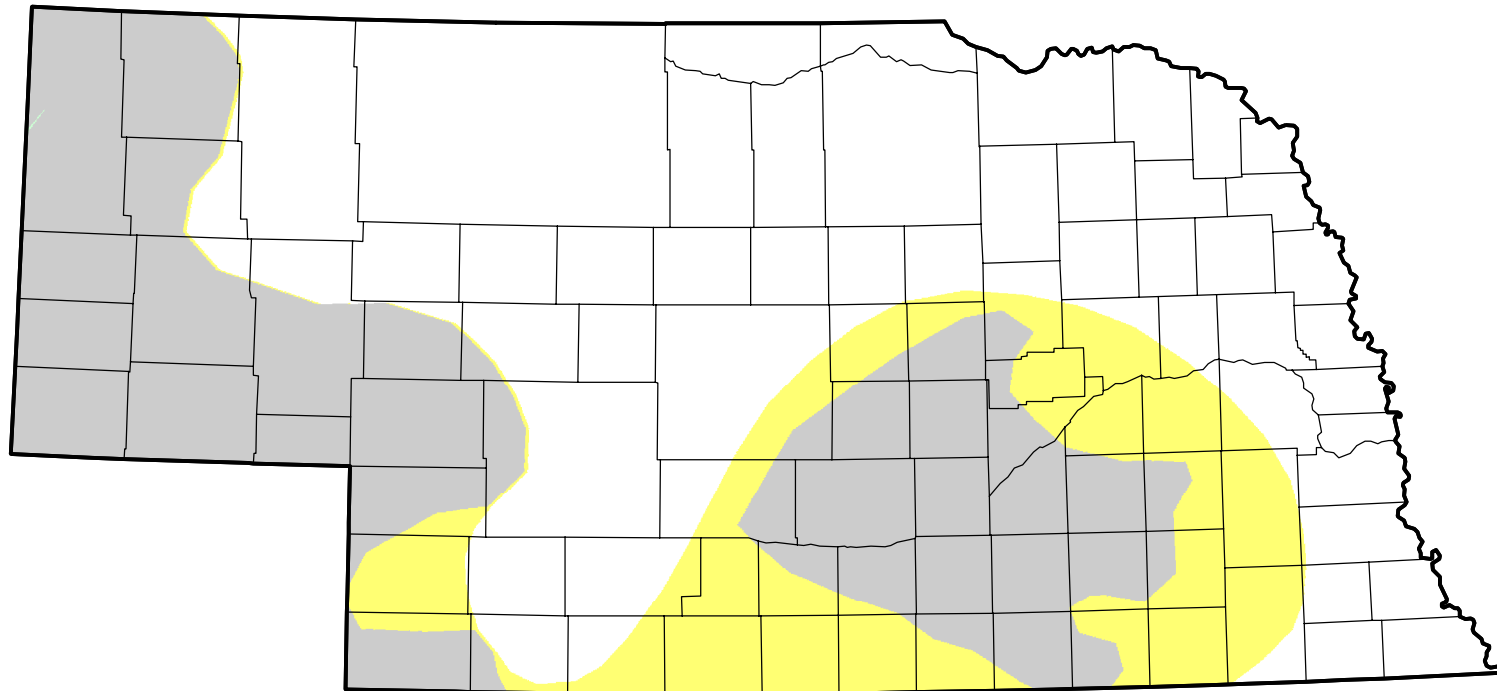

U.S. Drought Monitor Class Change - Nebraska

13 Week

January 25, 2011
compared to
October 28, 2010

droughtmonitor.unl.edu

- 5 Class Degradation
- 4 Class Degradation
- 3 Class Degradation
- 2 Class Degradation
- 1 Class Degradation
- No Change
- 1 Class Improvement
- 2 Class Improvement
- 3 Class Improvement
- 4 Class Improvement
- 5 Class Improvement