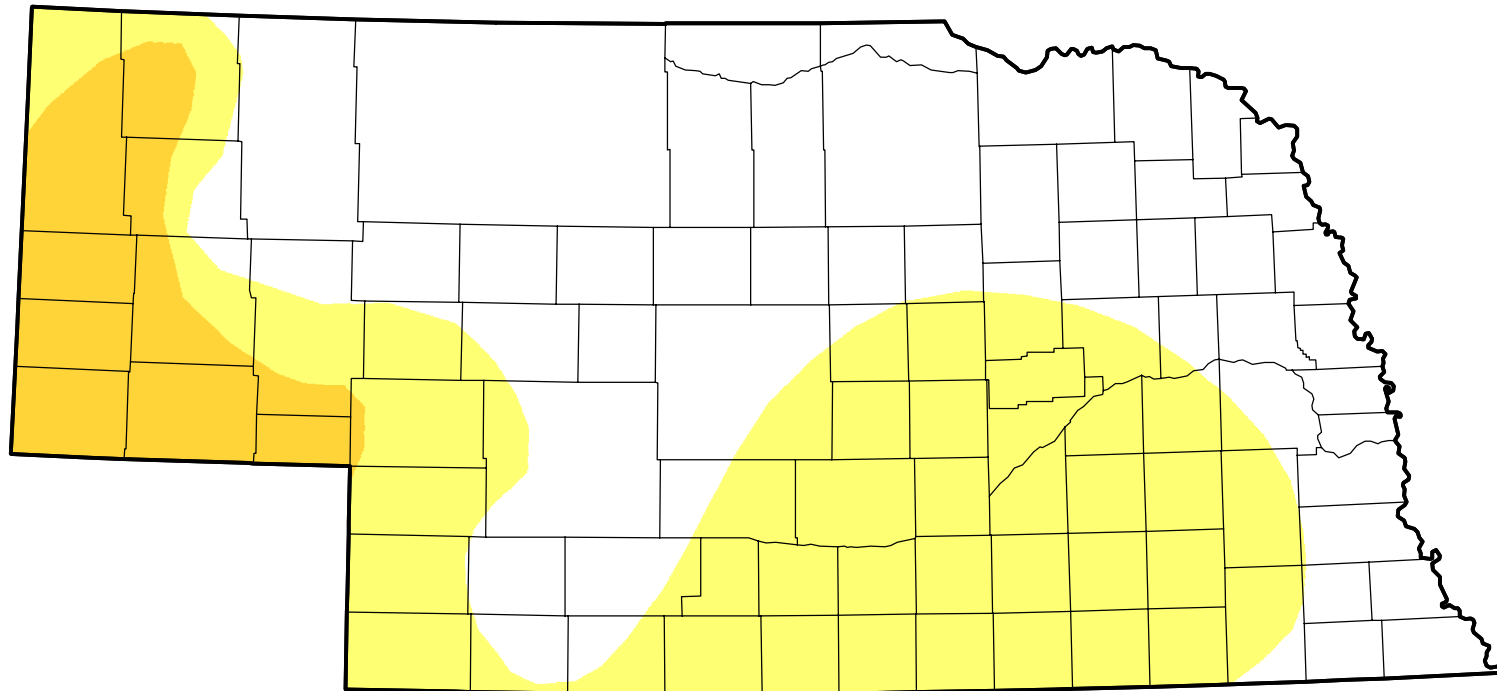

# U.S. Drought Monitor Class Change - Nebraska

## 26 Week

January 25, 2011  
compared to  
July 29, 2010

[droughtmonitor.unl.edu](http://droughtmonitor.unl.edu)