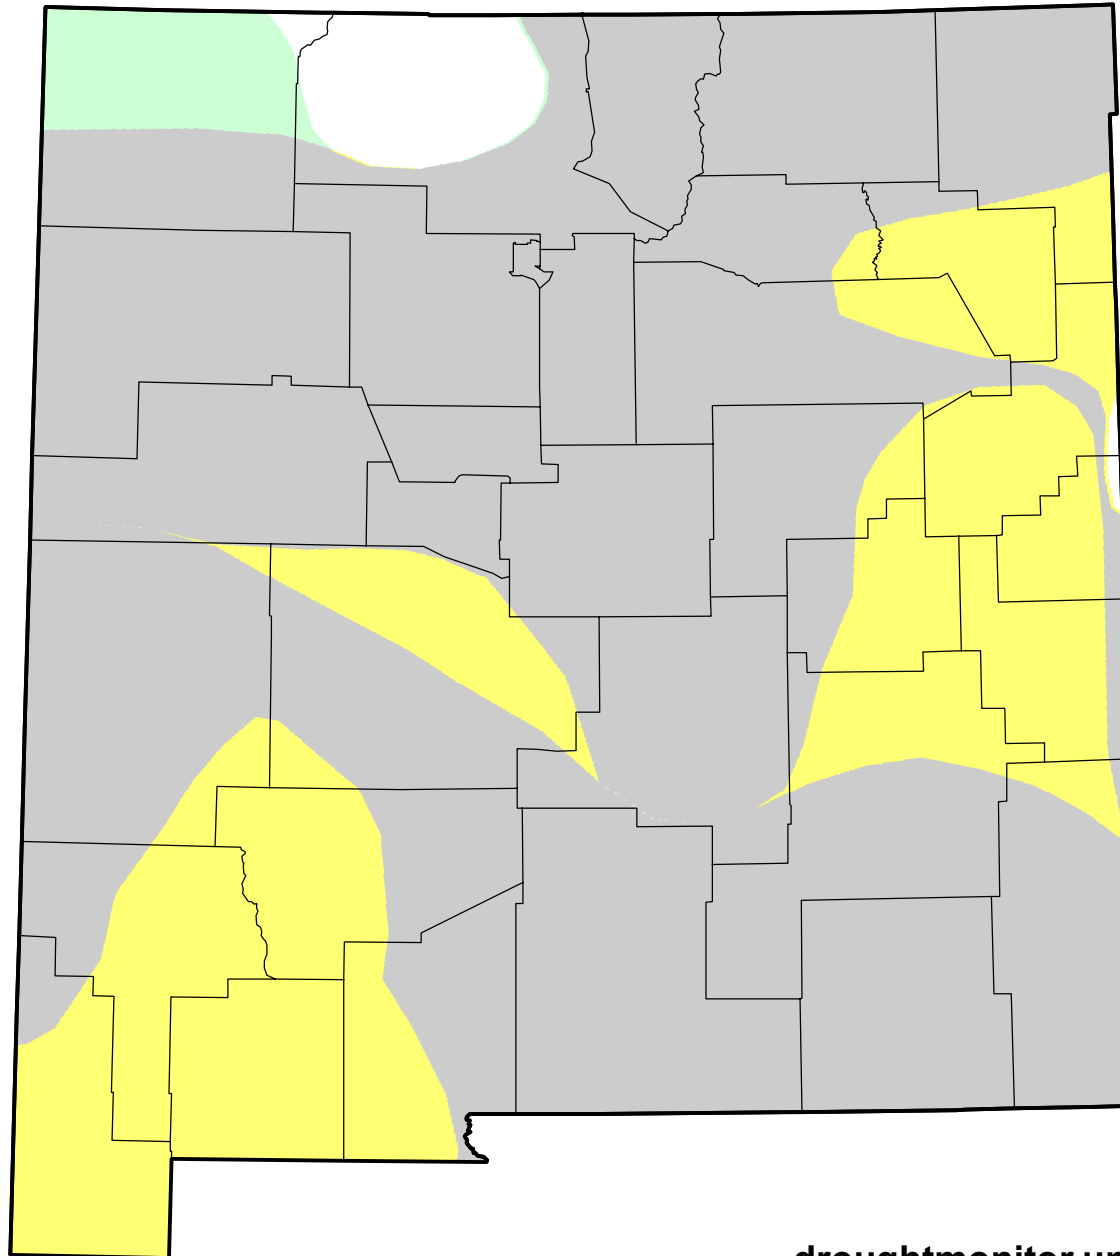

U.S. Drought Monitor Class Change - New Mexico

4 Week

January 25, 2011
compared to
December 30, 2010

-  5 Class Degradation
-  4 Class Degradation
-  3 Class Degradation
-  2 Class Degradation
-  1 Class Degradation
-  No Change
-  1 Class Improvement
-  2 Class Improvement
-  3 Class Improvement
-  4 Class Improvement
-  5 Class Improvement