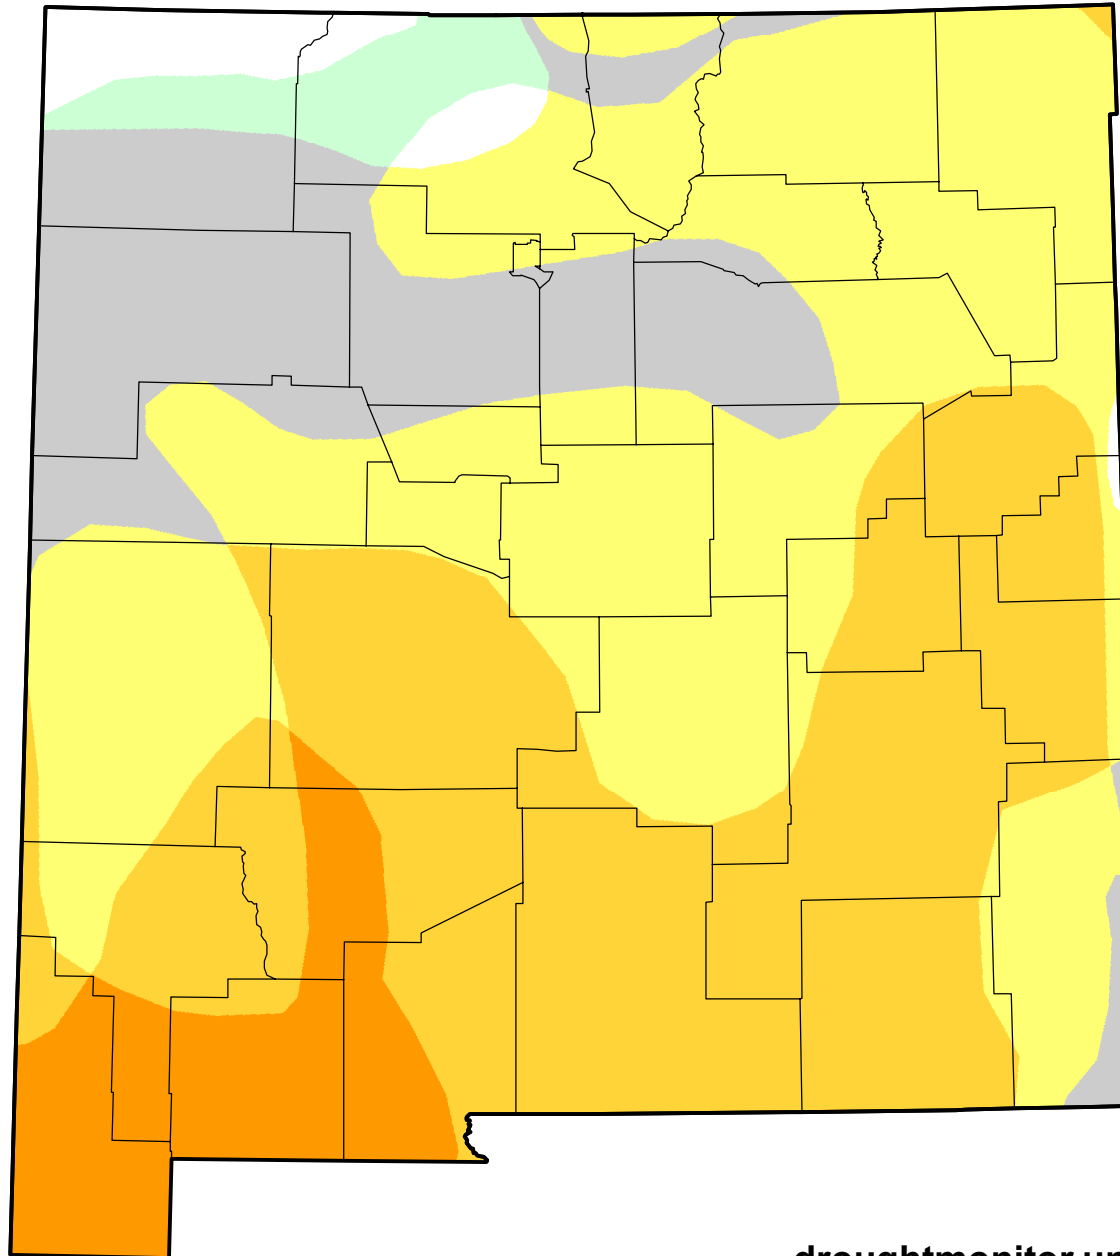

U.S. Drought Monitor Class Change - New Mexico

8 Week

January 25, 2011
compared to
December 1, 2010

droughtmonitor.unl.edu

-  5 Class Degradation
-  4 Class Degradation
-  3 Class Degradation
-  2 Class Degradation
-  1 Class Degradation
-  No Change
-  1 Class Improvement
-  2 Class Improvement
-  3 Class Improvement
-  4 Class Improvement
-  5 Class Improvement