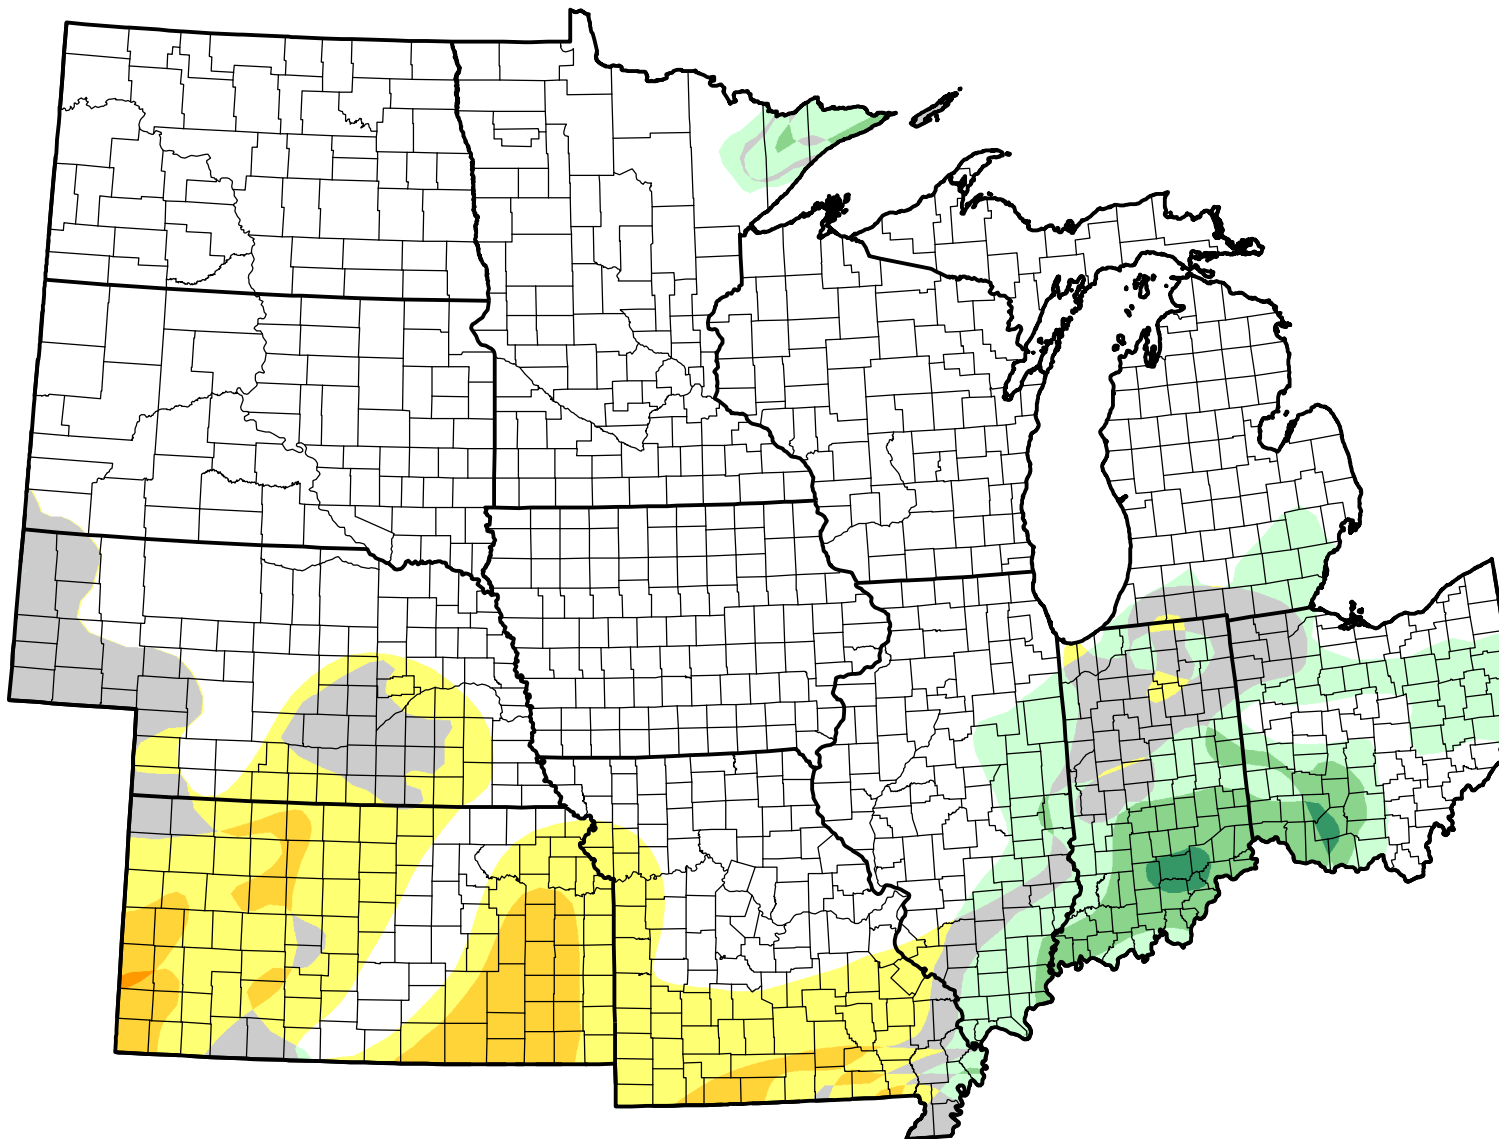

U.S. Drought Monitor Class Change - U2U North Central States 13 Week

January 25, 2011
compared to
October 28, 2010

droughtmonitor.unl.edu

- 5 Class Degradation
- 4 Class Degradation
- 3 Class Degradation
- 2 Class Degradation
- 1 Class Degradation
- No Change
- 1 Class Improvement
- 2 Class Improvement
- 3 Class Improvement
- 4 Class Improvement
- 5 Class Improvement