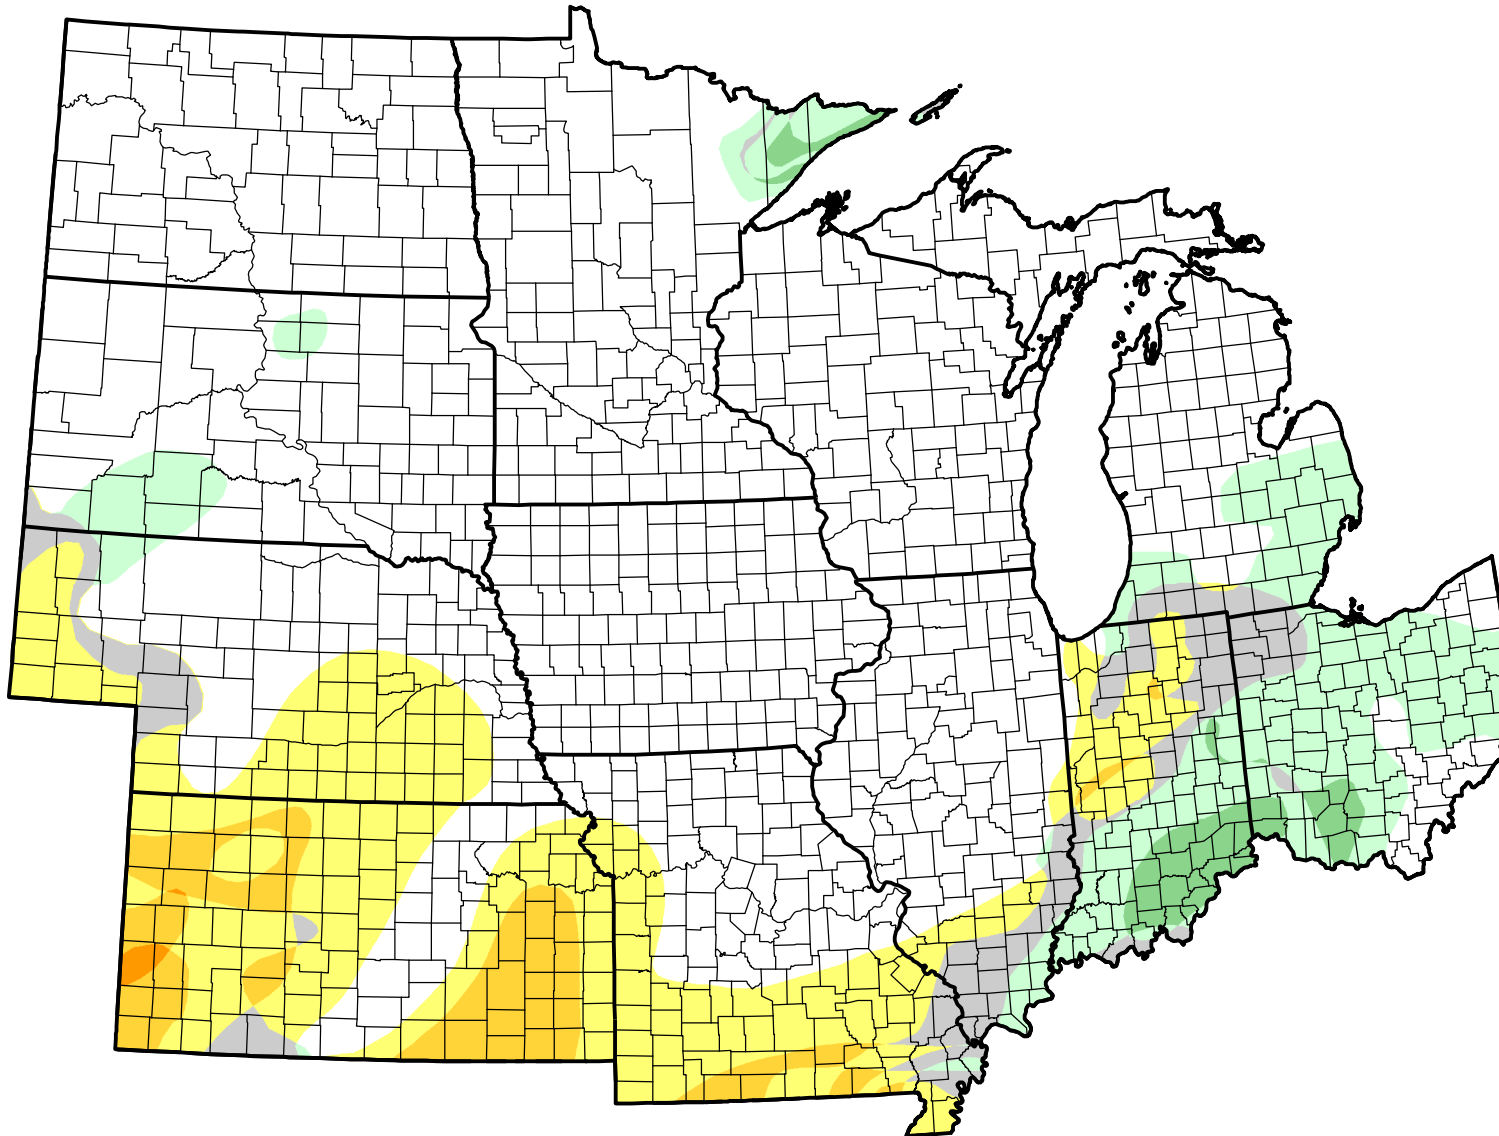

U.S. Drought Monitor Class Change - U2U North Central States

Start of Water Year

January 25, 2011
compared to
September 30, 2010

droughtmonitor.unl.edu