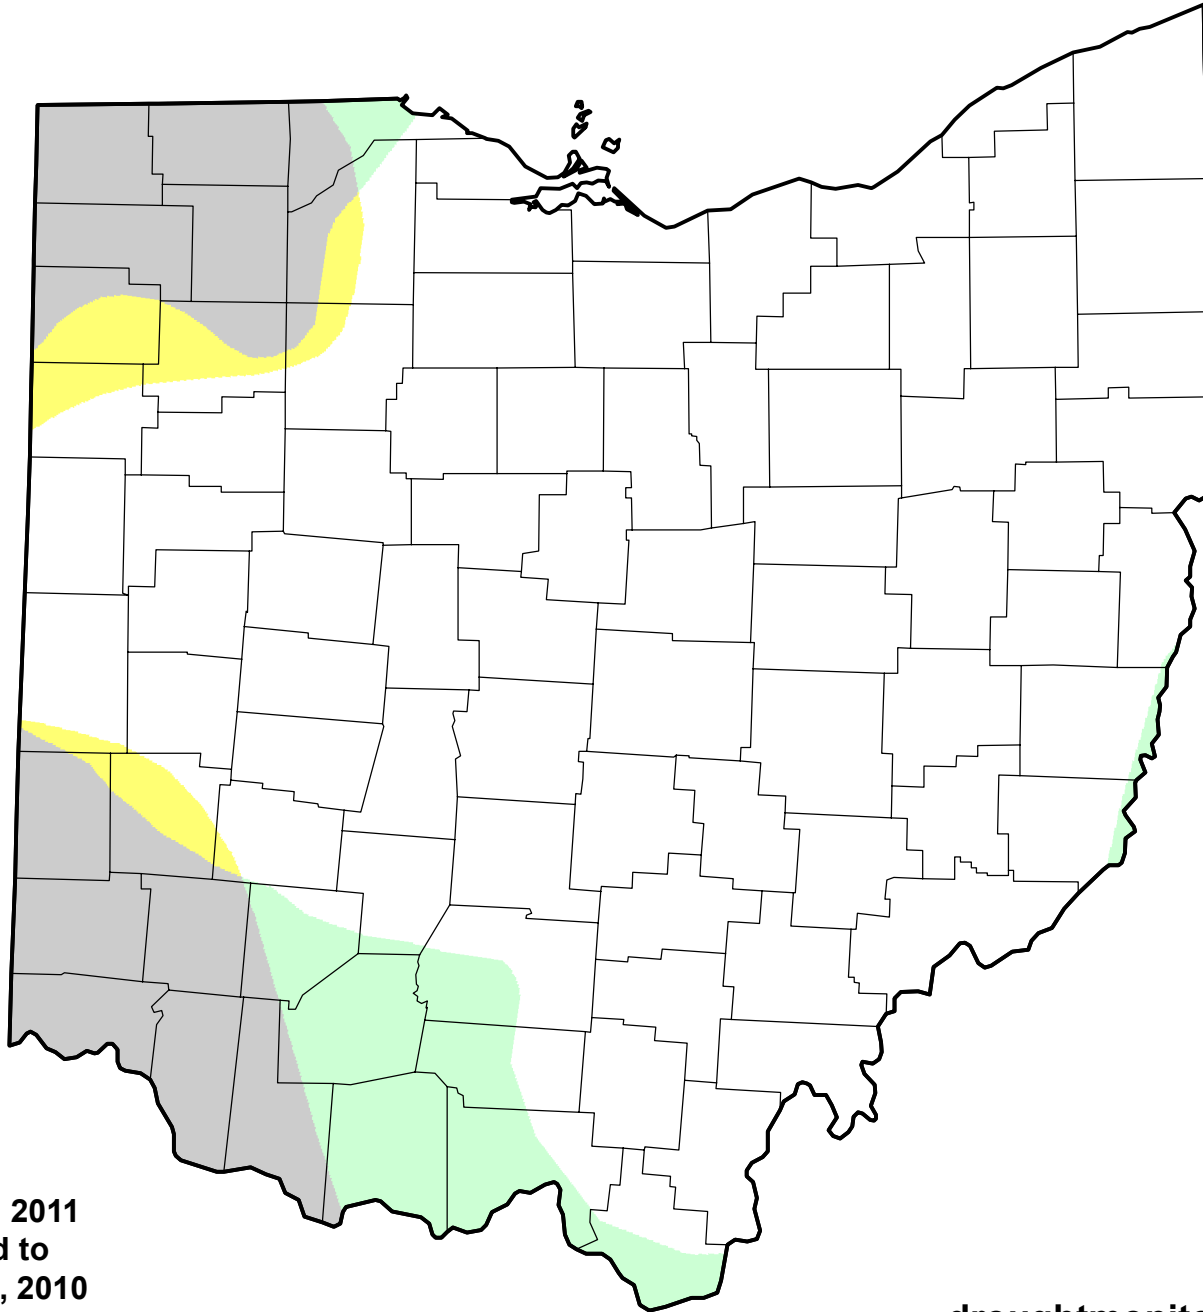

U.S. Drought Monitor Class Change - Ohio

8 Week

January 25, 2011
compared to
December 1, 2010

droughtmonitor.unl.edu

- | | |
|---|---------------------|
|  | 5 Class Degradation |
|  | 4 Class Degradation |
|  | 3 Class Degradation |
|  | 2 Class Degradation |
|  | 1 Class Degradation |
|  | No Change |
|  | 1 Class Improvement |
|  | 2 Class Improvement |
|  | 3 Class Improvement |
|  | 4 Class Improvement |
|  | 5 Class Improvement |