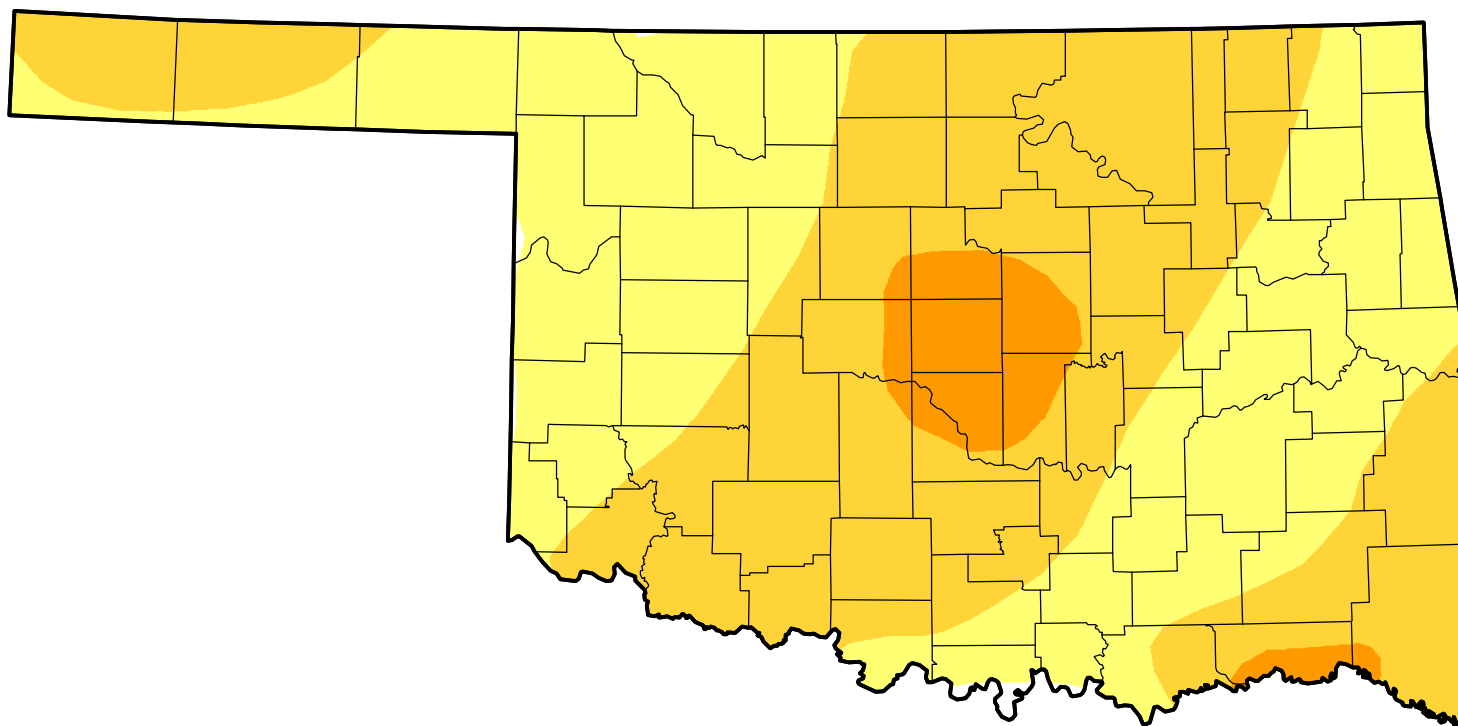

U.S. Drought Monitor Class Change - Oklahoma

52 Week

January 25, 2011
compared to
January 28, 2010

droughtmonitor.unl.edu

- | | |
|---|---------------------|
|  | 5 Class Degradation |
|  | 4 Class Degradation |
|  | 3 Class Degradation |
|  | 2 Class Degradation |
|  | 1 Class Degradation |
|  | No Change |
|  | 1 Class Improvement |
|  | 2 Class Improvement |
|  | 3 Class Improvement |
|  | 4 Class Improvement |
|  | 5 Class Improvement |