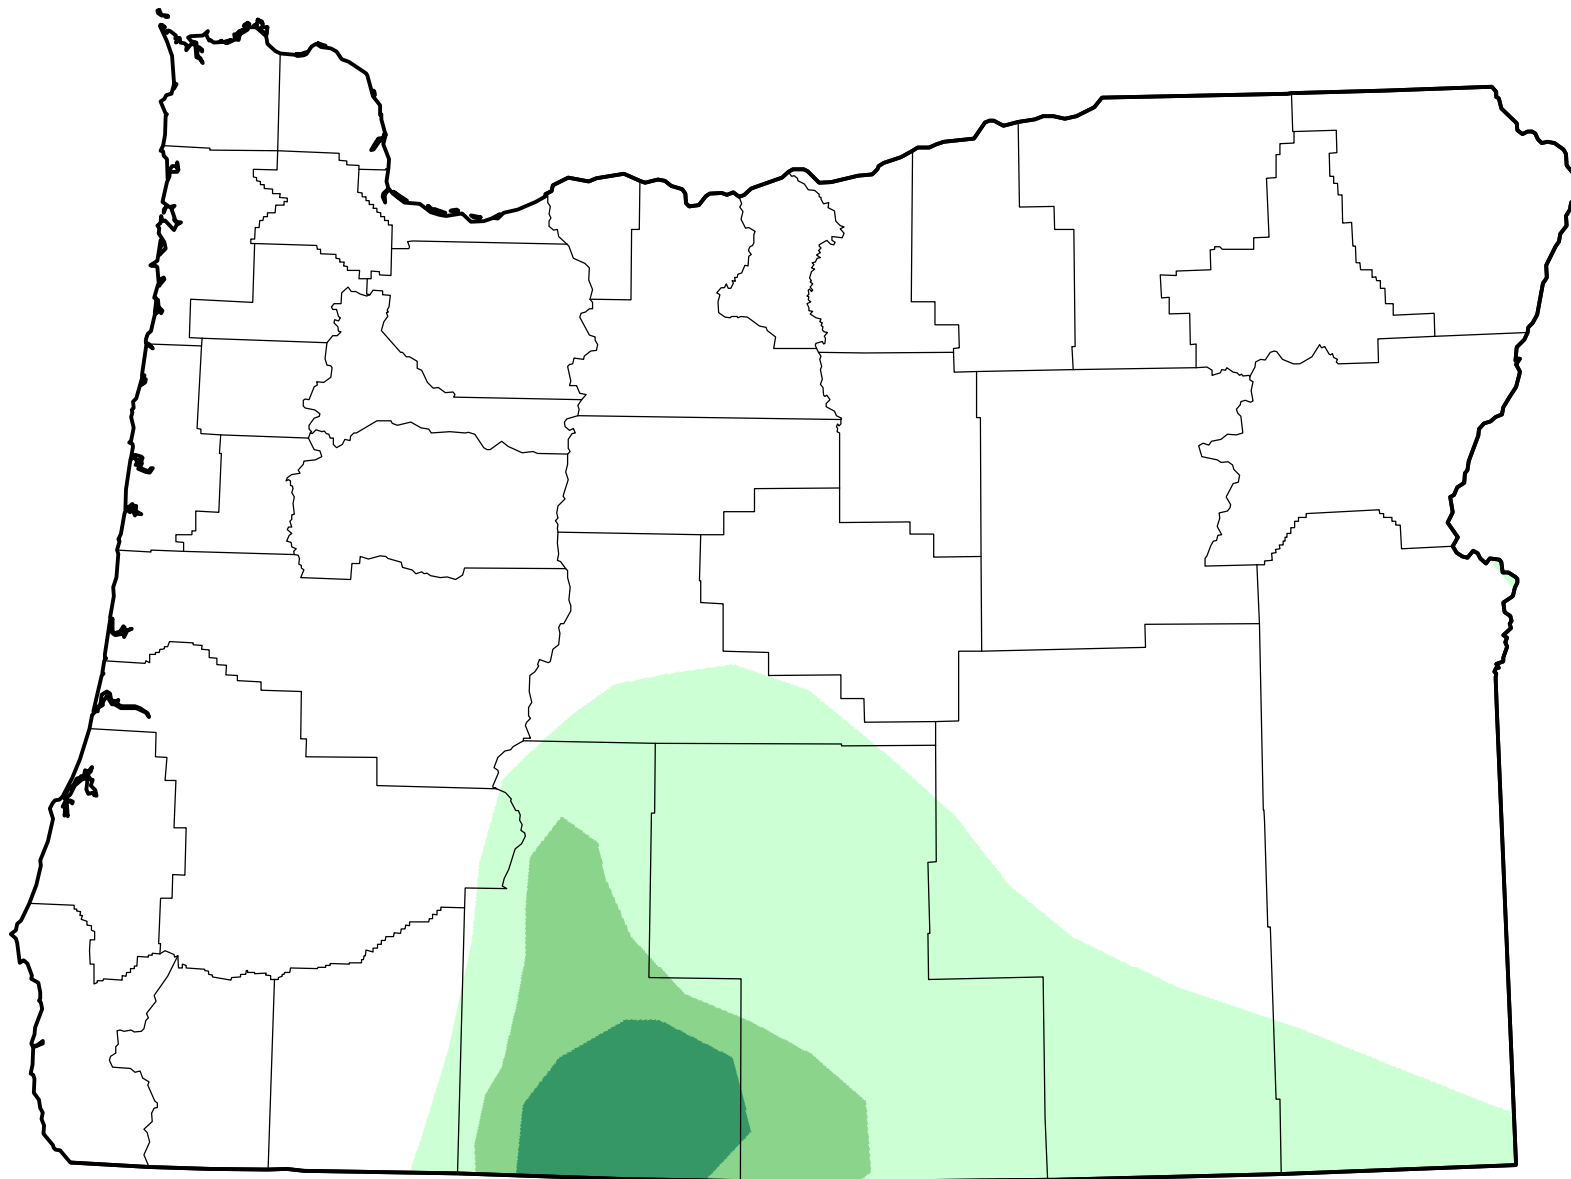

U.S. Drought Monitor Class Change - Oregon

13 Week

January 25, 2011
compared to
October 28, 2010

droughtmonitor.unl.edu