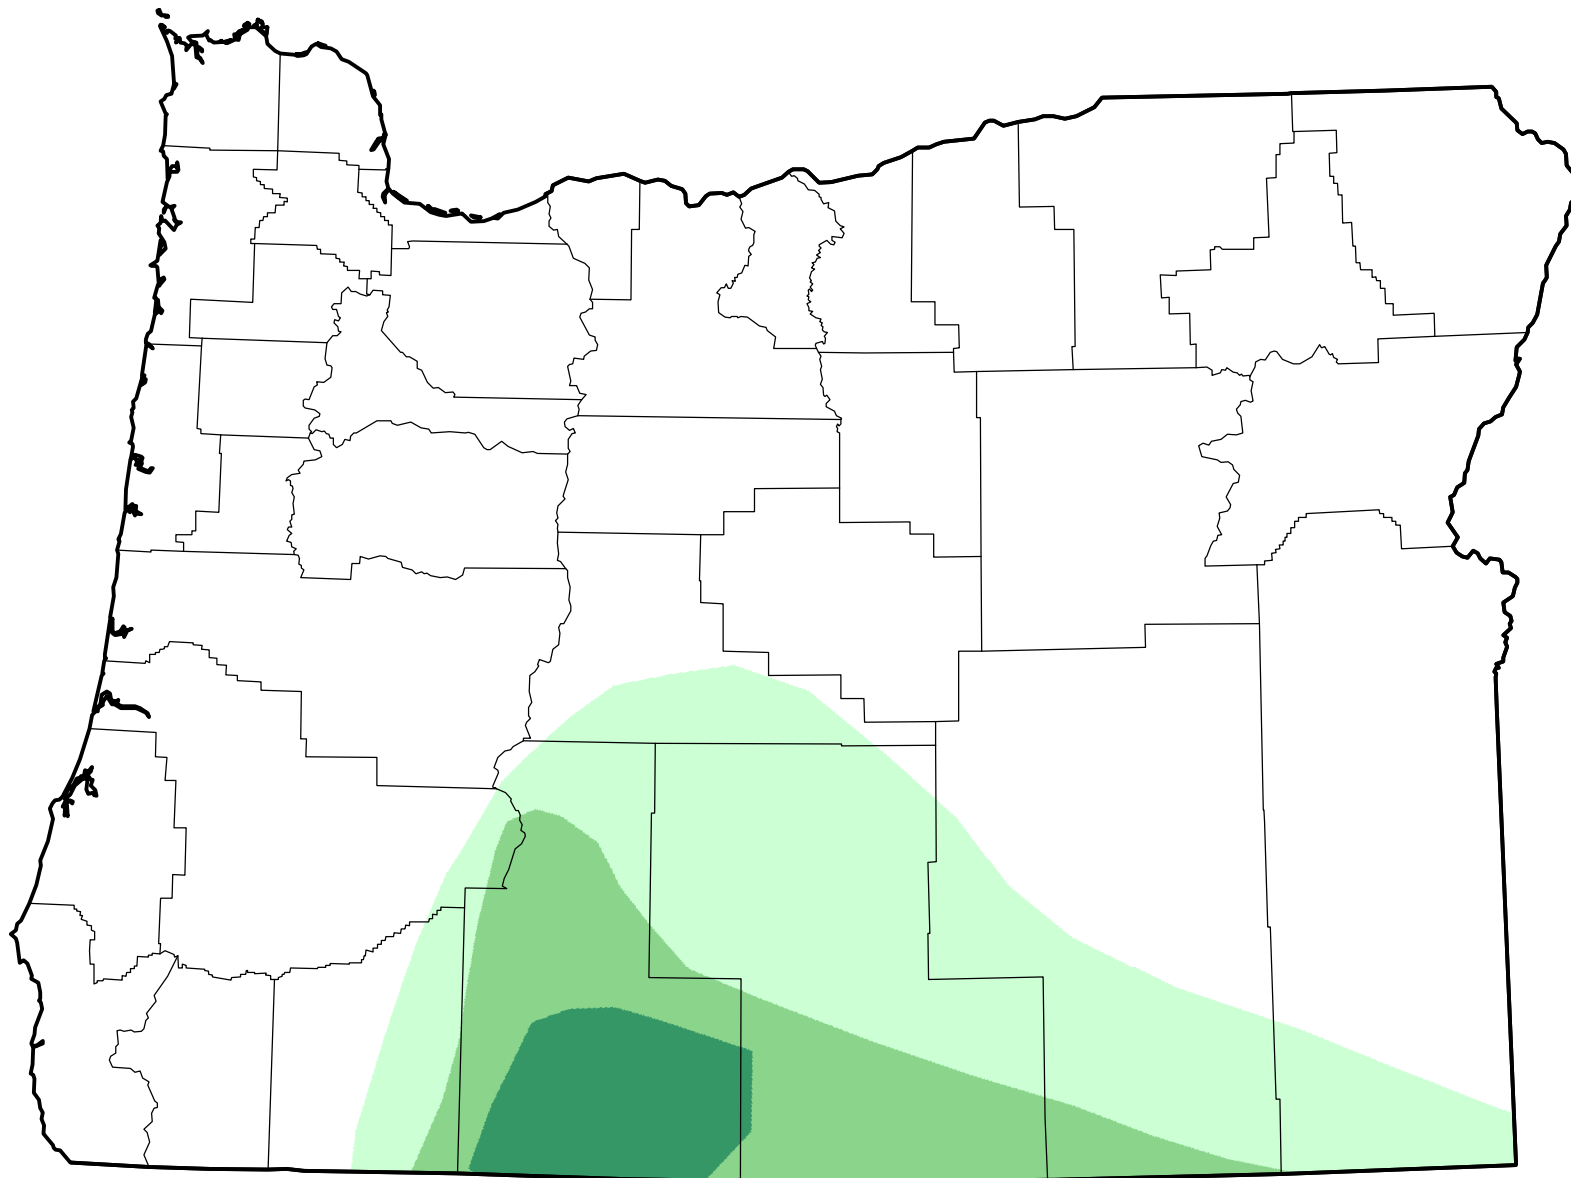

U.S. Drought Monitor Class Change - Oregon

Start of Water Year

January 25, 2011
compared to
September 30, 2010

droughtmonitor.unl.edu