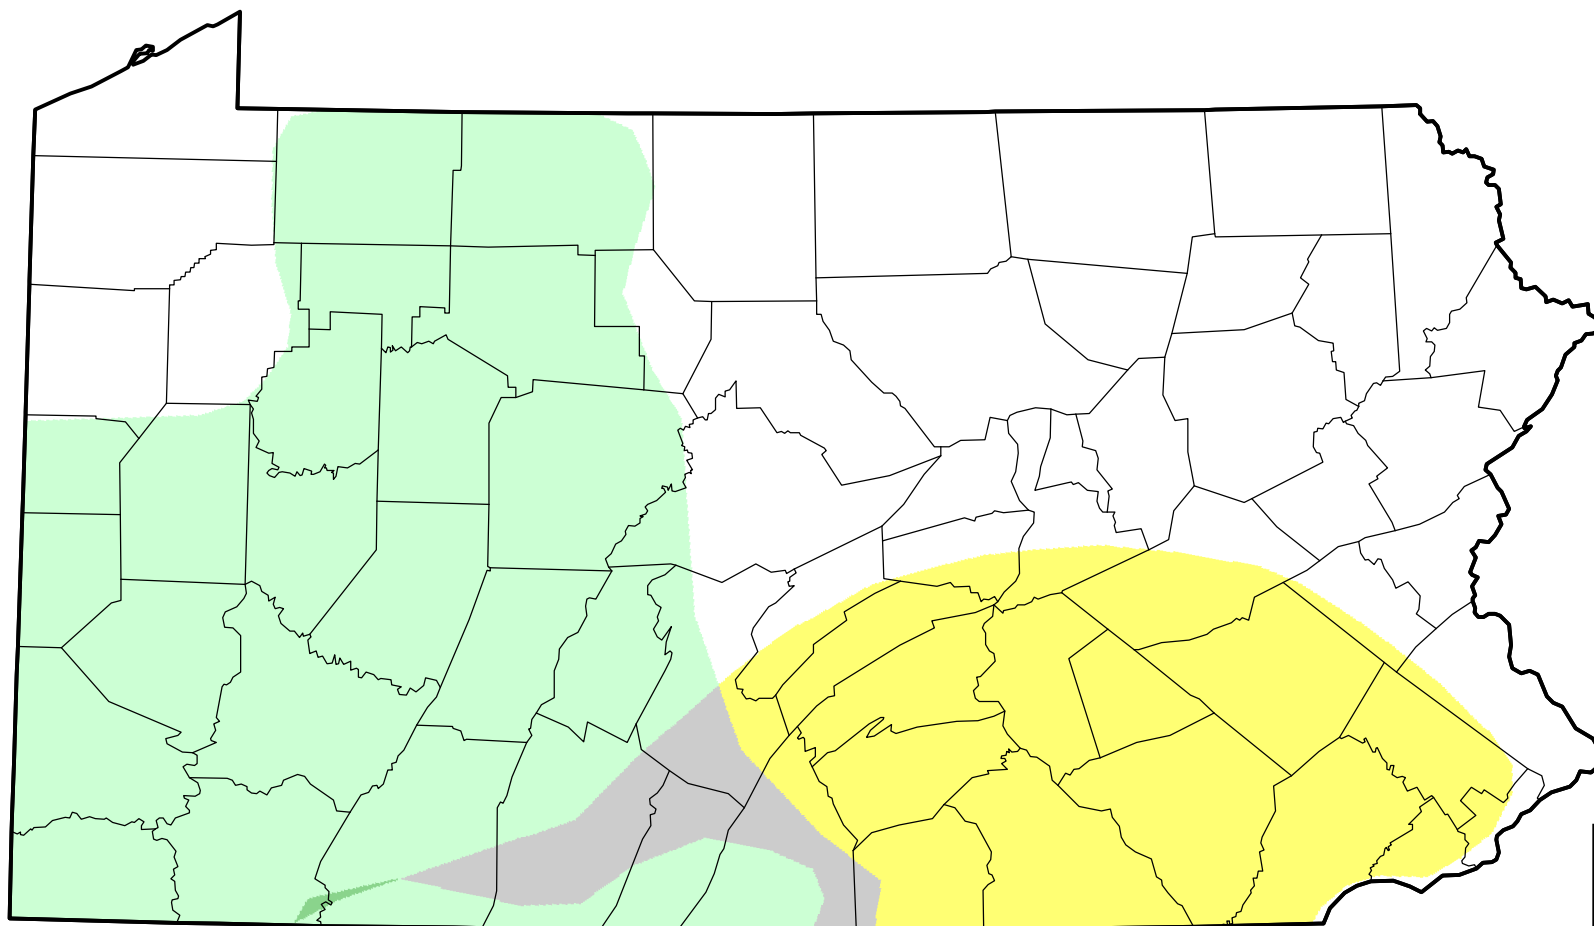

U.S. Drought Monitor Class Change - Pennsylvania

13 Week

January 25, 2011
compared to
October 28, 2010

droughtmonitor.unl.edu

-  5 Class Degradation
-  4 Class Degradation
-  3 Class Degradation
-  2 Class Degradation
-  1 Class Degradation
-  No Change
-  1 Class Improvement
-  2 Class Improvement
-  3 Class Improvement
-  4 Class Improvement
-  5 Class Improvement