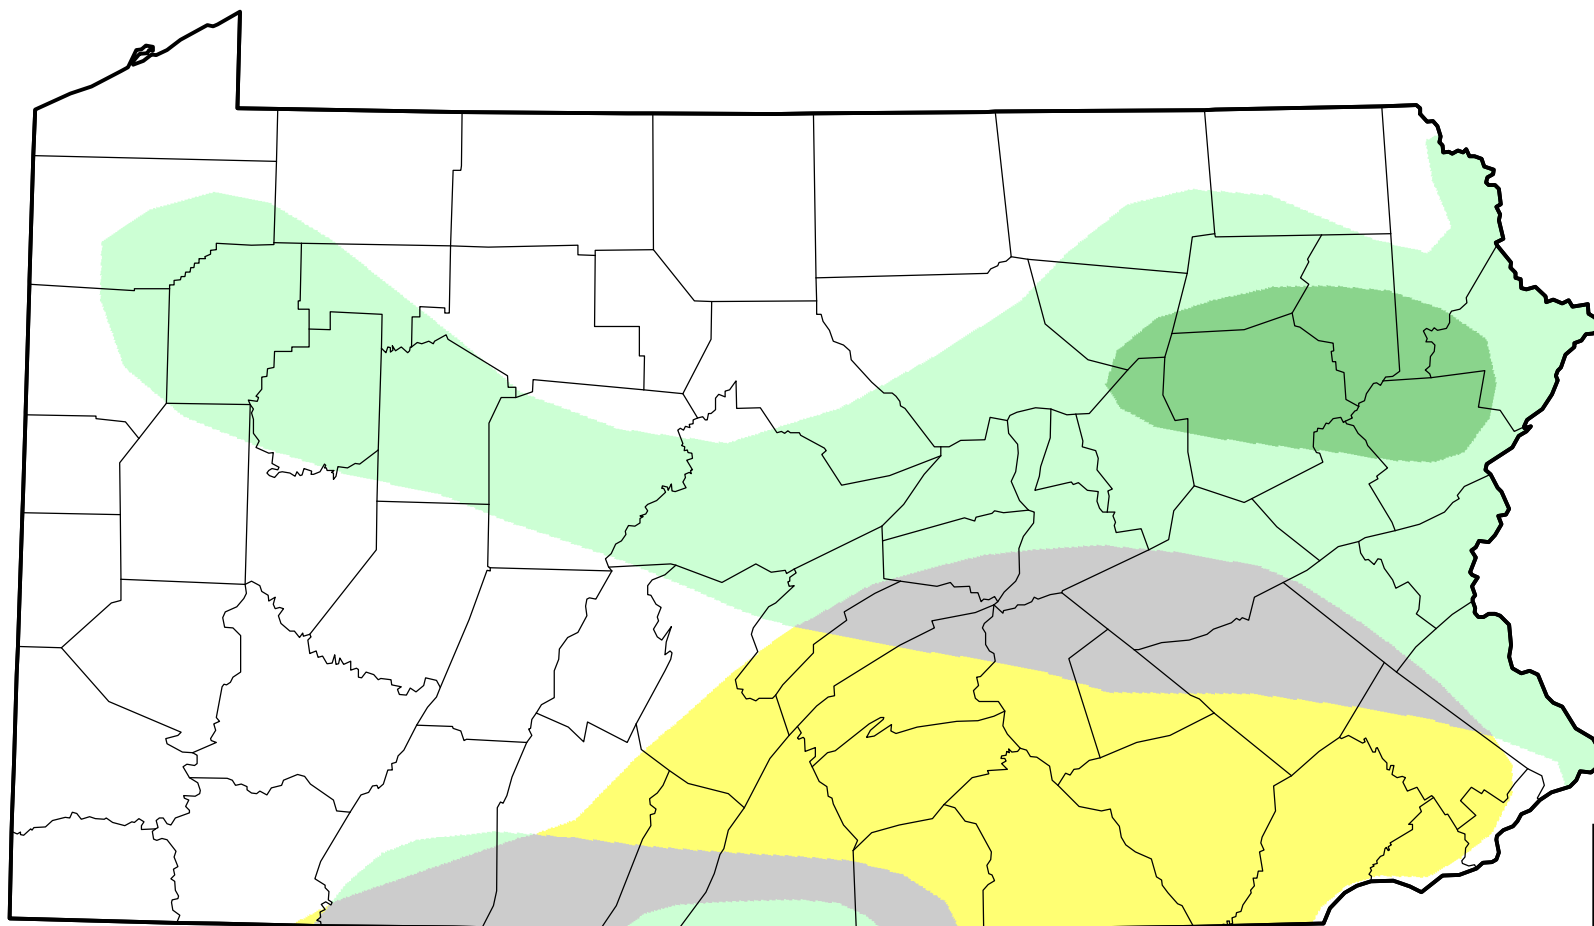

U.S. Drought Monitor Class Change - Pennsylvania

26 Week

January 25, 2011
compared to
July 29, 2010

droughtmonitor.unl.edu

-  5 Class Degradation
-  4 Class Degradation
-  3 Class Degradation
-  2 Class Degradation
-  1 Class Degradation
-  No Change
-  1 Class Improvement
-  2 Class Improvement
-  3 Class Improvement
-  4 Class Improvement
-  5 Class Improvement