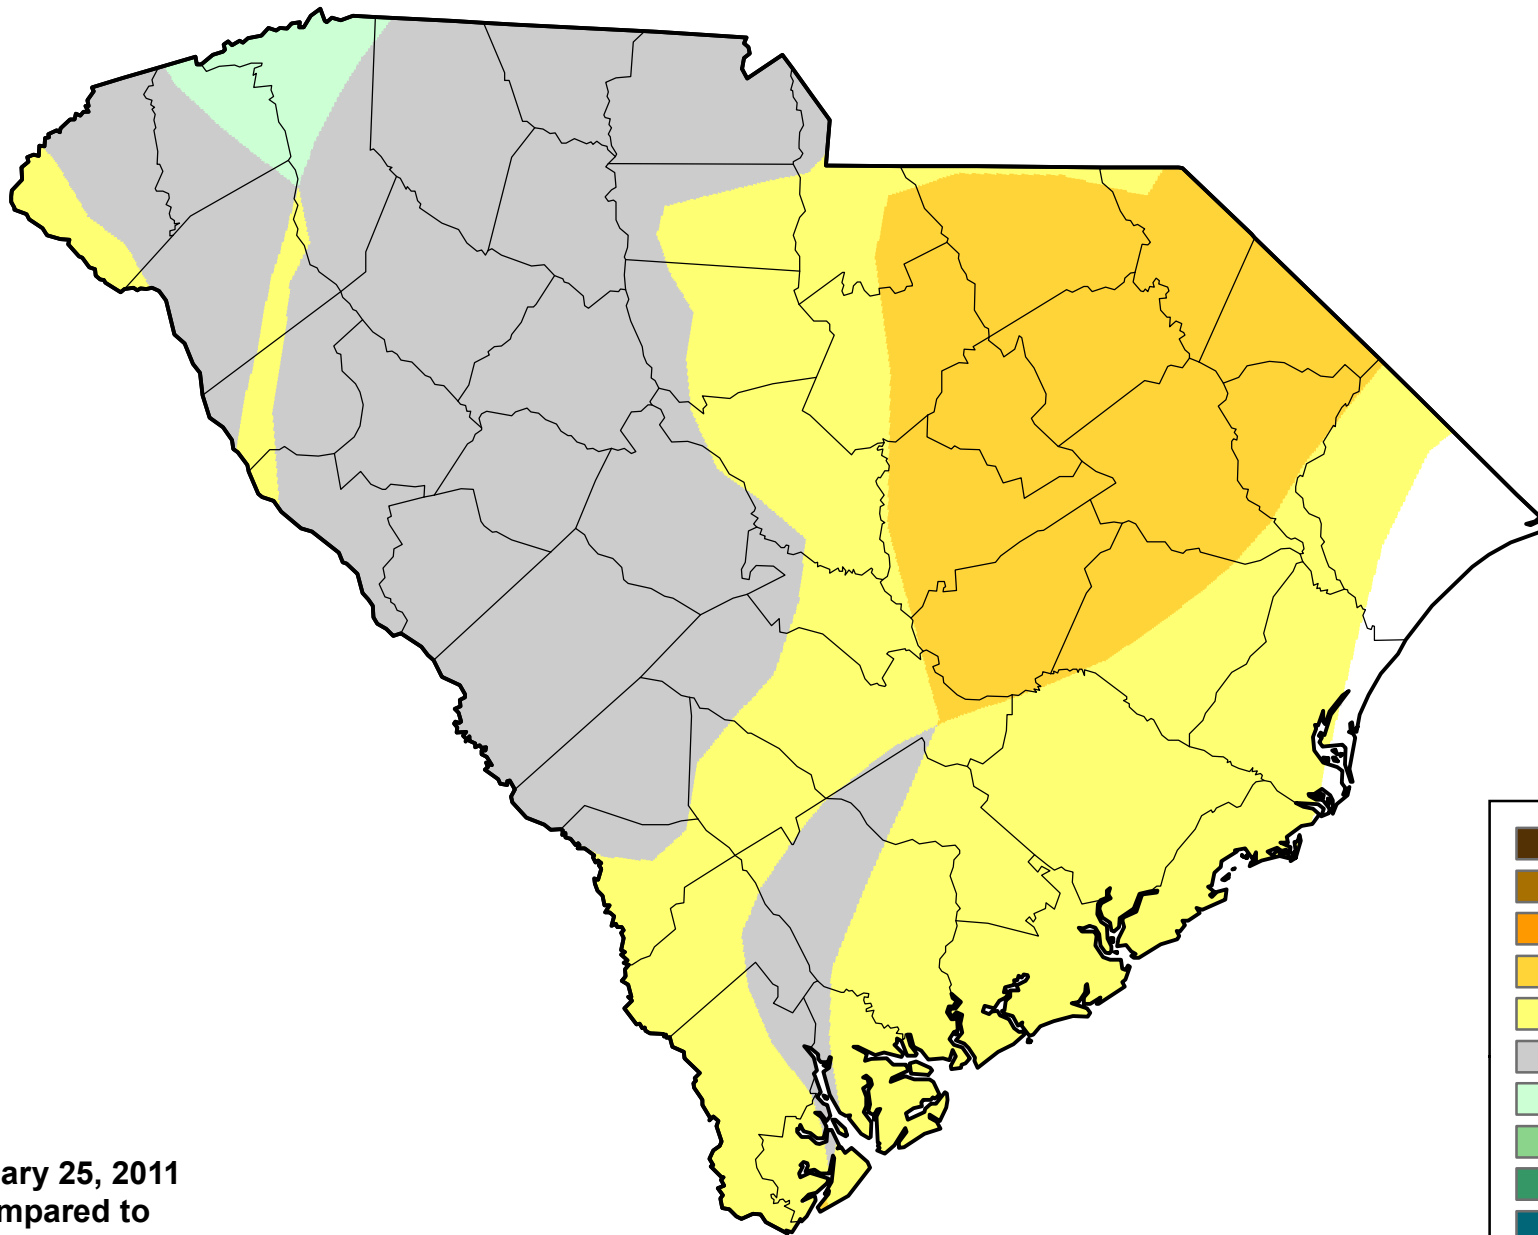

U.S. Drought Monitor Class Change - South Carolina

13 Week

January 25, 2011
compared to
October 28, 2010

droughtmonitor.unl.edu

-  5 Class Degradation
-  4 Class Degradation
-  3 Class Degradation
-  2 Class Degradation
-  1 Class Degradation
-  No Change
-  1 Class Improvement
-  2 Class Improvement
-  3 Class Improvement
-  4 Class Improvement
-  5 Class Improvement