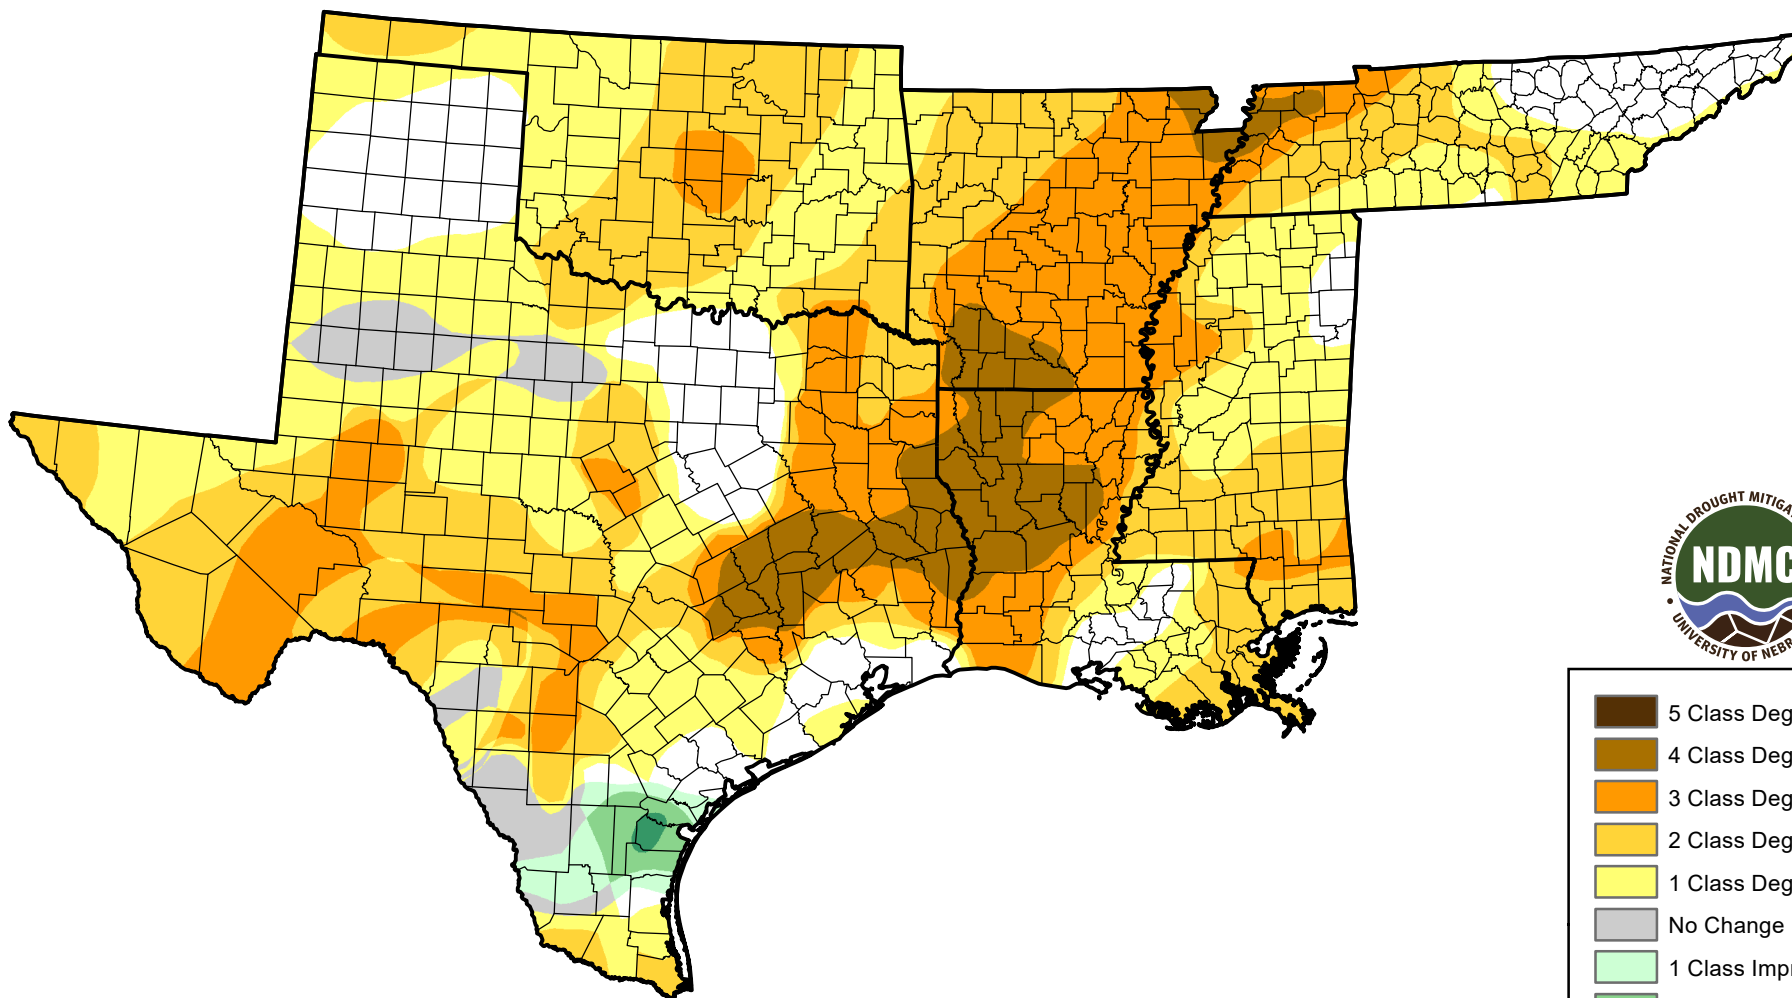

U.S. Drought Monitor Class Change - South

52 Week

January 25, 2011
compared to
January 28, 2010

droughtmonitor.unl.edu

-  5 Class Degradation
-  4 Class Degradation
-  3 Class Degradation
-  2 Class Degradation
-  1 Class Degradation
-  No Change
-  1 Class Improvement
-  2 Class Improvement
-  3 Class Improvement
-  4 Class Improvement
-  5 Class Improvement