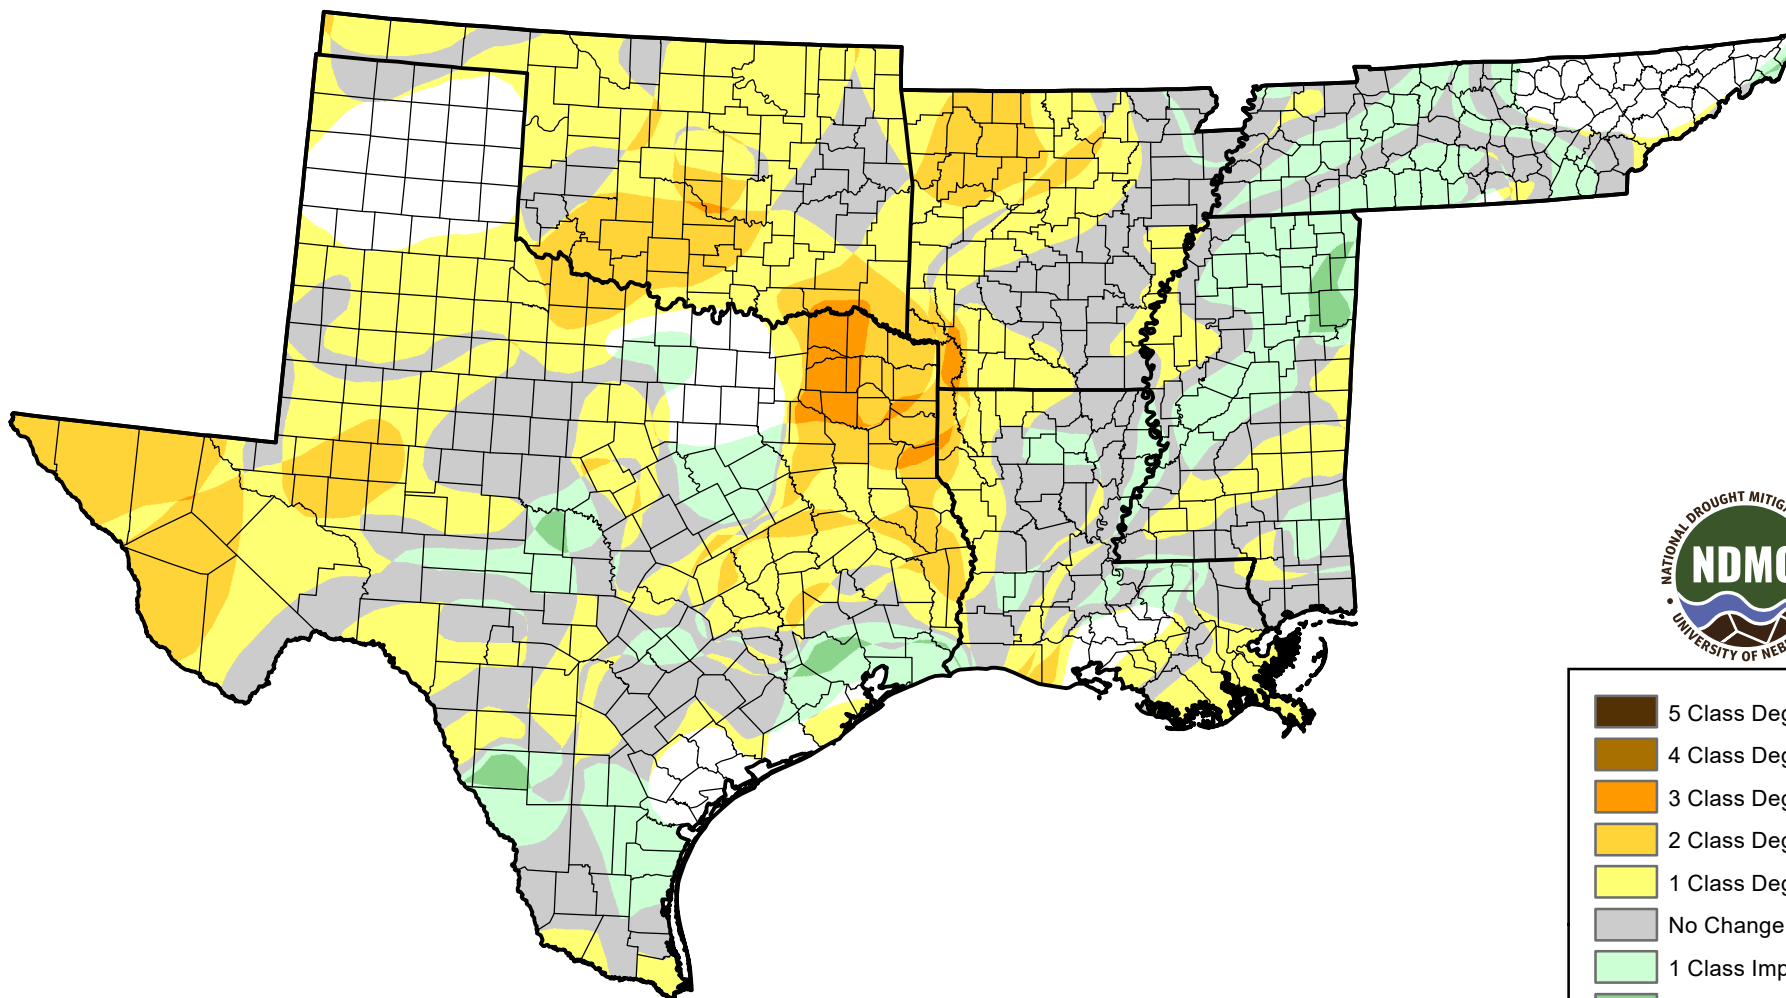

U.S. Drought Monitor Class Change - South

8 Week

January 25, 2011
compared to
December 1, 2010

droughtmonitor.unl.edu

-  5 Class Degradation
-  4 Class Degradation
-  3 Class Degradation
-  2 Class Degradation
-  1 Class Degradation
-  No Change
-  1 Class Improvement
-  2 Class Improvement
-  3 Class Improvement
-  4 Class Improvement
-  5 Class Improvement