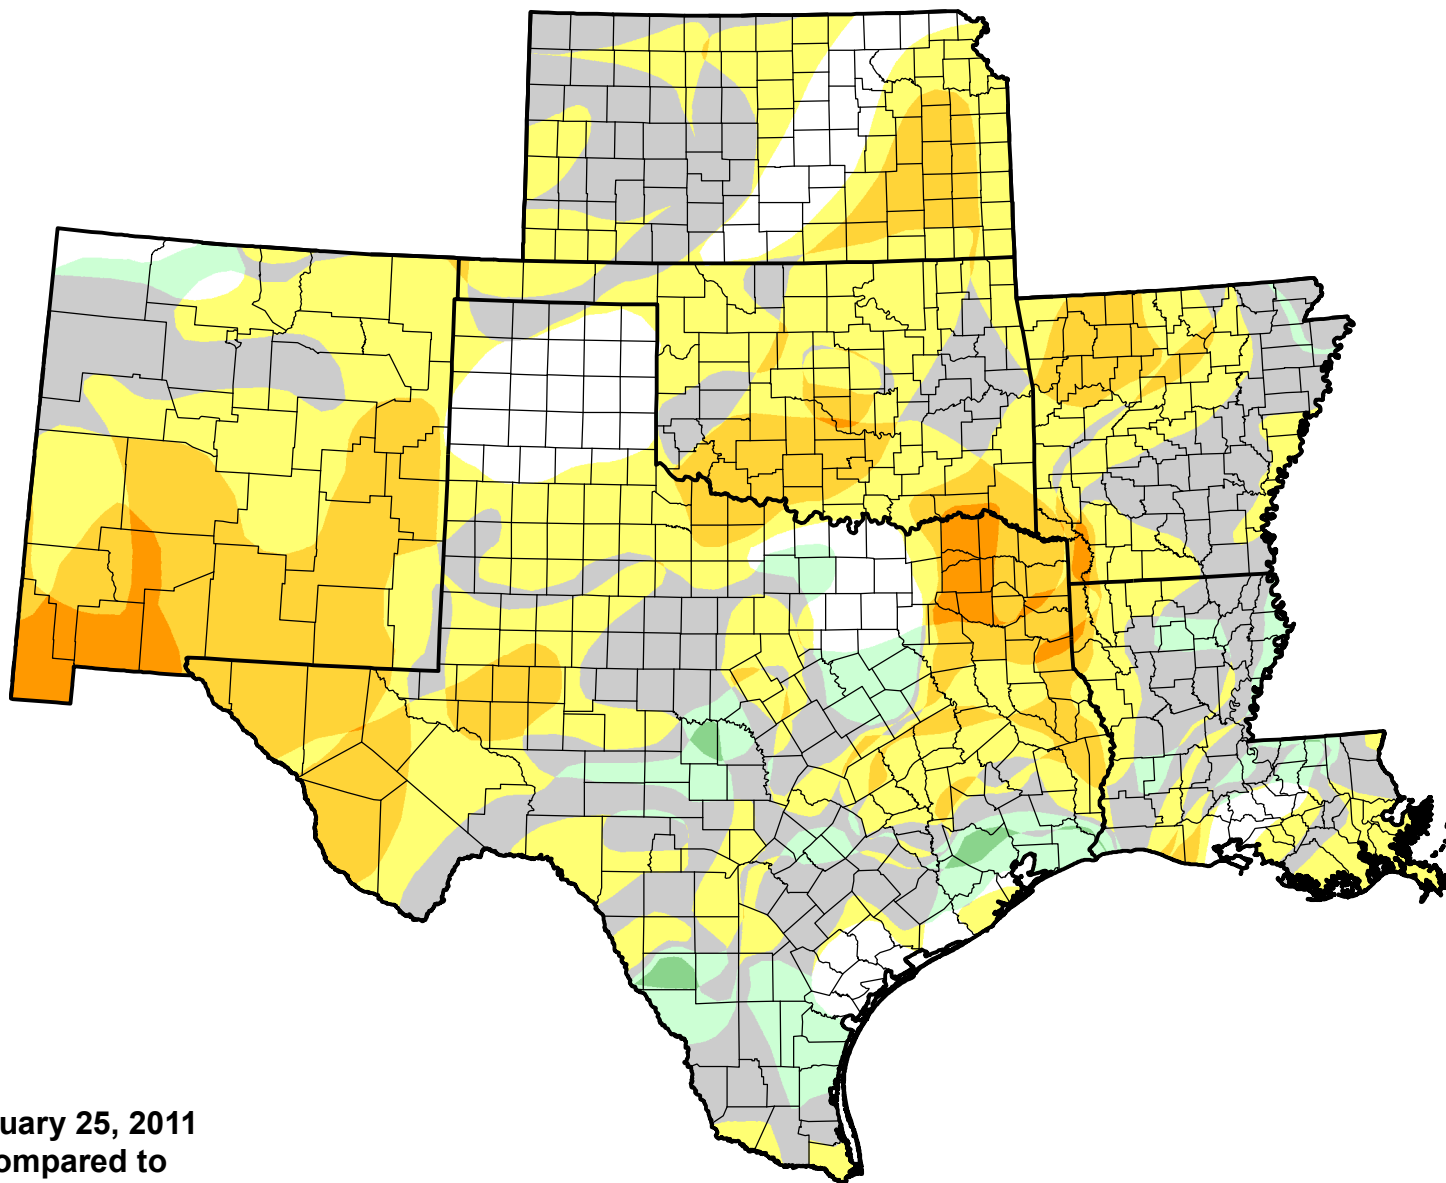

U.S. Drought Monitor Class Change - SCIPP

8 Week

January 25, 2011
compared to
December 1, 2010

droughtmonitor.unl.edu

-  5 Class Degradation
-  4 Class Degradation
-  3 Class Degradation
-  2 Class Degradation
-  1 Class Degradation
-  No Change
-  1 Class Improvement
-  2 Class Improvement
-  3 Class Improvement
-  4 Class Improvement
-  5 Class Improvement