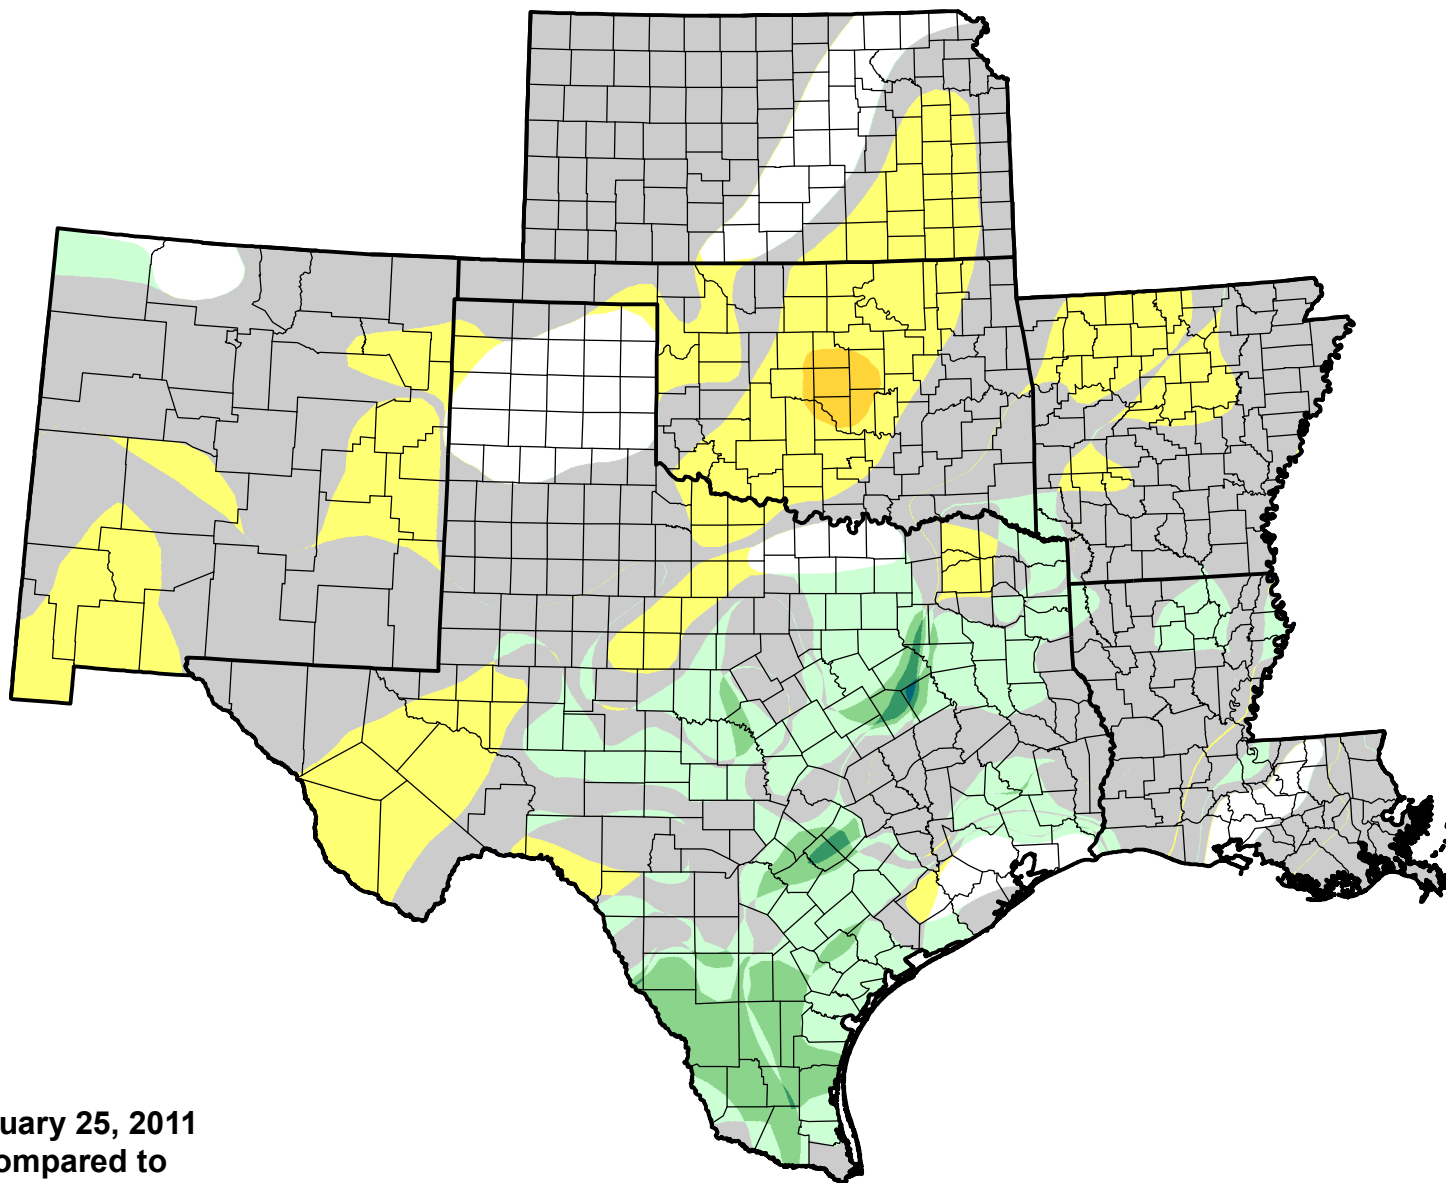

U.S. Drought Monitor Class Change - SCIPP

Start of Calendar Year

January 25, 2011
compared to
January 6, 2011

droughtmonitor.unl.edu

- 5 Class Degradation
- 4 Class Degradation
- 3 Class Degradation
- 2 Class Degradation
- 1 Class Degradation
- No Change
- 1 Class Improvement
- 2 Class Improvement
- 3 Class Improvement
- 4 Class Improvement
- 5 Class Improvement