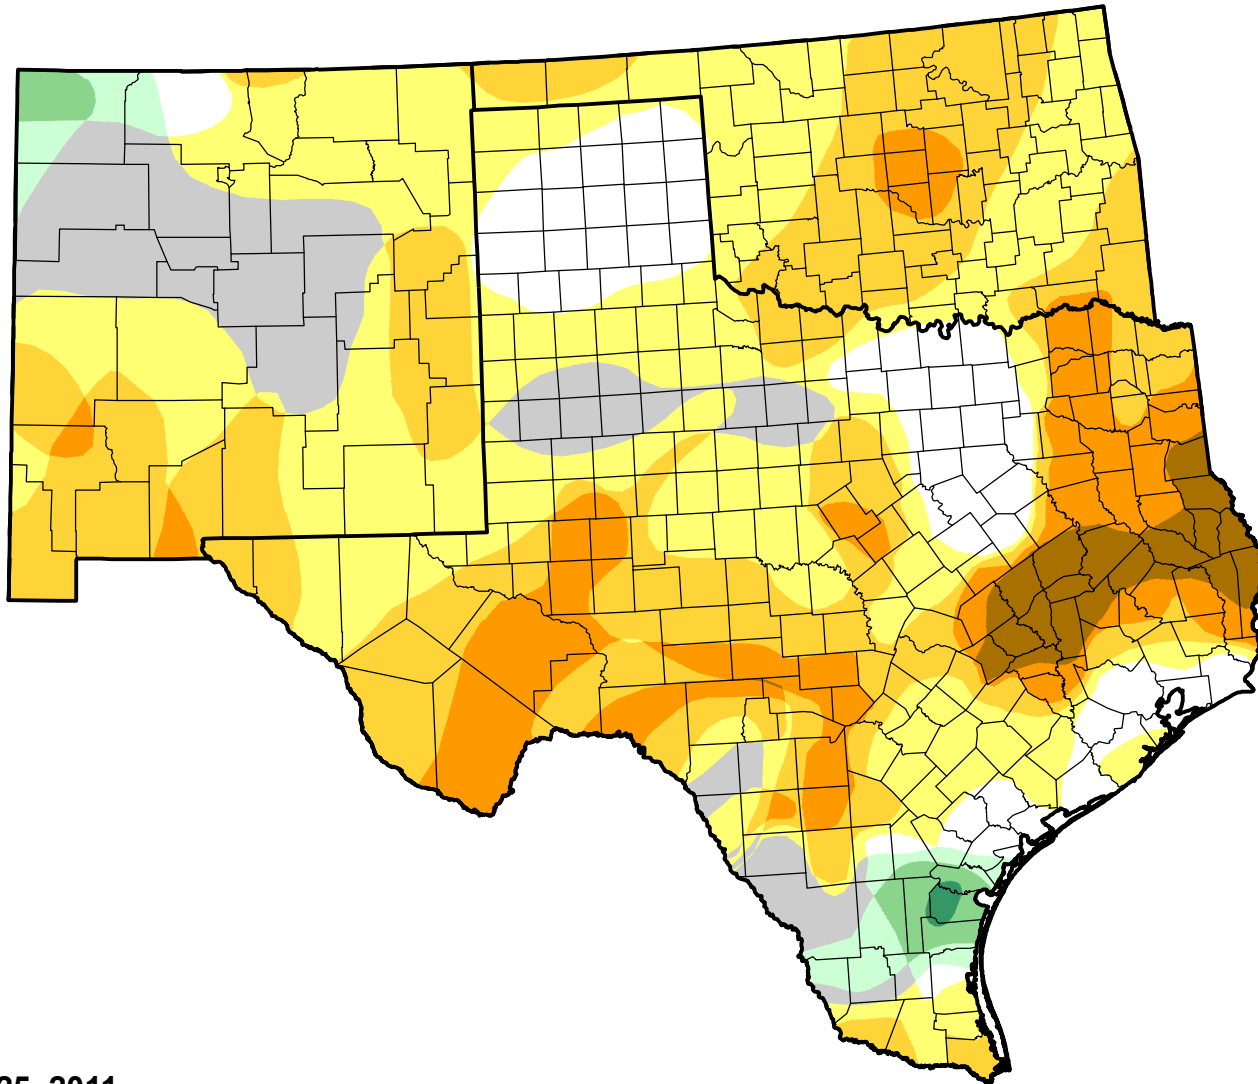

# U.S. Drought Monitor Class Change - Southern Plains RDEWS

## 52 Week

January 25, 2011  
compared to  
January 28, 2010

[droughtmonitor.unl.edu](http://droughtmonitor.unl.edu)

-  5 Class Degradation
-  4 Class Degradation
-  3 Class Degradation
-  2 Class Degradation
-  1 Class Degradation
-  No Change
-  1 Class Improvement
-  2 Class Improvement
-  3 Class Improvement
-  4 Class Improvement
-  5 Class Improvement