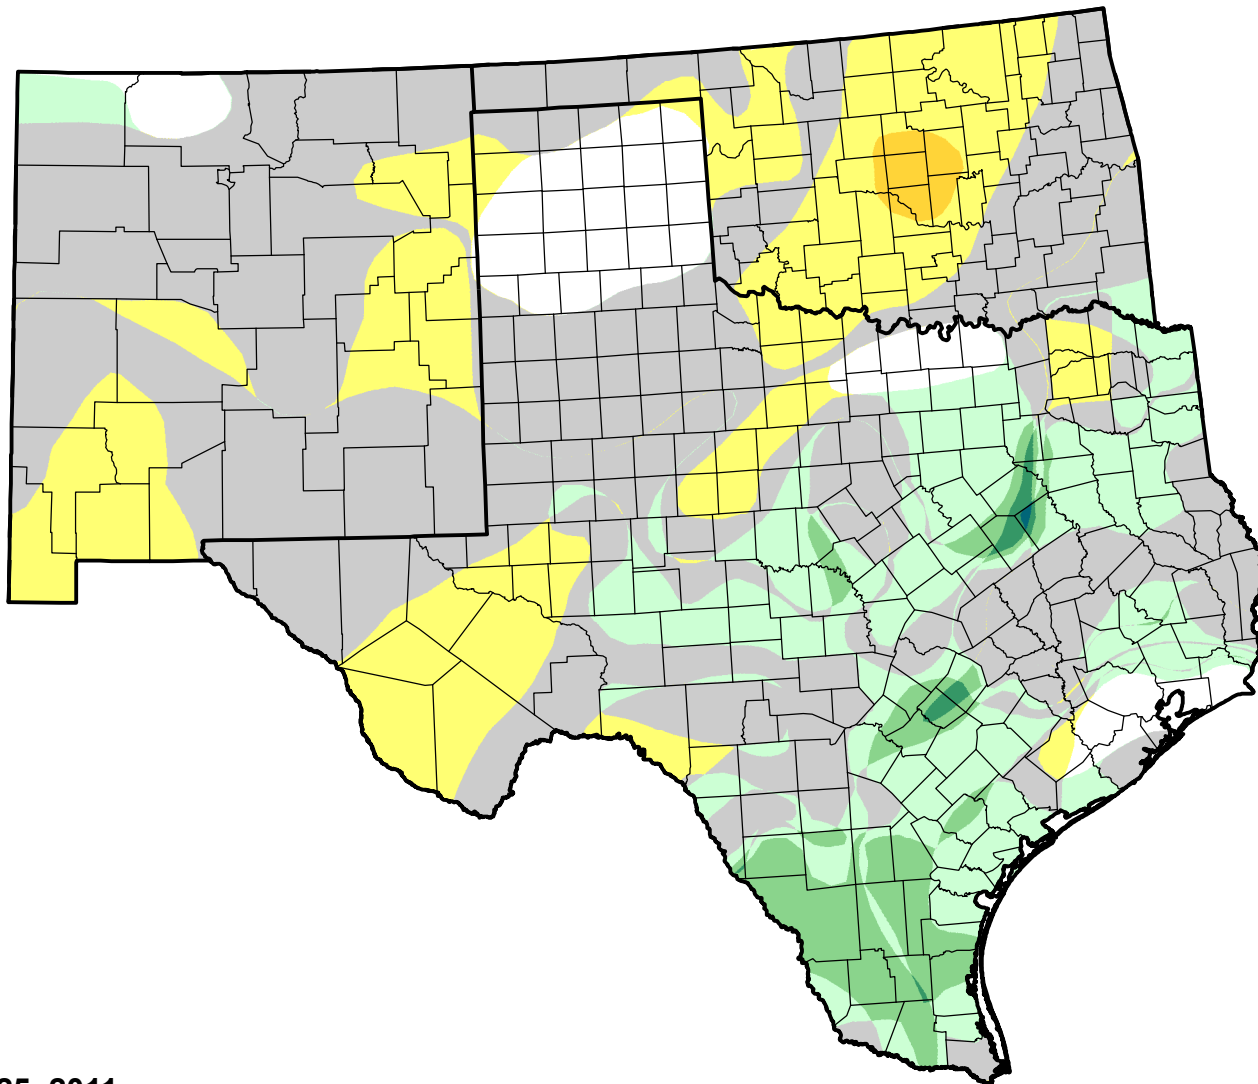

U.S. Drought Monitor Class Change - Southern Plains RDEWS

Start of Calendar Year

January 25, 2011
compared to
January 6, 2011

droughtmonitor.unl.edu

-  5 Class Degradation
-  4 Class Degradation
-  3 Class Degradation
-  2 Class Degradation
-  1 Class Degradation
-  No Change
-  1 Class Improvement
-  2 Class Improvement
-  3 Class Improvement
-  4 Class Improvement
-  5 Class Improvement