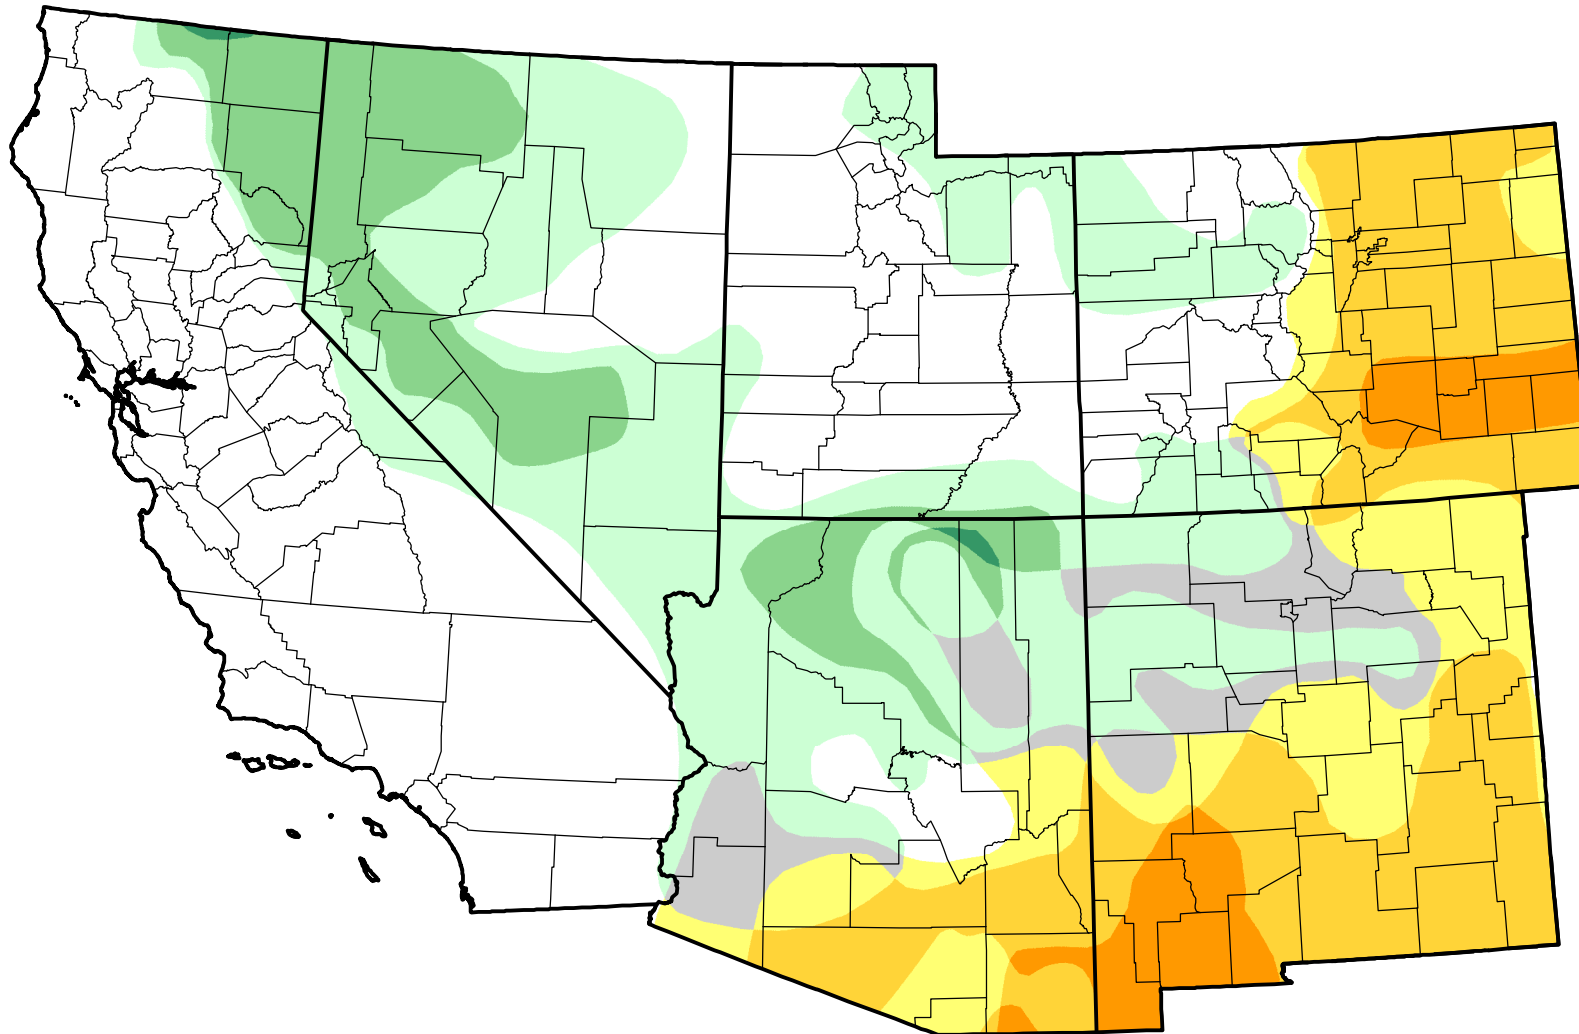

U.S. Drought Monitor Class Change - Southwest 26 Week

January 25, 2011
compared to
July 29, 2010

droughtmonitor.unl.edu

-  5 Class Degradation
-  4 Class Degradation
-  3 Class Degradation
-  2 Class Degradation
-  1 Class Degradation
-  No Change
-  1 Class Improvement
-  2 Class Improvement
-  3 Class Improvement
-  4 Class Improvement
-  5 Class Improvement