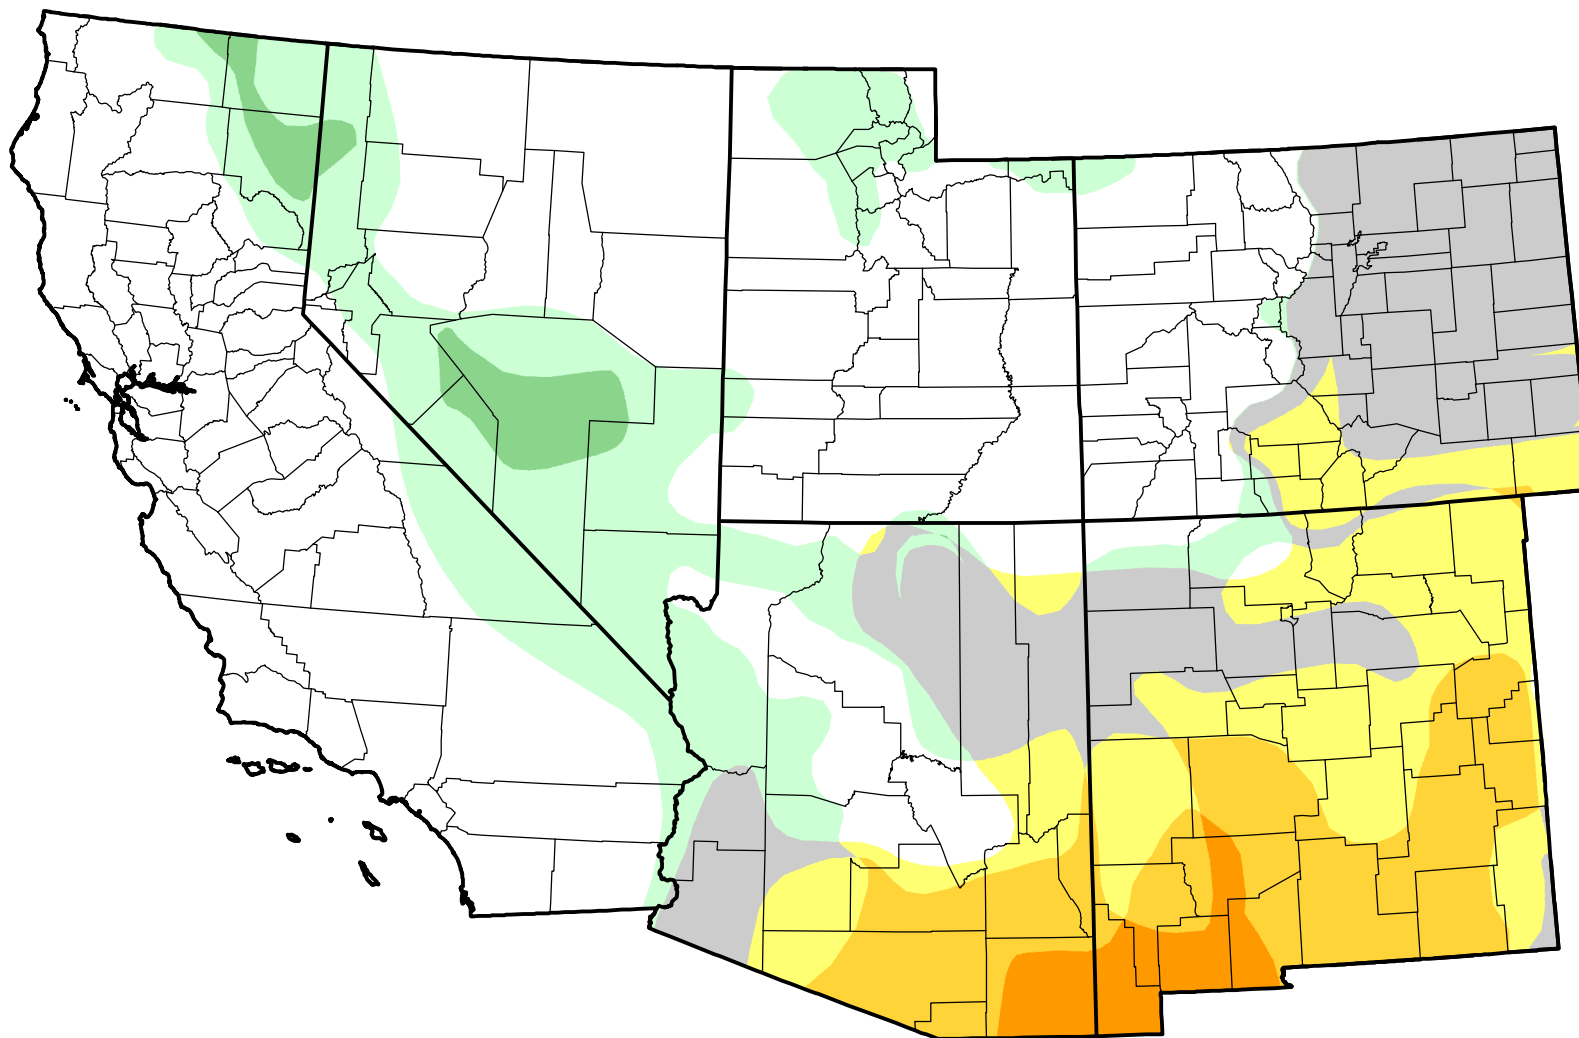

U.S. Drought Monitor Class Change - Southwest

8 Week

January 25, 2011
compared to
December 1, 2010

droughtmonitor.unl.edu

-  5 Class Degradation
-  4 Class Degradation
-  3 Class Degradation
-  2 Class Degradation
-  1 Class Degradation
-  No Change
-  1 Class Improvement
-  2 Class Improvement
-  3 Class Improvement
-  4 Class Improvement
-  5 Class Improvement