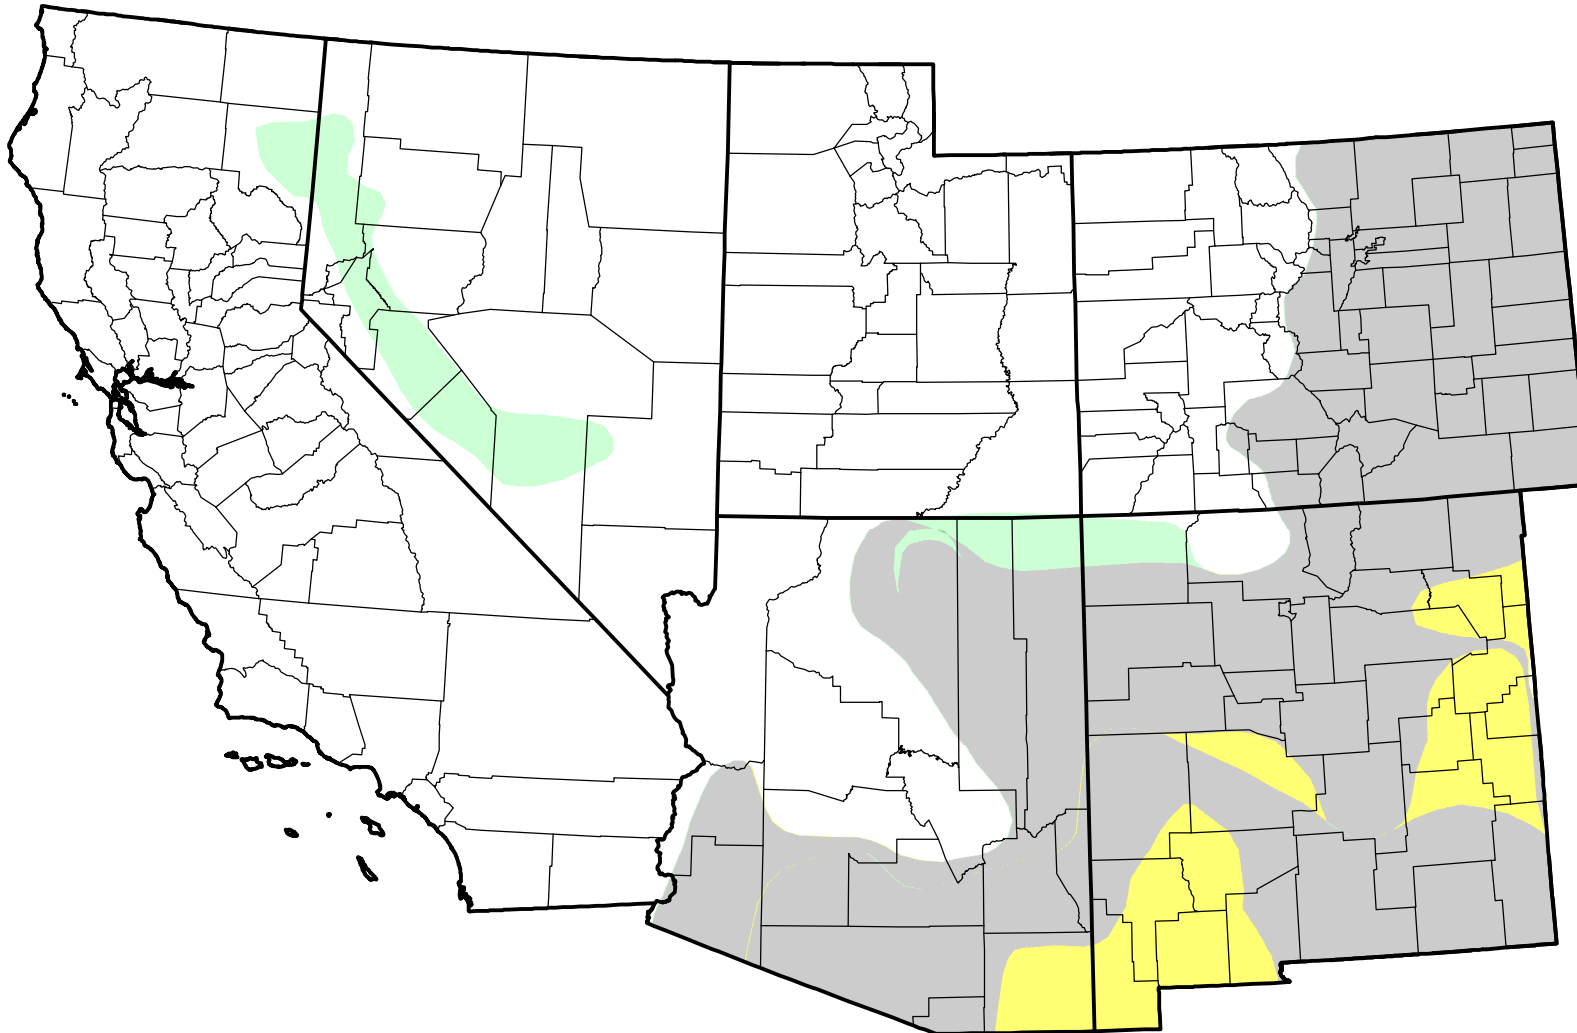

U.S. Drought Monitor Class Change - Southwest

Start of Calendar Year

January 25, 2011
compared to
January 6, 2011

droughtmonitor.unl.edu

-  5 Class Degradation
-  4 Class Degradation
-  3 Class Degradation
-  2 Class Degradation
-  1 Class Degradation
-  No Change
-  1 Class Improvement
-  2 Class Improvement
-  3 Class Improvement
-  4 Class Improvement
-  5 Class Improvement